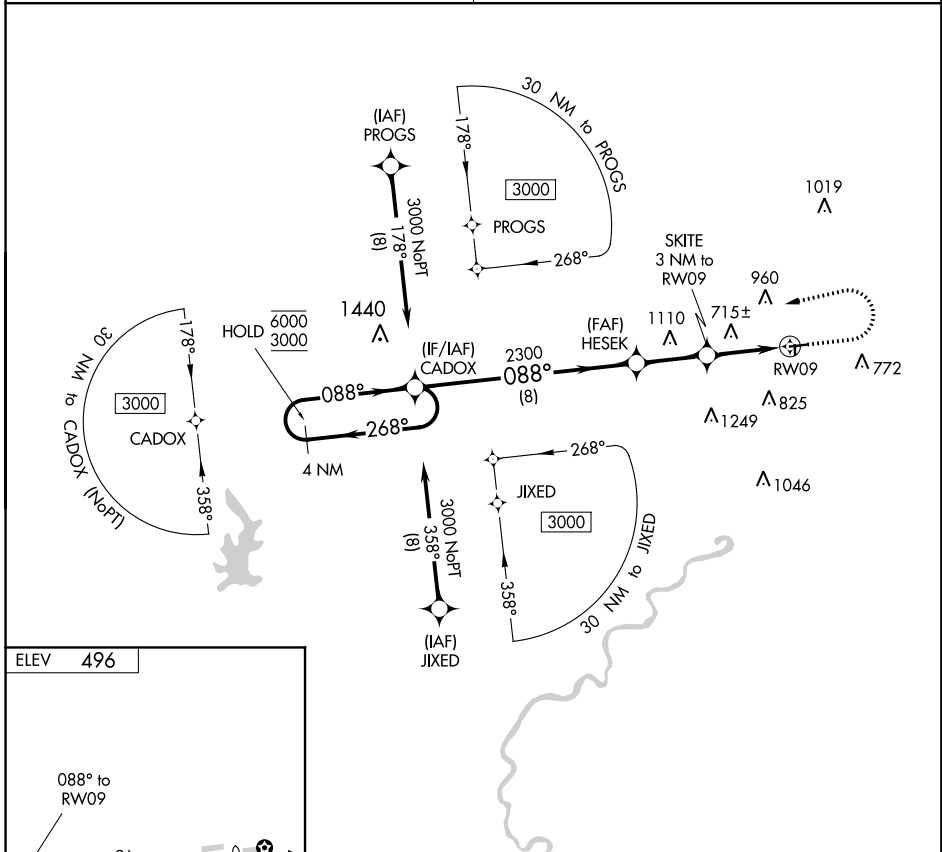

APP CRS	Rwy Idg	N/A
088°	TDZE	N/A
	Apt Elev	496

RNAV (GPS)-A

SKY KING (3I3)

RNP APCH.	Procedure NA at night. Use Terre Haute altimeter setting; when not received, use Paris altimeter setting and increase all MDA 40 feet.	MISSED APPROACH: Climb to 1400 then climbing left turn to 3000 direct CADOX and hold.
-----------	--	---

HULMAN APP CON 125.45 339.8	UNICOM 122.8 (CTAF)
---------------------------------------	-------------------------------

CATEGORY	A	B	C	D
CIRCLING	1000-1 504 (600-1)	1340-1¼ 844 (900-1¼)	NA	

EC-2, 03 JAN 2019 to 31 JAN 2019

EC-2, 03 JAN 2019 to 31 JAN 2019