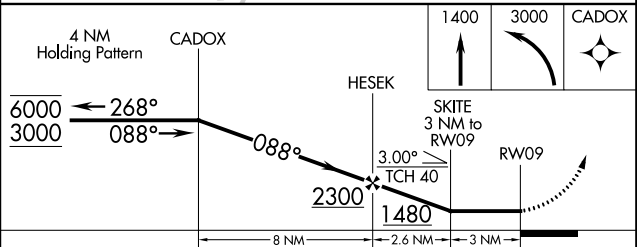

APP CRS	Rwy Idg	N/A
088°	TDZE	N/A
	Apt Elev	496

RNAV (GPS)-A

SKY KING (3I3)

RNP APCH.	Procedure NA at night. Use Terre Haute altimeter setting; when not received, use Paris altimeter setting and increase all MDA 40 feet.	MISSED APPROACH: Climb to 1400 then climbing left turn to 3000 direct CADOX and hold.
-----------	--	---

HULMAN APP CON 125.45 339.8	UNICOM 122.8 (CTAF)
---------------------------------------	-------------------------------

CATEGORY	A	B	C	D
CIRCLING	1000-1 504 (600-1)	1340-1¼ 844 (900-1¼)	NA	

EC-2, 03 JAN 2019 to 31 JAN 2019