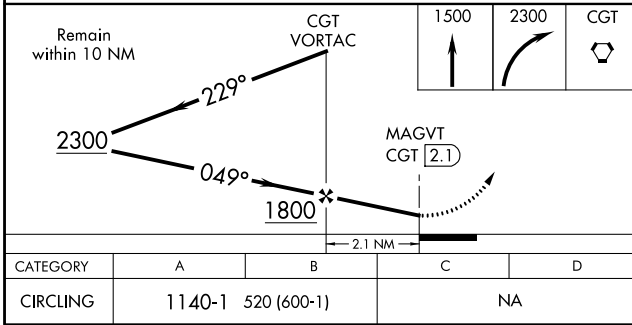

VORTAC CGT 114.2 Chan 89	APP CRS 049°	Rwy Idg TDZE Apt Elev N/A N/A 620
--	------------------------	---

VOR-A
LANSING MUNI (IGQ)

⚠ When local altimeter setting not received, use Chicago Midway Intl altimeter setting and increase all MDAs 60 feet. Circling Rwy 9 NA at night.

⚠ MISSED APPROACH: Climb to 1500 then climbing right turn to 2300 direct CGT VORTAC and hold.

AWOS-3 119.275	CHICAGO APP CON 128.2 285.6	UNICOM 122.7 (CTAF) 0
--------------------------	---------------------------------------	---------------------------------