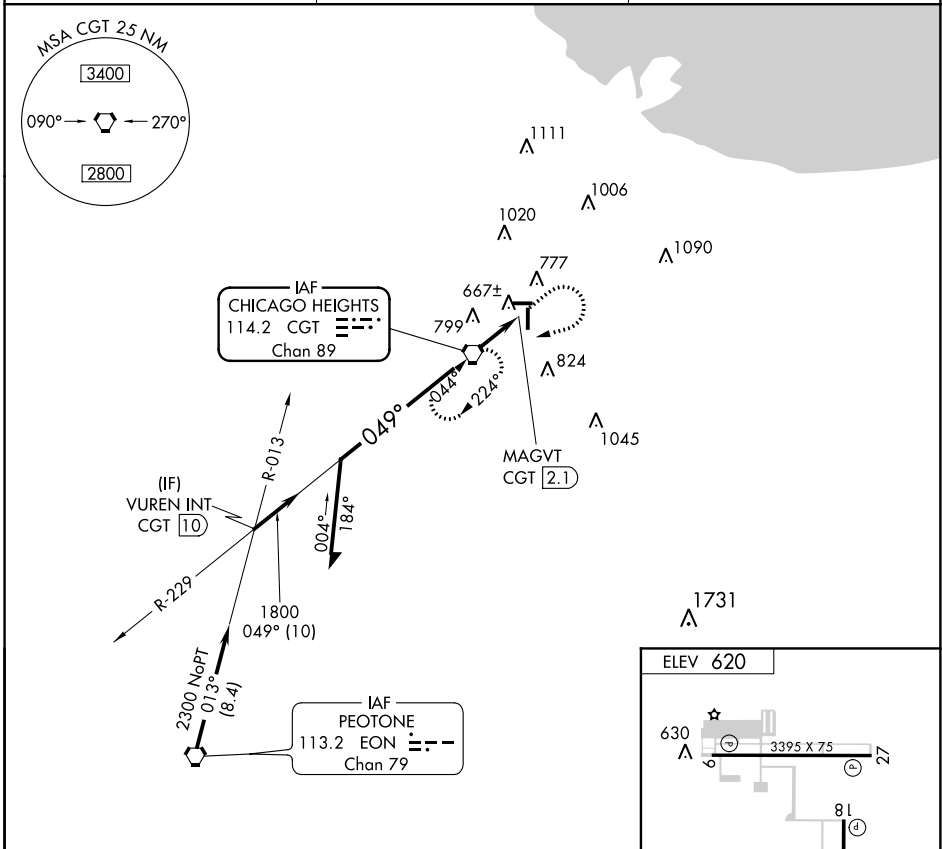

VORTAC CGT 114.2 Chan 89	APP CRS 049°	Rwy Idg TDZE Apt Elev N/A N/A 620
--	------------------------	---

VOR-A
LANSING MUNI (IGQ)

⚠ When local altimeter setting not received, use Chicago Midway Intl altimeter setting and increase all MDAs 60 feet. Circling Rwy 9 NA at night.

⚠ MISSED APPROACH: Climb to 1500 then climbing right turn to 2300 direct CGT VORTAC and hold.

AWOS-3 119.275	CHICAGO APP CON 128.2 285.6	UNICOM 122.7 (CTAF) 0
--------------------------	---------------------------------------	---------------------------------

EC-3, 03 JAN 2019 to 31 JAN 2019

EC-3, 03 JAN 2019 to 31 JAN 2019