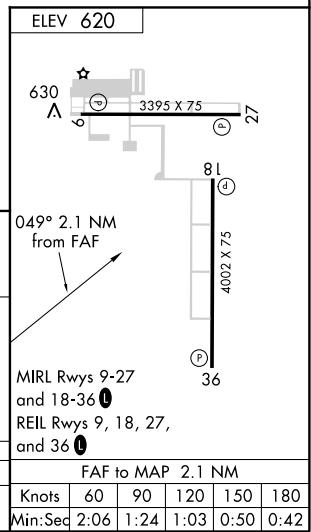

VORTAC CGT 114.2 Chan 89	APP CRS 049°	Rwy Idg TDZE Apt Elev N/A N/A 620
--	------------------------	---

VOR-A
LANSING MUNI (IGQ)

⚠ When local altimeter setting not received, use Chicago Midway Intl altimeter setting and increase all MDAs 60 feet. Circling Rwy 9 NA at night.

⚠ MISSED APPROACH: Climb to 1500 then climbing right turn to 2300 direct CGT VORTAC and hold.

AWOS-3 119.275	CHICAGO APP CON 128.2 285.6	UNICOM 122.7 (CTAF) 0
--------------------------	---------------------------------------	---------------------------------