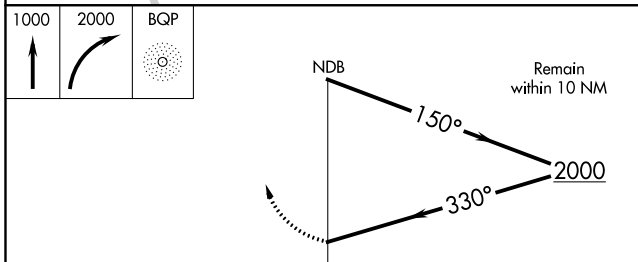

NDB BQP 329	APP CRS 330°	Rwy ldg TDZE Apt Elev	4002 168 168

NDB RWY 34

MOREHOUSE MEMORIAL (BQP)

▽ When local altimeter setting not received, use Monroe altimeter setting and increase all MDA 60 feet and Cat C visibility ¼ mile.

△ NA MISSED APPROACH: Climb to 1000 then climbing right turn to 2000 direct BQP NDB and hold.

AWOS-3PT 118.375	MONROE APP CON * 126.9 307.9	GCO 135.075	UNICOM 122.8 (CTAF) 0

CATEGORY	A	B	C	D
S-34	820-1	652 (700-1)	820-1¾ 652 (700-1¾)	NA
CIRCLING	820-1	652 (700-1)	820-1¾ 652 (700-1¾)	NA