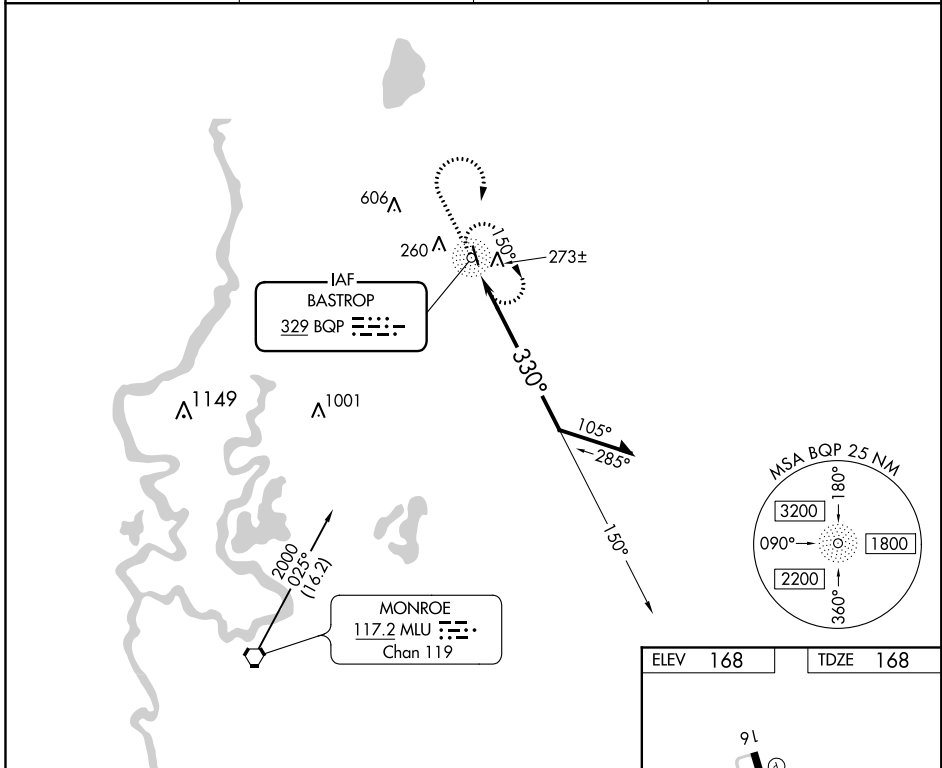

NDB BQP 329	APP CRS 330°	Rwy ldg TDZE Apt Elev	4002 168 168
-----------------------	------------------------	-----------------------------	-----------------------------------------

NDB RWY 34

MOREHOUSE MEMORIAL (BQP)

▽ When local altimeter setting not received, use Monroe altimeter setting and increase all MDA 60 feet and Cat C visibility ¼ mile.

△ NA MISSED APPROACH: Climb to 1000 then climbing right turn to 2000 direct BQP NDB and hold.

AWOS-3PT 118.375	MONROE APP CON * 126.9 307.9	GCO 135.075	UNICOM 122.8 (CTAF) 0
----------------------------	----------------------------------------	-----------------------	----------------------------------------

CATEGORY	A	B	C	D
S-34	820-1	652 (700-1)	820-1¾ 652 (700-1¾)	NA
CIRCLING	820-1	652 (700-1)	820-1¾ 652 (700-1¾)	NA

SC-4, 03 JAN 2019 to 31 JAN 2019

SC-4, 03 JAN 2019 to 31 JAN 2019