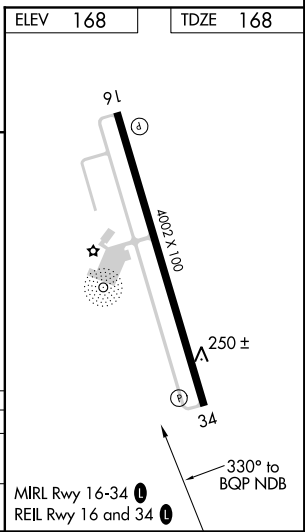

NDB BQP 329	APP CRS 330°	Rwy ldg TDZE Apt Elev	4002 168 168
-----------------------	------------------------	-----------------------------	-----------------------------------------

NDB RWY 34

MOREHOUSE MEMORIAL (BQP)

▽ When local altimeter setting not received, use Monroe altimeter setting and increase all MDA 60 feet and Cat C visibility ¼ mile.

△ NA MISSED APPROACH: Climb to 1000 then climbing right turn to 2000 direct BQP NDB and hold.

CATEGORY	A	B	C	D
S-34	820-1	652 (700-1)	820-1¾ 652 (700-1¾)	NA
CIRCLING	820-1	652 (700-1)	820-1¾ 652 (700-1¾)	NA

SC-4, 03 JAN 2019 to 31 JAN 2019

SC-4, 03 JAN 2019 to 31 JAN 2019