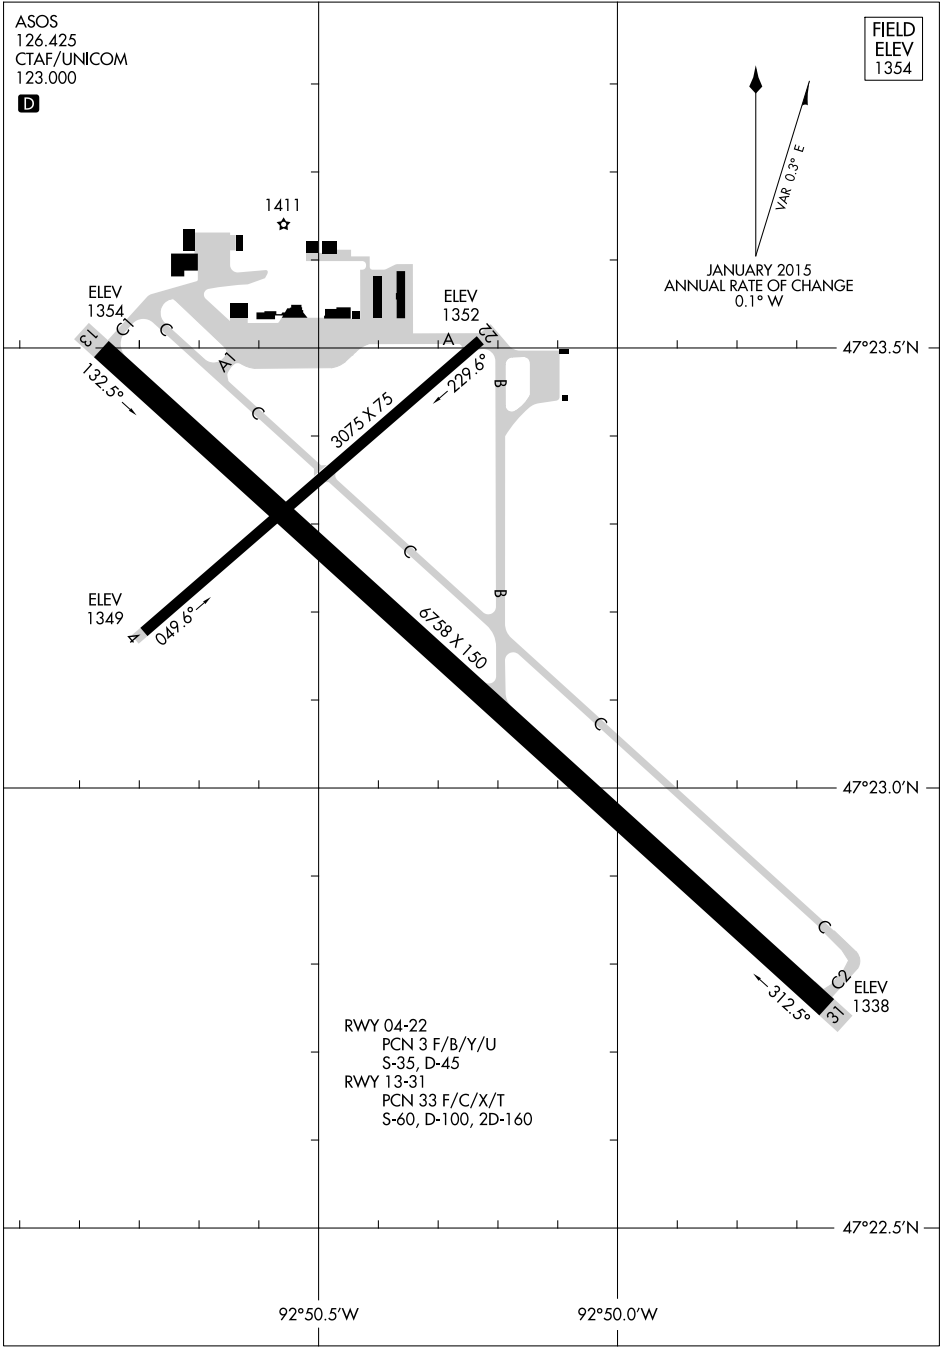

19003

# AIRPORT DIAGRAM

AL-5159 (FAA)

RANGE RGNL (HIB)  
HIBBING, MINNESOTA

ASOS  
126.425  
CTAF/UNICOM  
123.000

FIELD  
ELEV  
1354

NC-1, 03 JAN 2019 to 31 JAN 2019

NC-1, 03 JAN 2019 to 31 JAN 2019

RWY 04-22  
PCN 3 F/B/Y/U  
S-35, D-45  
RWY 13-31  
PCN 33 F/C/X/T  
S-60, D-100, 2D-160

# AIRPORT DIAGRAM

19003

HIBBING, MINNESOTA  
RANGE RGNL (HIB)