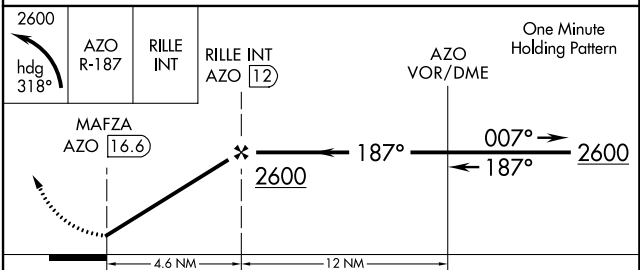

VOR/DME AZO 109.0 Chan 27	APP CRS 187°	Rwy Idg TDZE Apt Elev	N/A N/A 824
---	------------------------	-----------------------------	--

VOR-A

THREE RIVERS MUNI DR. HAINES (HAI)

⚠ When local altimeter setting not received, use South Bend altimeter setting and increase all MDA 100 feet, and increase Cat C visibility 1/2 mile. Procedure NA at night. Helicopter visibility reduction below 1 SM NA.

⚠ MISSED APPROACH: Climbing left turn to 2600 on heading 318° and AZO VOR/DME R-187 to RILLE INT/12 DME and hold.

AWOS-3 119.975	KALAMAZOO APP CON ★ 121.2 239.25	UNICOM 122.8 (CTAF) 0
--------------------------	--	---------------------------------

EC-1, 03 JAN 2019 to 31 JAN 2019

EC-1, 03 JAN 2019 to 31 JAN 2019

FAF to MAP 4.6 NM					
Knots	60	90	120	150	180
Min:Sec	4:36	3:04	2:18	1:50	1:32
CIRCLING	1320-1 496 (500-1)	1420-1 596 (600-1)	1560-2 736 (800-2)	NA	