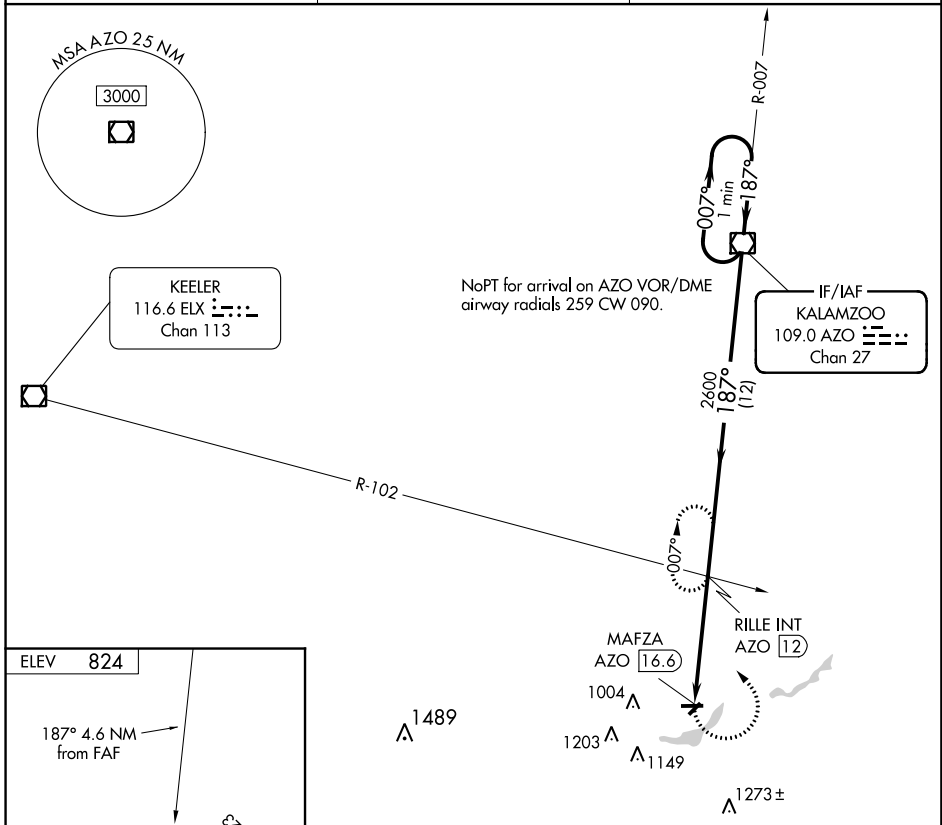

VOR/DME AZO 109.0 Chan 27	APP CRS 187°	Rwy Idg TDZE Apt Elev	N/A N/A 824
---	------------------------	-----------------------------	--

VOR-A

THREE RIVERS MUNI DR. HAINES (HAI)

⚠ When local altimeter setting not received, use South Bend altimeter setting and increase all MDA 100 feet, and increase Cat C visibility 1/2 mile. Procedure NA at night. Helicopter visibility reduction below 1 SM NA.

⚠ MISSED APPROACH: Climbing left turn to 2600 on heading 318° and AZO VOR/DME R-187 to RILLE INT/12 DME and hold.

AWOS-3 119.975	KALAMAZOO APP CON ★ 121.2 239.25	UNICOM 122.8 (CTAF) 0
--------------------------	--	---------------------------------

EC-1, 03 JAN 2019 to 31 JAN 2019

EC-1, 03 JAN 2019 to 31 JAN 2019

FAF to MAP 4.6 NM					
Knots	60	90	120	150	180
Min:Sec	4:36	3:04	2:18	1:50	1:32
CIRCLING	1320-1 496 (500-1)	1420-1 596 (600-1)	1560-2 736 (800-2)	NA	