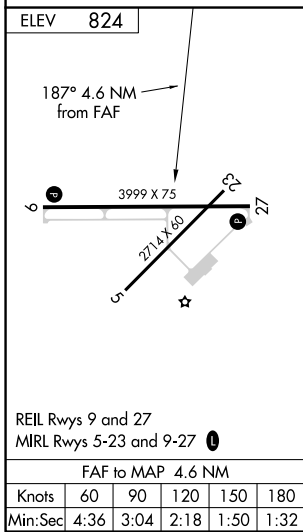

VOR/DME AZO 109.0 Chan 27	APP CRS 187°	Rwy Idg TDZE Apt Elev	N/A N/A 824
---	------------------------	-----------------------------	--

VOR-A

THREE RIVERS MUNI DR. HAINES (HAI)

⚠ When local altimeter setting not received, use South Bend altimeter setting and increase all MDA 100 feet, and increase Cat C visibility 1/2 mile. Procedure NA at night. Helicopter visibility reduction below 1 SM NA.

⚠ MISSED APPROACH: Climbing left turn to 2600 on heading 318° and AZO VOR/DME R-187 to RILLE INT/12 DME and hold.

AWOS-3 119.975	KALAMAZOO APP CON ★ 121.2 239.25	UNICOM 122.8 (CTAF) 0
--------------------------	--	---------------------------------

EC-1, 03 JAN 2019 to 31 JAN 2019

EC-1, 03 JAN 2019 to 31 JAN 2019

FAF to MAP 4.6 NM					
Knots	60	90	120	150	180
Min:Sec	4:36	3:04	2:18	1:50	1:32
CIRCLING	1320-1 496 (500-1)	1420-1 596 (600-1)	1560-2 736 (800-2)	NA	