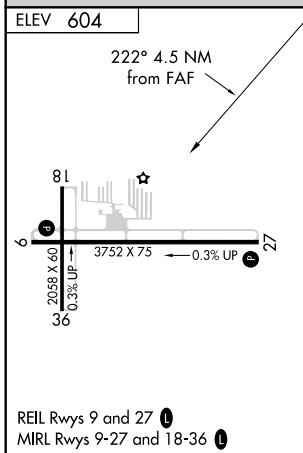

VORTAC MKG 115.2 Chan 99	APP CRS 222°	Rwy ldg TDZE Apt Elev	N/A N/A 604
--	------------------------	-----------------------------	--

VOR-A

GRAND HAVEN MEMORIAL AIRPARK (3GM)

<p>▼ Use Muskegon altimeter setting. DME or RADAR required. ▲ NA Night landing: Rwy 18, 36 NA.</p>	<p>MISSED APPROACH: Climb to 2500 then left turn direct MKG VORTAC and hold.</p>
<p>MUSKEGON APP CON ★ 133.825 290.35</p>	<p>UNICOM 122.7 (CTAF) 0</p>

FAF to MAP 4.5 NM						
Knots	60	90	120	150	180	
Min:Sec	4:30	3:00	2:15	1:48	1:30	
CATEGORY	A		B		C	D
CIRCLING	1260-1		656 (700-1)		1260-1¾ 656 (700-1¾)	NA

EC-1, 03 JAN 2019 to 31 JAN 2019

EC-1, 03 JAN 2019 to 31 JAN 2019