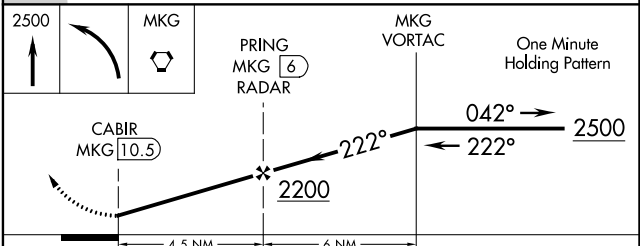

VORTAC MKG 115.2 Chan 99	APP CRS 222°	Rwy ldg TDZE Apt Elev	N/A N/A 604
--	------------------------	-----------------------------	--

VOR-A

GRAND HAVEN MEMORIAL AIRPARK (3GM)

<p>▼ Use Muskegon altimeter setting. DME or RADAR required. ▲ NA Night landing: Rwy 18, 36 NA.</p>	<p>MISSED APPROACH: Climb to 2500 then left turn direct MKG VORTAC and hold.</p>
<p>MUSKEGON APP CON ★ 133.825 290.35</p>	<p>UNICOM 122.7 (CTAF) 0</p>

FAF to MAP 4.5 NM						
Knots	60	90	120	150	180	
Min:Sec	4:30	3:00	2:15	1:48	1:30	
CATEGORY	A		B		C	D
CIRCLING	1260-1		656 (700-1)		1260-1¾ 656 (700-1¾)	NA

EC-1, 03 JAN 2019 to 31 JAN 2019

EC-1, 03 JAN 2019 to 31 JAN 2019