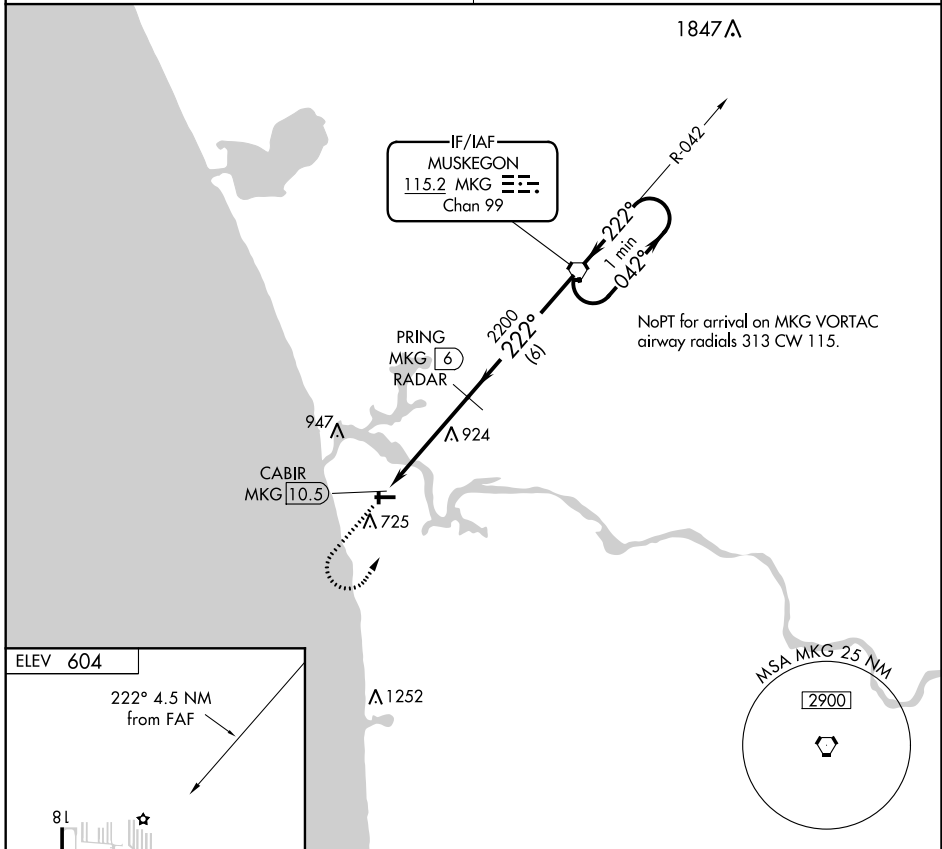

VORTAC MKG 115.2 Chan 99	APP CRS 222°	Rwy ldg TDZE Apt Elev	N/A N/A 604
--	------------------------	-----------------------------	--

VOR-A

GRAND HAVEN MEMORIAL AIRPARK (3GM)

<p>▼ Use Muskegon altimeter setting. DME or RADAR required. ▲ NA Night landing: Rwy 18, 36 NA.</p>	<p>MISSED APPROACH: Climb to 2500 then left turn direct MKG VORTAC and hold.</p>
<p>MUSKEGON APP CON ★ 133.825 290.35</p>	<p>UNICOM 122.7 (CTAF) 0</p>

FAF to MAP 4.5 NM						
Knots	60	90	120	150	180	
Min:Sec	4:30	3:00	2:15	1:48	1:30	
CATEGORY	A		B		C	D
CIRCLING	1260-1		656 (700-1)		1260-1¾ 656 (700-1¾)	NA

EC-1, 03 JAN 2019 to 31 JAN 2019

EC-1, 03 JAN 2019 to 31 JAN 2019