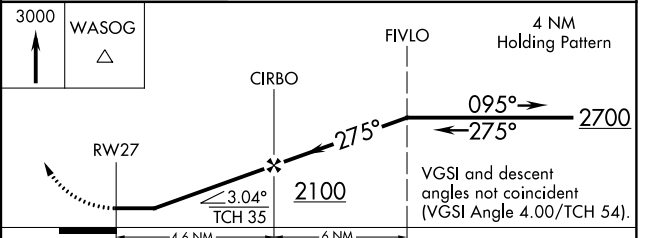

CATEGORY	A	B	C	D
LNAV MDA	1000-1 398 (400-1)			NA
CIRCLING	1160-1 556 (600-1)	1180-1 576 (600-1)	1180-1½ 576 (600-1½)	NA

EC-1, 03 JAN 2019 to 31 JAN 2019

EC-1, 03 JAN 2019 to 31 JAN 2019