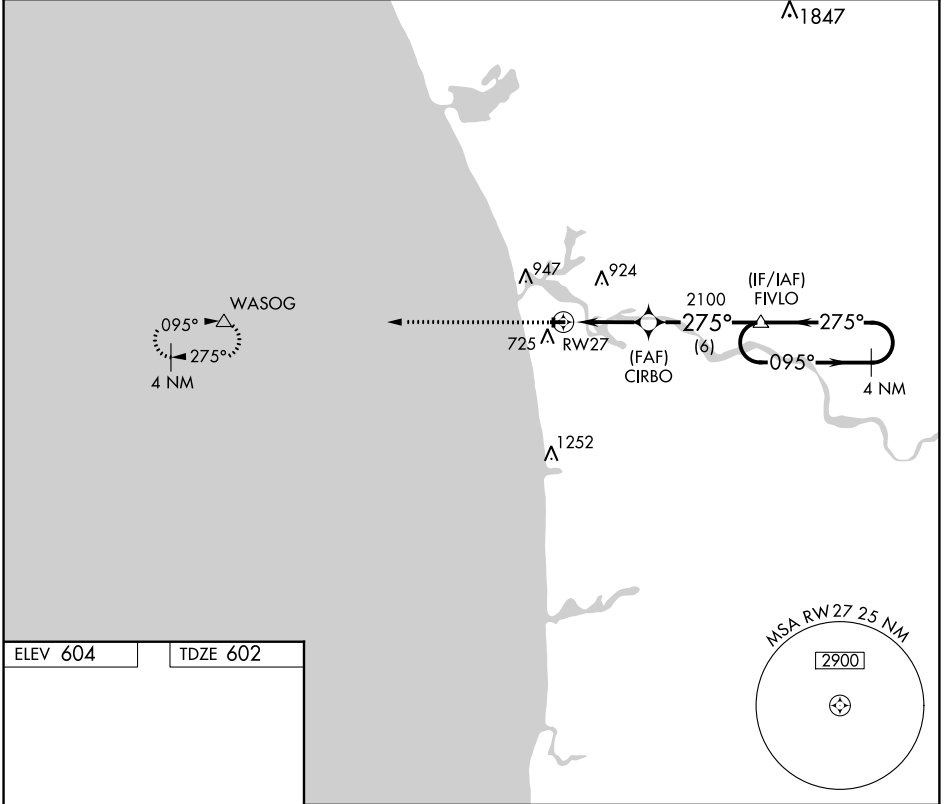

APP CRS 275°	Rwy Idg 3752
	TDZE 602
	Apt Elev 604

RNAV (GPS) RWY 27

GRAND HAVEN MEMORIAL AIRPARK (3GM)

RNP APCH. ▼ ▲ NA	Use Muskegon altimeter setting. Rwy 27 helicopter visibility reduction below 3/4 SM NA. Circling Rwy 18, 36 NA at night.	MISSED APPROACH: Climb to 3000 direct WASOG and hold.
------------------------	--	---

MUSKEGON APP CON ★ 133,825 290,35	UNICOM 122.7 (CTAF) 0
---	---------------------------------

ELEV 604 TDZE 602

REIL Rws 9 and 27
MIRL Rws 9-27 and 18-36

CATEGORY	A	B	C	D
LNAV MDA	1000-1 398 (400-1)			NA
CIRCLING	1160-1 556 (600-1)	1180-1 576 (600-1)	1180-1½ 576 (600-1½)	NA

EC-1, 03 JAN 2019 to 31 JAN 2019

EC-1, 03 JAN 2019 to 31 JAN 2019