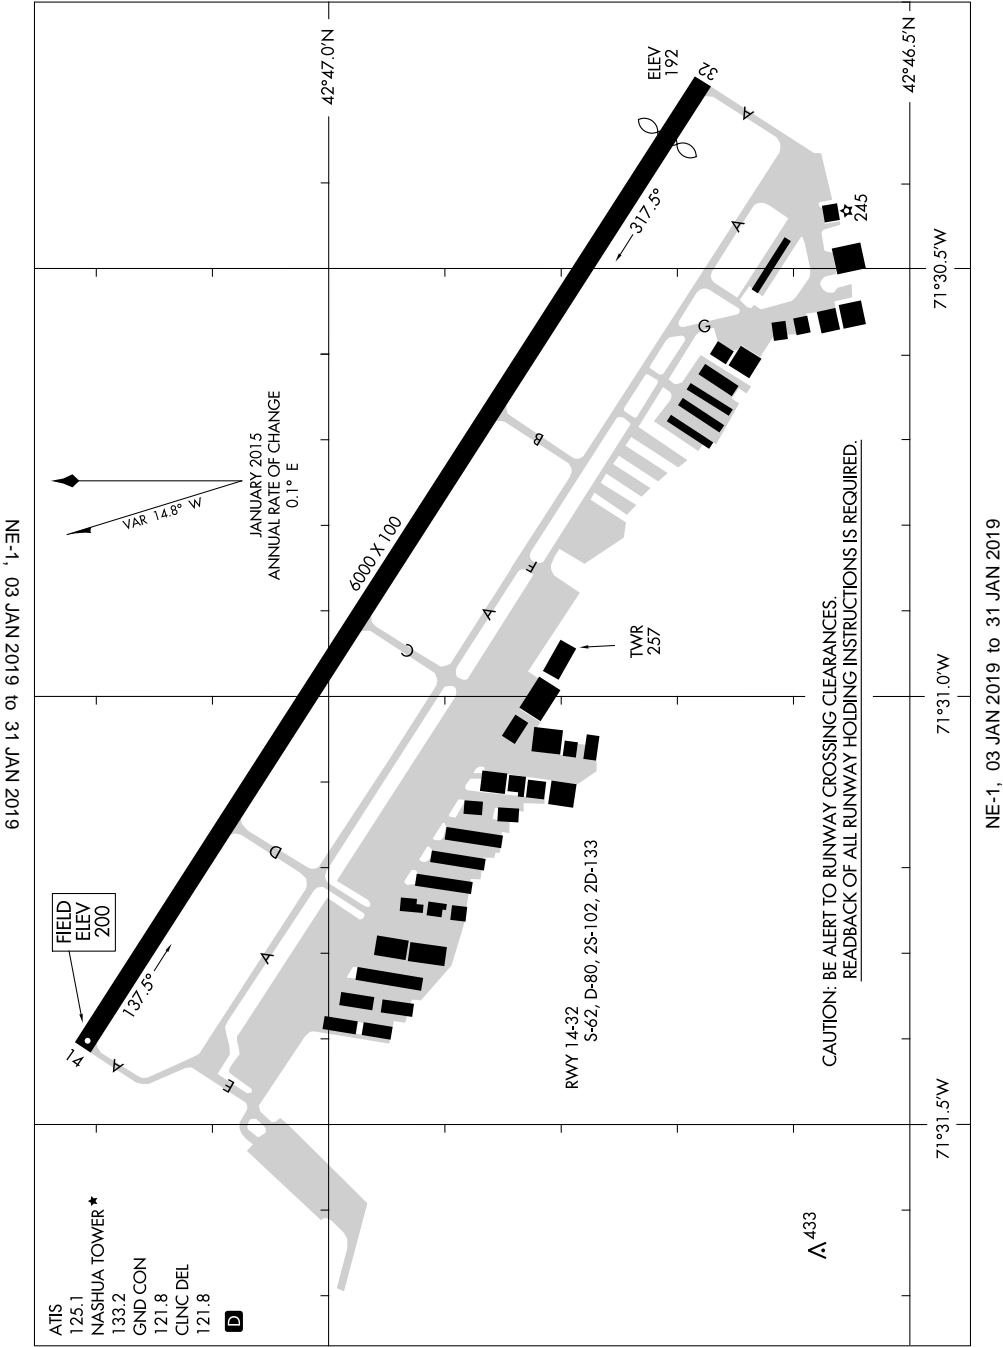

17117

# AIRPORT DIAGRAM

AL-5036 (FAA)

BOIRE FIELD (ASH)  
NASHUA, NEW HAMPSHIRE

NE-1, 03 JAN 2019 to 31 JAN 2019

NE-1, 03 JAN 2019 to 31 JAN 2019

- ATIS 125.1
- NASHUA TOWER \*
- 133.2
- GND CON 121.8
- CLNC DEL 121.8
- D**

# AIRPORT DIAGRAM

17117

NASHUA, NEW HAMPSHIRE  
BOIRE FIELD (ASH)