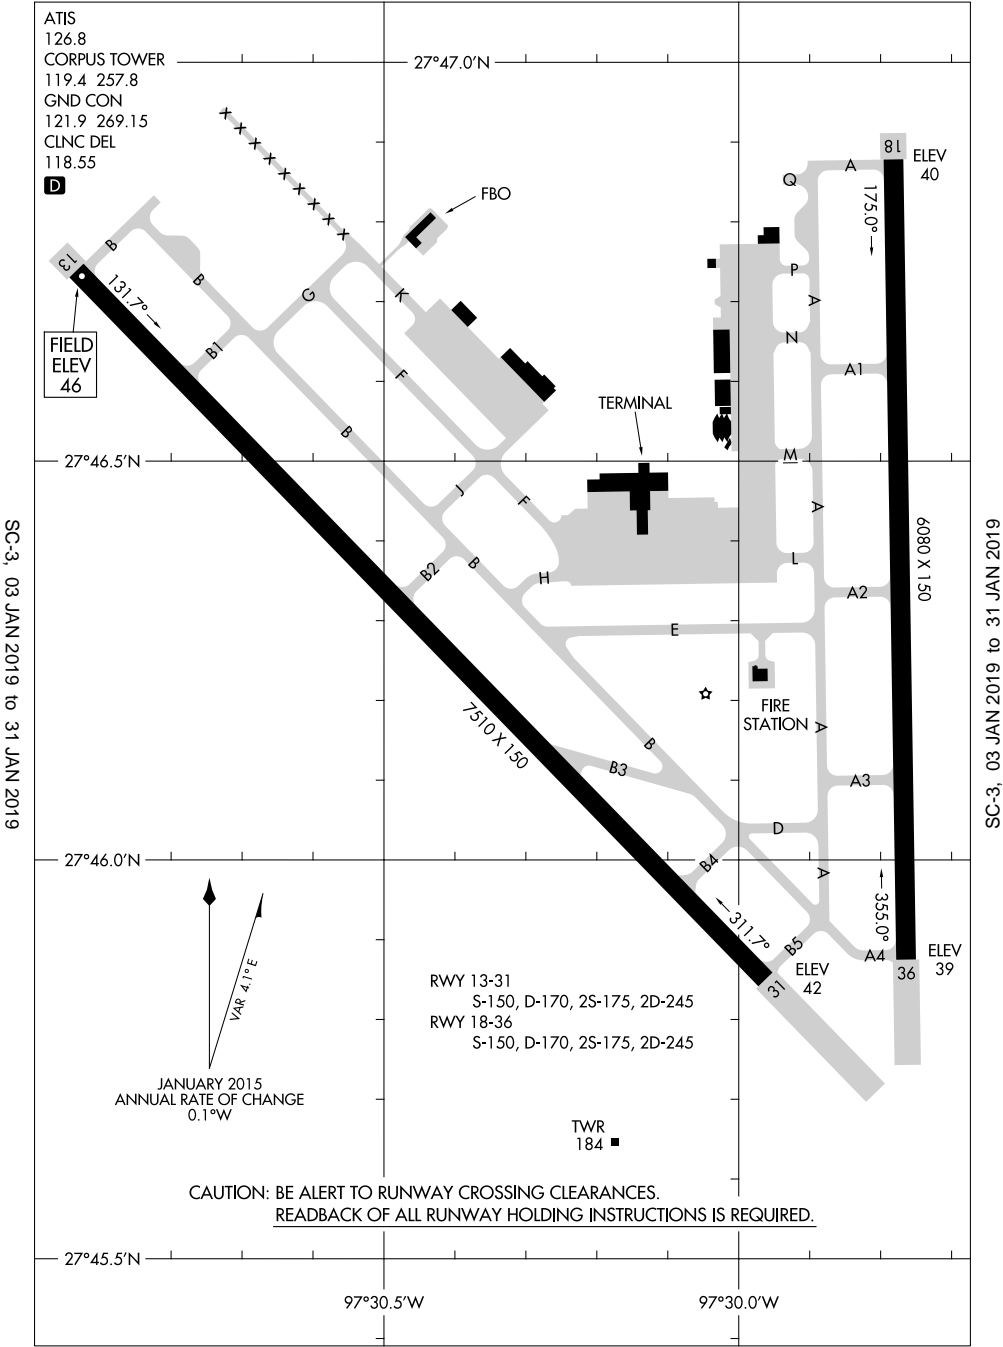

17117  
AIRPORT DIAGRAM

AL-5032 (FAA)

CORPUS CHRISTI INTL (CRP)  
CORPUS CHRISTI, TEXAS

SC-3, 03 JAN 2019 to 31 JAN 2019

SC-3, 03 JAN 2019 to 31 JAN 2019

AIRPORT DIAGRAM  
17117

CORPUS CHRISTI, TEXAS  
CORPUS CHRISTI INTL (CRP)