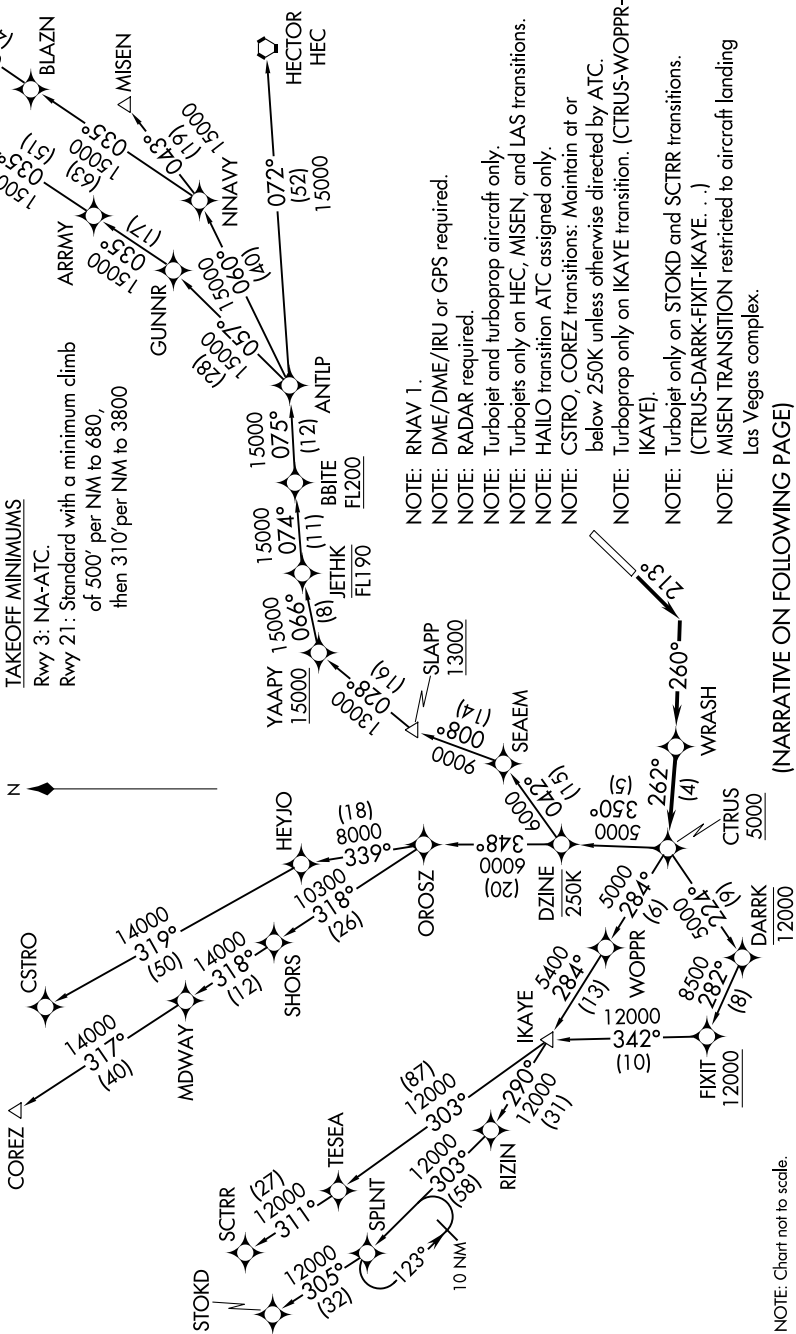

# CTRUS THREE DEPARTURE (RNAV)

AL-5023 (FAA)

SANTA MONICA MUNI (SMO)  
SANTA MONICA, CALIFORNIA

SW-3, 03 JAN 2019 to 31 JAN 2019

**TOP ALTITUDE:  
IKAYE TRANSITION: AS ASSIGNED BY ATC;  
ALL OTHER TRANSITIONS: FL230**

ATIS 119.15  
SANTA MONICA TOWER\* 120.1 257.8  
SOCAL DEP CON 125.2 323.275

NOTE: Chart not to scale.

(NARRATIVE ON FOLLOWING PAGE)

SW-3, 03 JAN 2019 to 31 JAN 2019

# CTRUS THREE DEPARTURE (RNAV)

SANTA MONICA, CALIFORNIA  
SANTA MONICA MUNI (SMO)