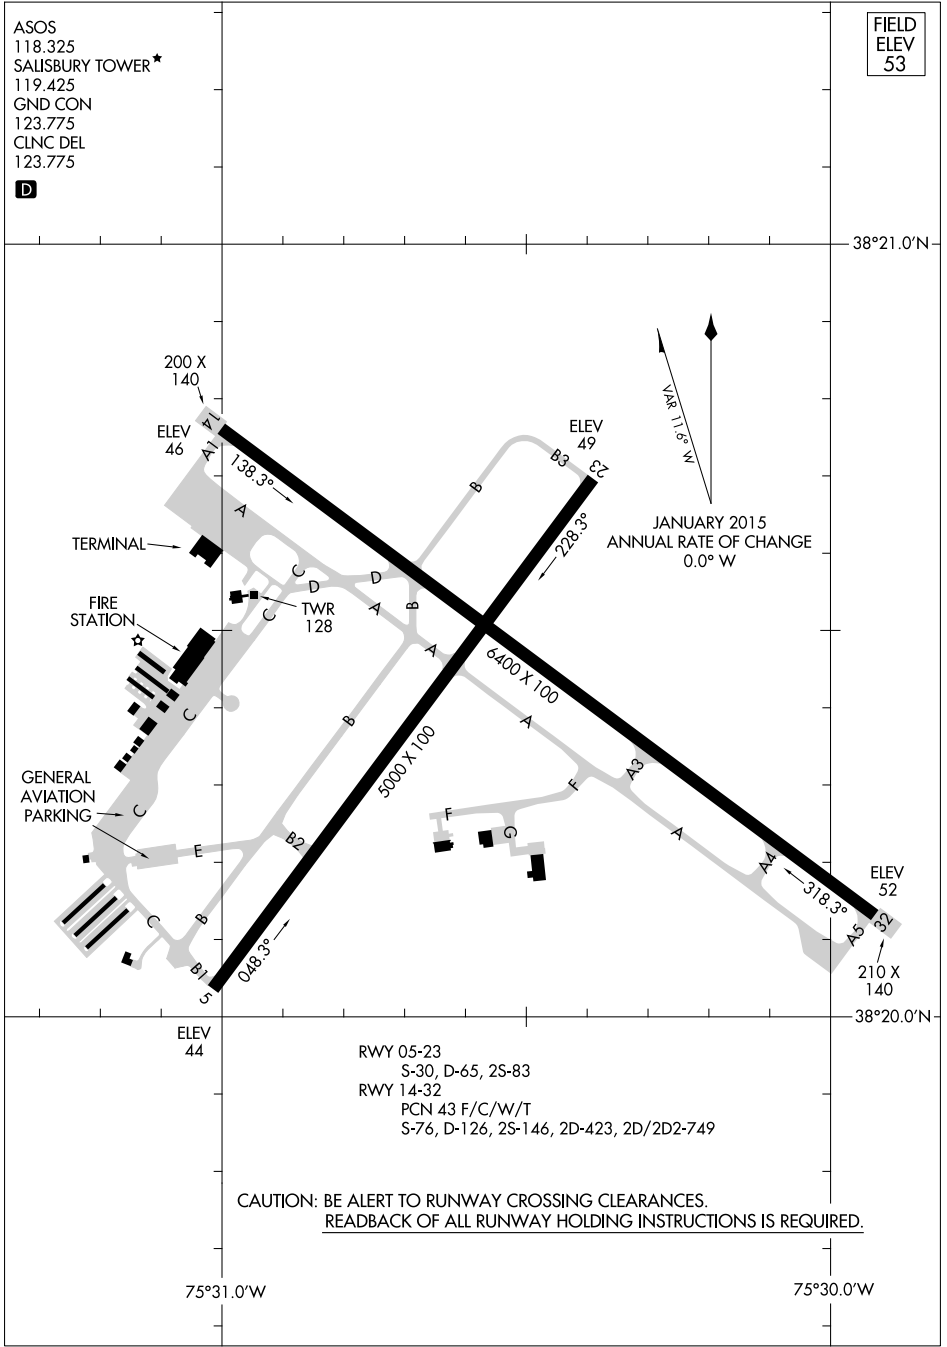

# AIRPORT DIAGRAM

SALISBURY-OCEAN CITY WICOMICO RGNL (SBY)  
AL-977 (FAA)  
SALISBURY, MARYLAND

ASOS  
118.325  
SALISBURY TOWER★  
119.425  
GND CON  
123.775  
CLNC DEL  
123.775

D

FIELD  
ELEV  
53

NE-3, 03 JAN 2019 to 31 JAN 2019

NE-3, 03 JAN 2019 to 31 JAN 2019

ELEV 44

RWY 05-23  
S-30, D-65, 2S-83  
RWY 14-32  
PCN 43 F/C/W/T  
S-76, D-126, 2S-146, 2D-423, 2D/2D2-749

CAUTION: BE ALERT TO RUNWAY CROSSING CLEARANCES.  
READBACK OF ALL RUNWAY HOLDING INSTRUCTIONS IS REQUIRED.

75°31.0'W

75°30.0'W