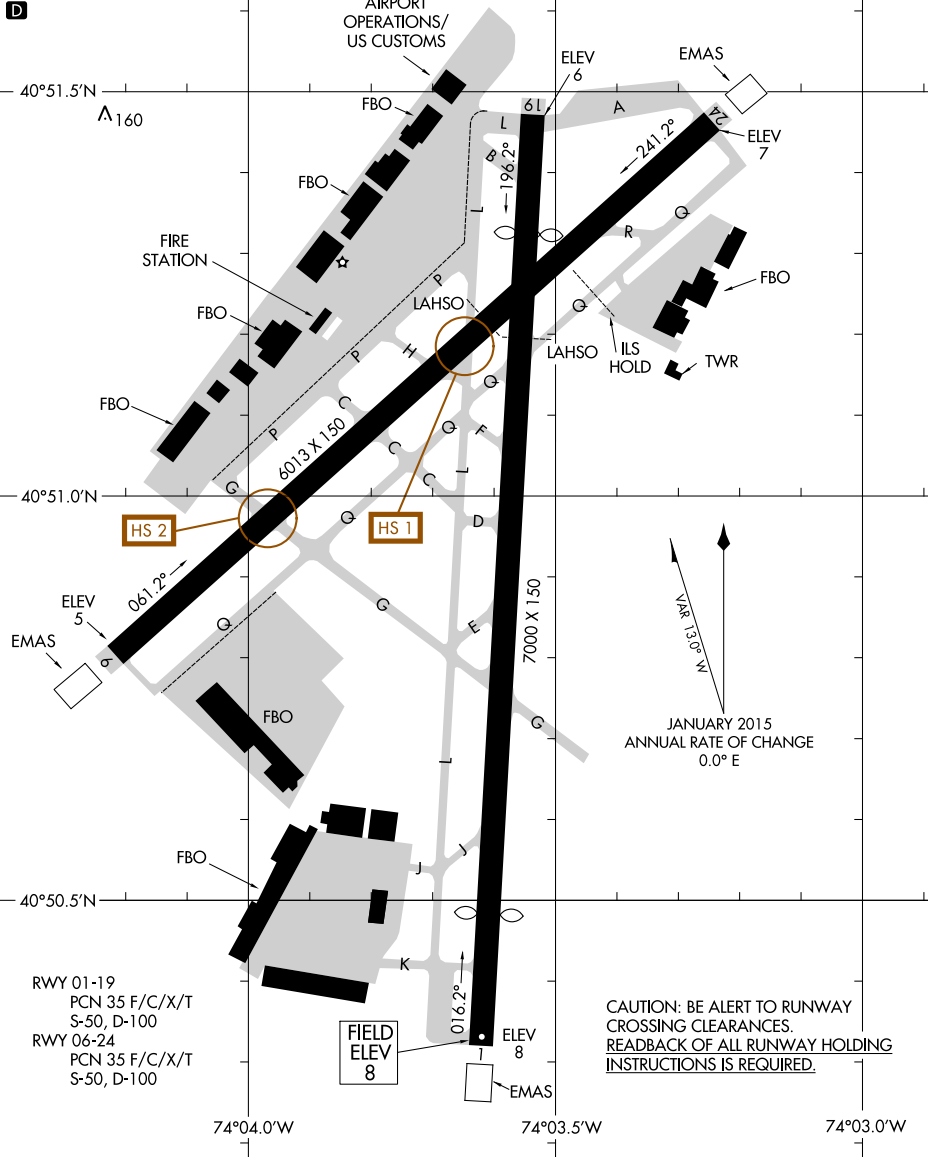

D-ATIS
 114.2 132.85
 TETERBORO TOWER
 119.5
 GND CON
 121.9
 CLNC DEL
 128.05
 CPDLC

NE-2, 03 JAN 2019 to 31 JAN 2019

NE-2, 03 JAN 2019 to 31 JAN 2019