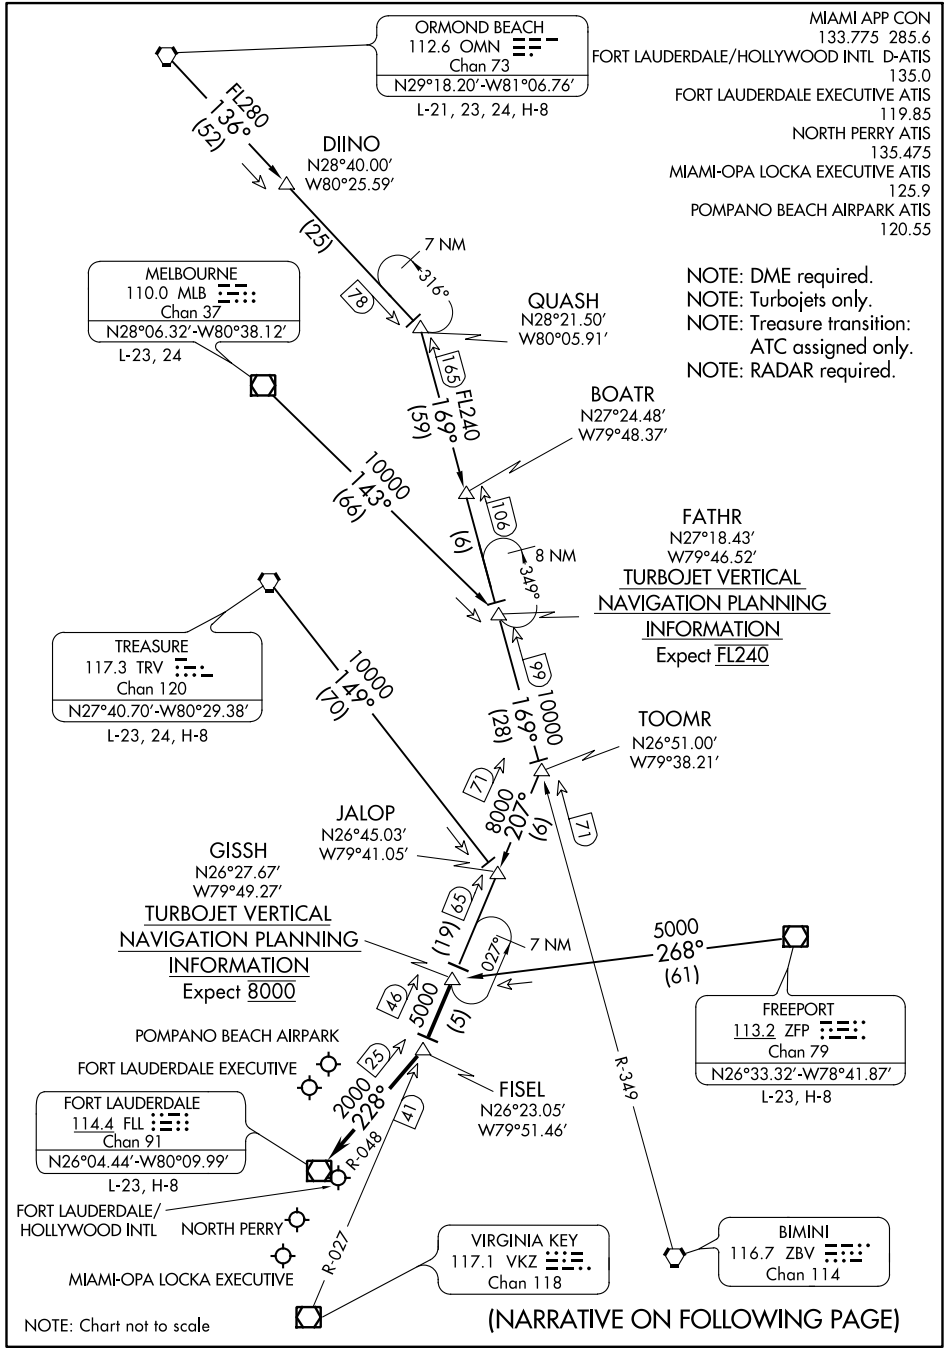

GISSH FIVE ARRIVAL

FORT LAUDERDALE, FLORIDA

(NARRATIVE ON FOLLOWING PAGE)

GISSH FIVE ARRIVAL

FORT LAUDERDALE, FLORIDA

SE-3. 03 JAN 2019 to 31 JAN 2019

SE-3. 03 JAN 2019 to 31 JAN 2019