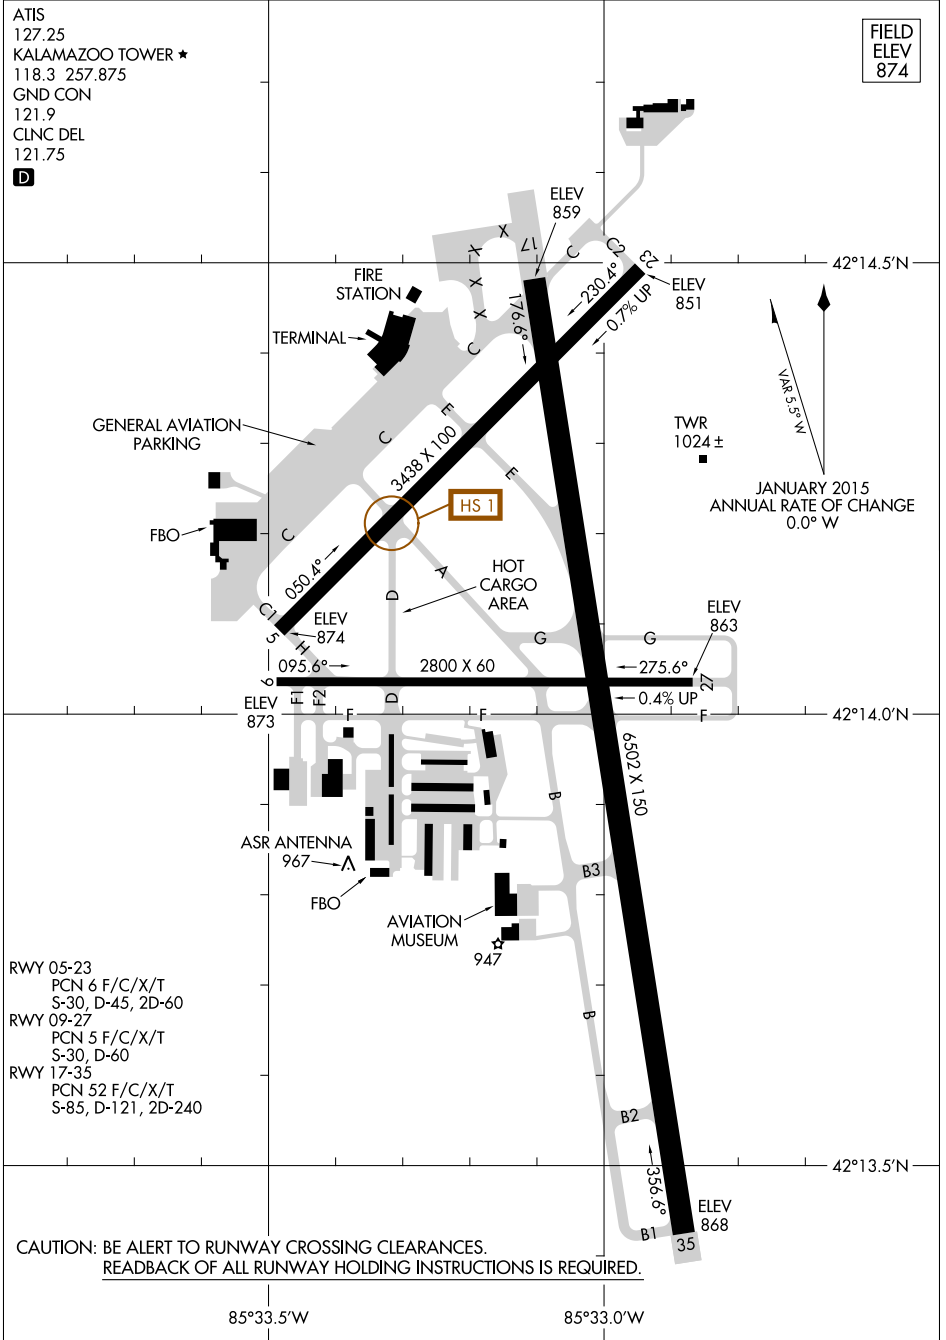

AL-717 (FAA)

KALAMAZOO, MICHIGAN

ATIS
127.25
KALAMAZOO TOWER ★
118.3 257.875
GND CON
121.9
CLNC DEL
121.75

D

FIELD
ELEV
874

EC-1, 03 JAN 2019 to 31 JAN 2019

EC-1, 03 JAN 2019 to 31 JAN 2019

CAUTION: BE ALERT TO RUNWAY CROSSING CLEARANCES.
READBACK OF ALL RUNWAY HOLDING INSTRUCTIONS IS REQUIRED.

18032