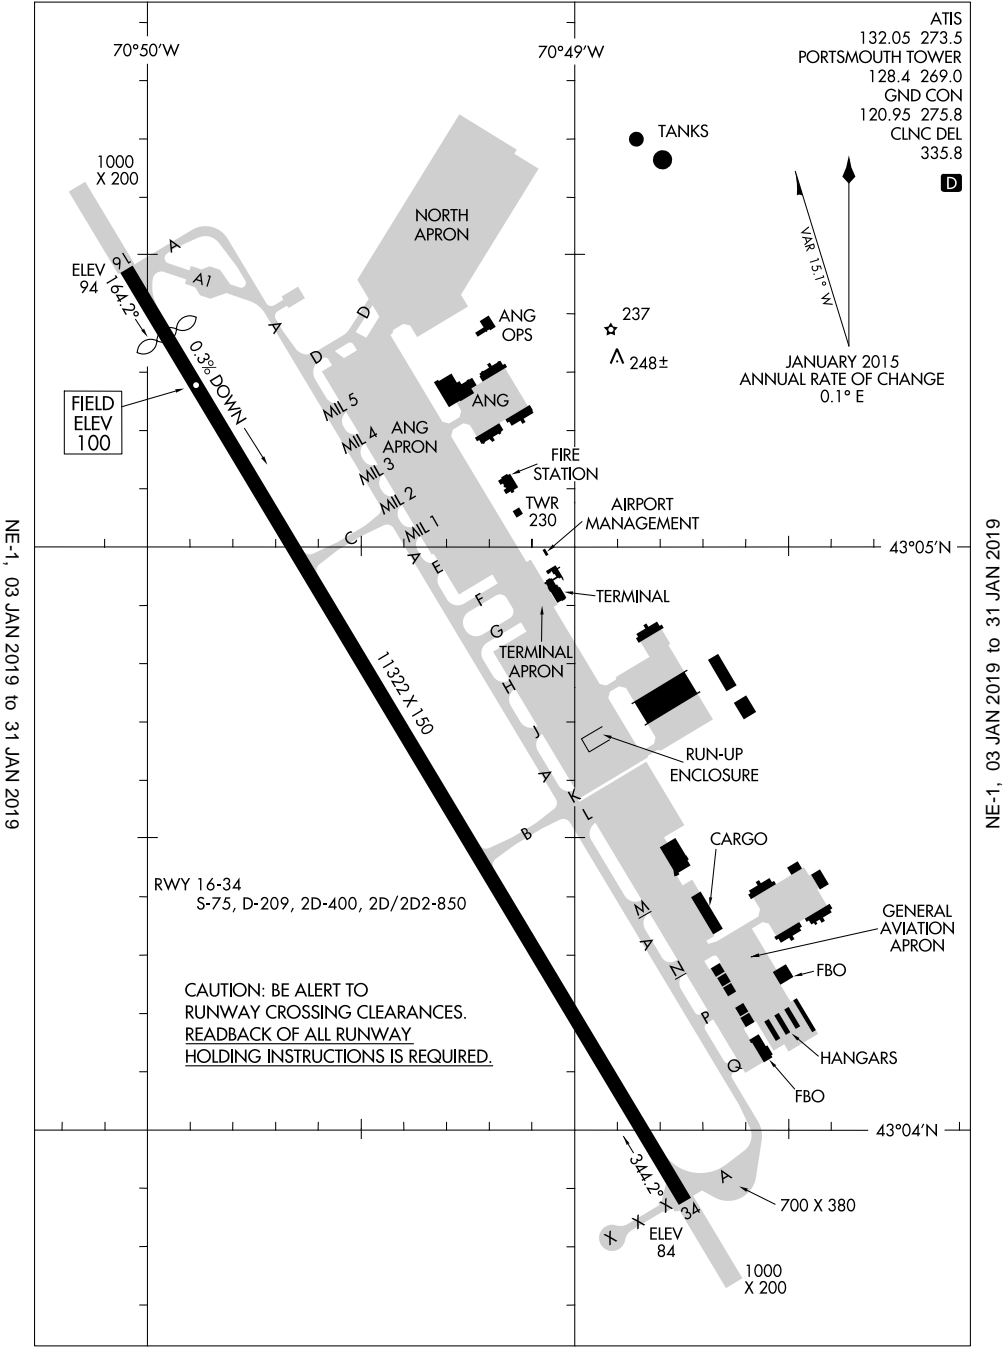

19003

AIRPORT DIAGRAM

AL-678 (FAA)

PORTSMOUTH INTL AT PEASE (PSM)
PORTSMOUTH, NEW HAMPSHIRE

NE-1, 03 JAN 2019 to 31 JAN 2019

NE-1, 03 JAN 2019 to 31 JAN 2019

CAUTION: BE ALERT TO RUNWAY CROSSING CLEARANCES. READBACK OF ALL RUNWAY HOLDING INSTRUCTIONS IS REQUIRED.

AIRPORT DIAGRAM

19003

PORTSMOUTH, NEW HAMPSHIRE
PORTSMOUTH INTL AT PEASE (PSM)