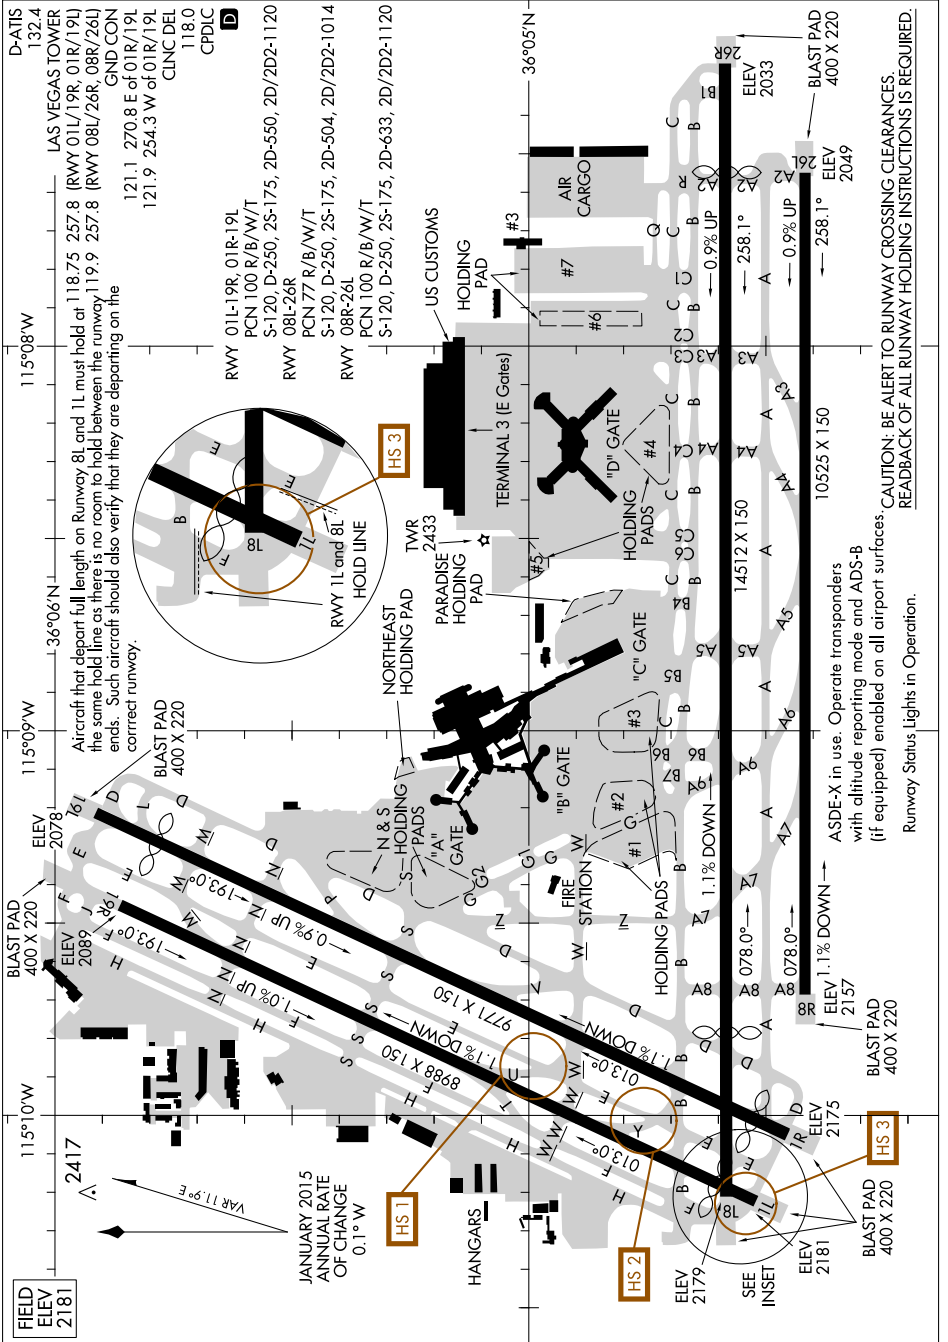

# AIRPORT DIAGRAM

AL-662 (FAA)

MC CARRAN INTL (LAS)  
LAS VEGAS, NEVADA

SW-4, 03 JAN 2019 to 31 JAN 2019

# AIRPORT DIAGRAM

LAS VEGAS, NEVADA  
MC CARRAN INTL (LAS)

SW-4, 03 JAN 2019 to 31 JAN 2019