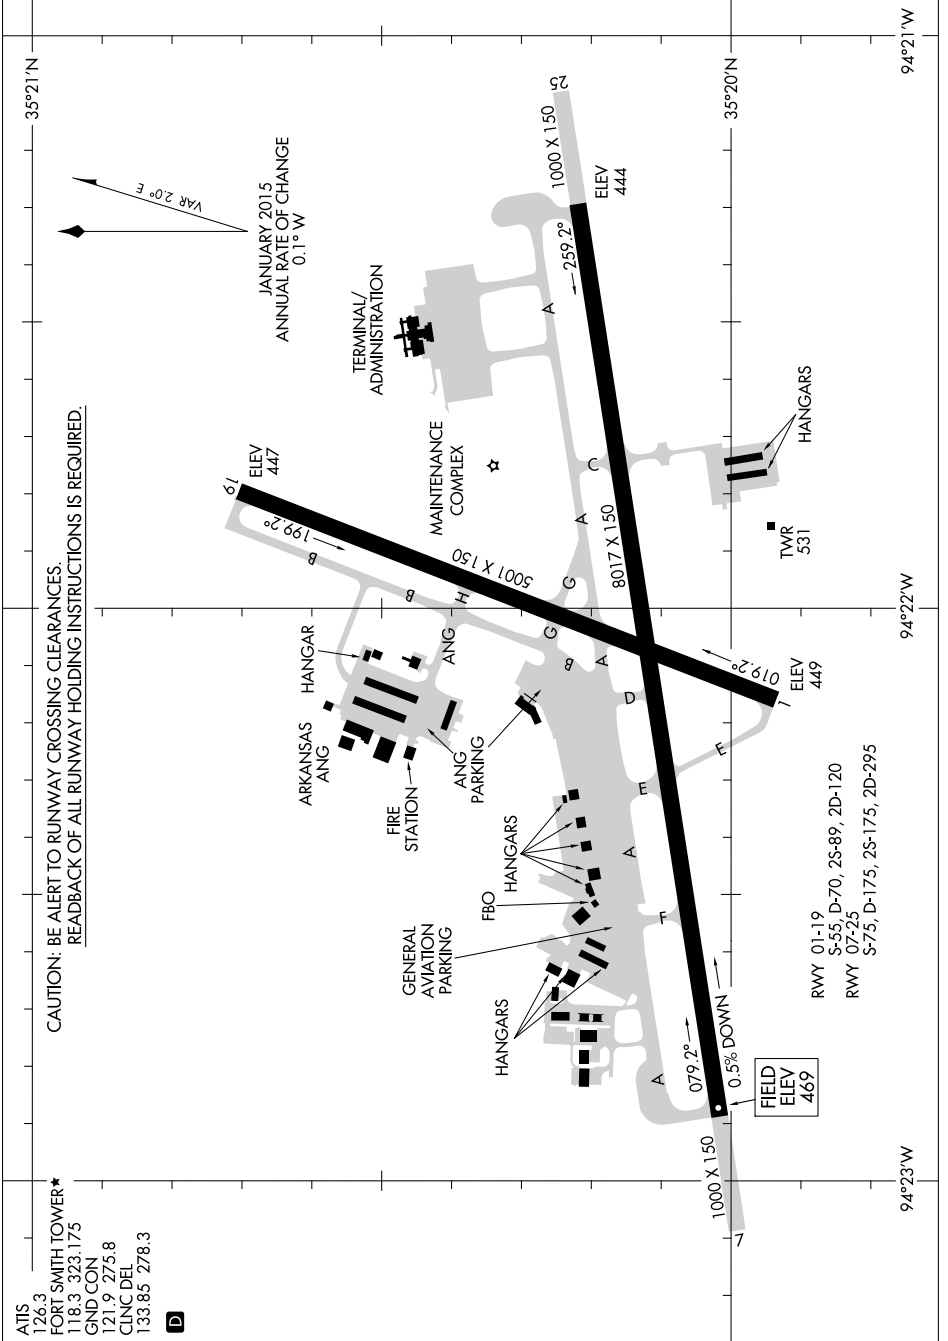

# AIRPORT DIAGRAM

AL-631 (FAA)

FORT SMITH RGNL (F'SM)  
FORT SMITH, ARKANSAS

SC-1, 03 JAN 2019 to 31 JAN 2019

SC-1, 03 JAN 2019 to 31 JAN 2019

# AIRPORT DIAGRAM

FORT SMITH, ARKANSAS  
FORT SMITH RGNL (F'SM)