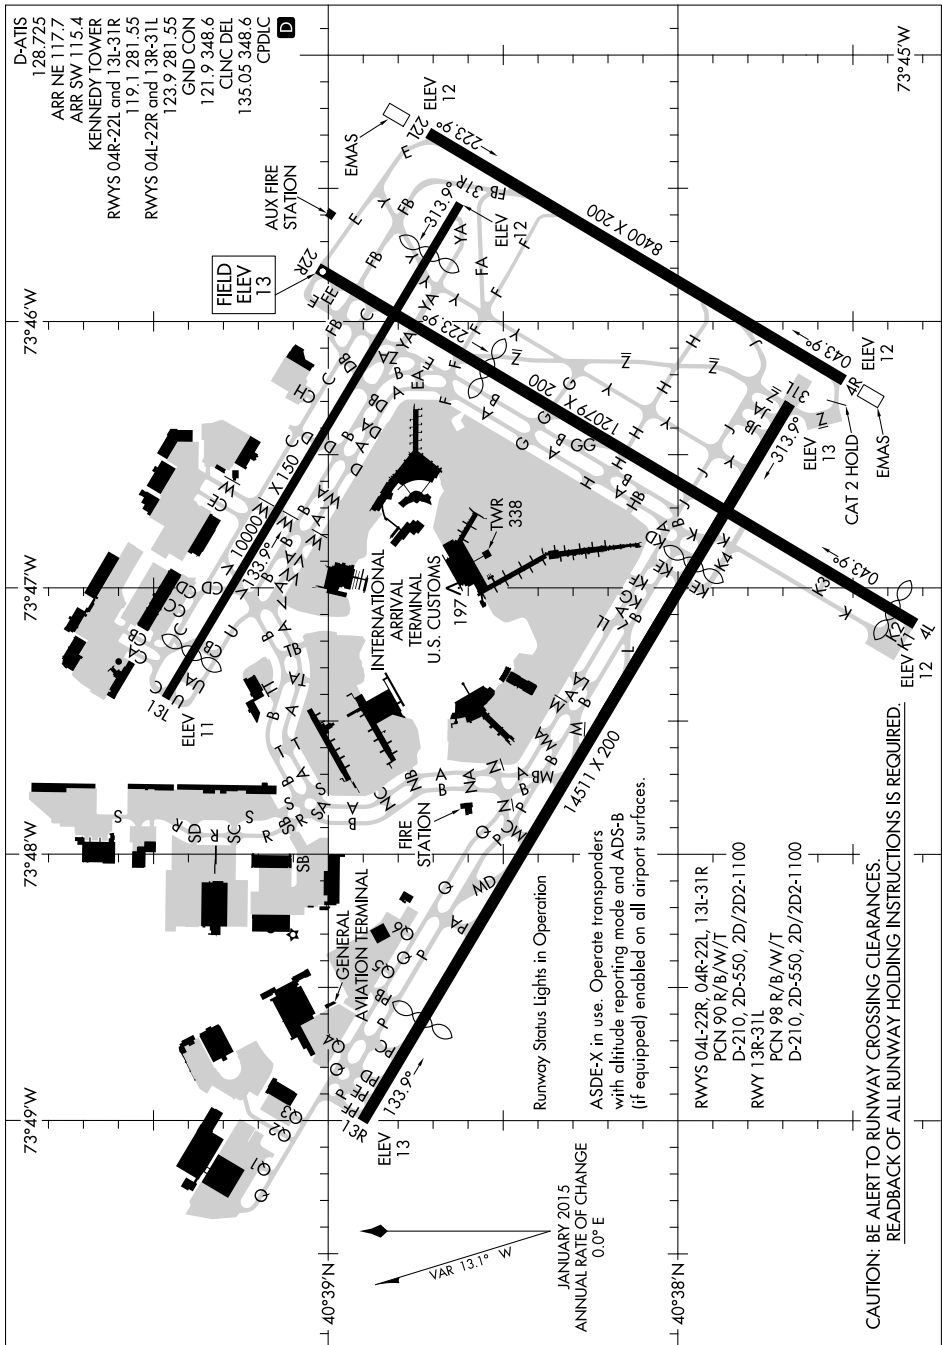

18200
AIRPORT DIAGRAM

JOHN F. KENNEDY INTL (JFK)
 NEW YORK, NEW YORK

AL-610 (FAA)

NE-2, 03 JAN 2019 to 31 JAN 2019

NE-2, 03 JAN 2019 to 31 JAN 2019

18200
AIRPORT DIAGRAM

NEW YORK, NEW YORK
 JOHN F. KENNEDY INTL (JFK)

CAUTION: BE ALERT TO RUNWAY CROSSING CLEARANCES.
 READBACK OF ALL RUNWAY HOLDING INSTRUCTIONS IS REQUIRED.