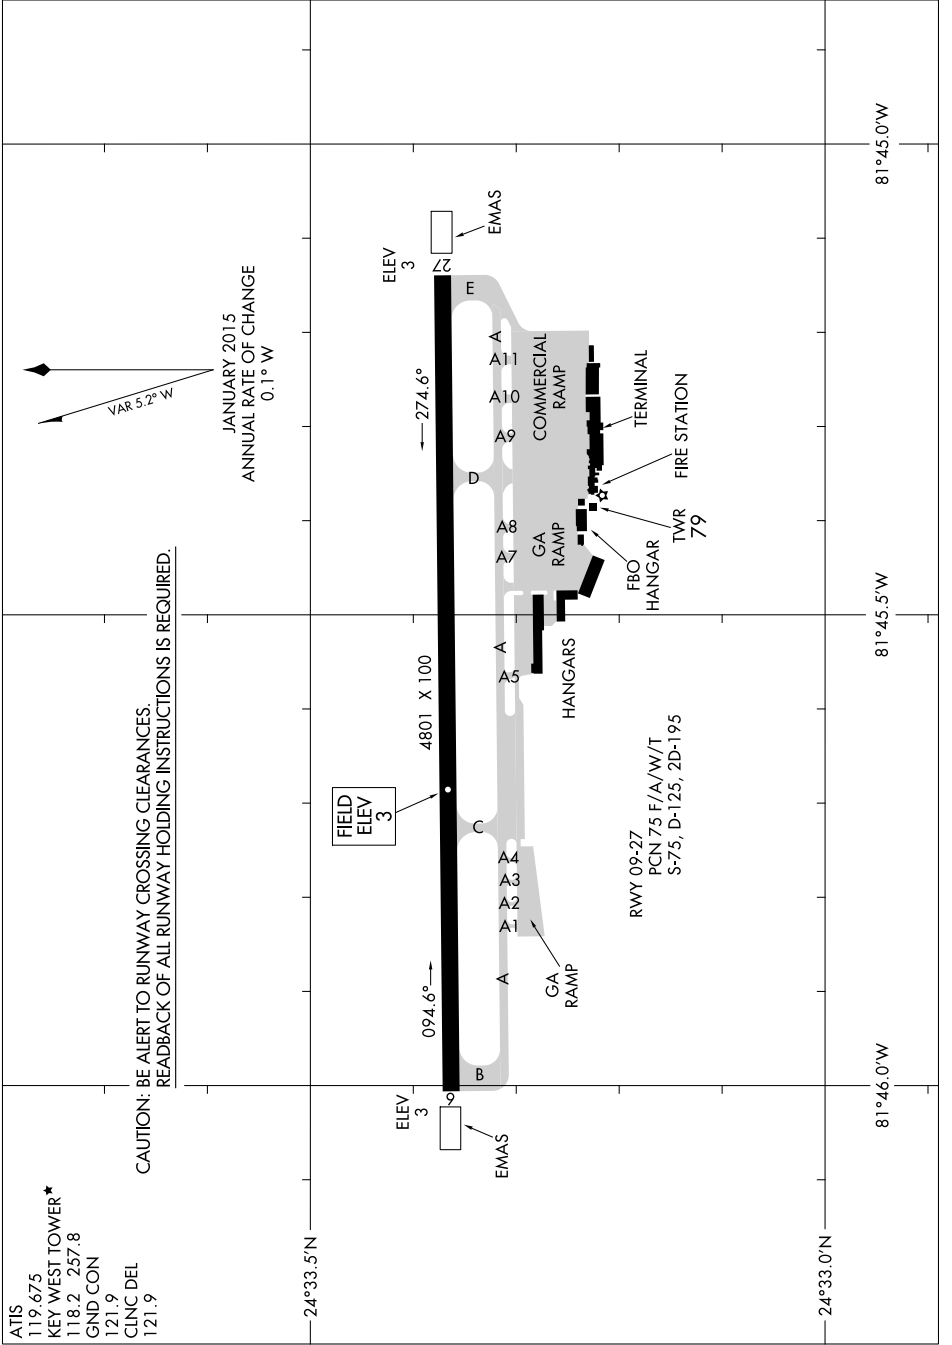

AIRPORT DIAGRAM

AL-606 (FAA)

KEY WEST INTL (EYW)
KEY WEST, FLORIDA

SE-3, 03 JAN 2019 to 31 JAN 2019

SE-3, 03 JAN 2019 to 31 JAN 2019

CAUTION: BE ALERT TO RUNWAY CROSSING CLEARANCES.
READBACK OF ALL RUNWAY HOLDING INSTRUCTIONS IS REQUIRED.

ATIS 119.675
 KEY WEST TOWER* 118.2 257.8
 GND CON 121.9
 CLNC DEL 121.9

RWY 09-27
 PCN 75 F/A/W/T
 S-75, D-125, 2D-195