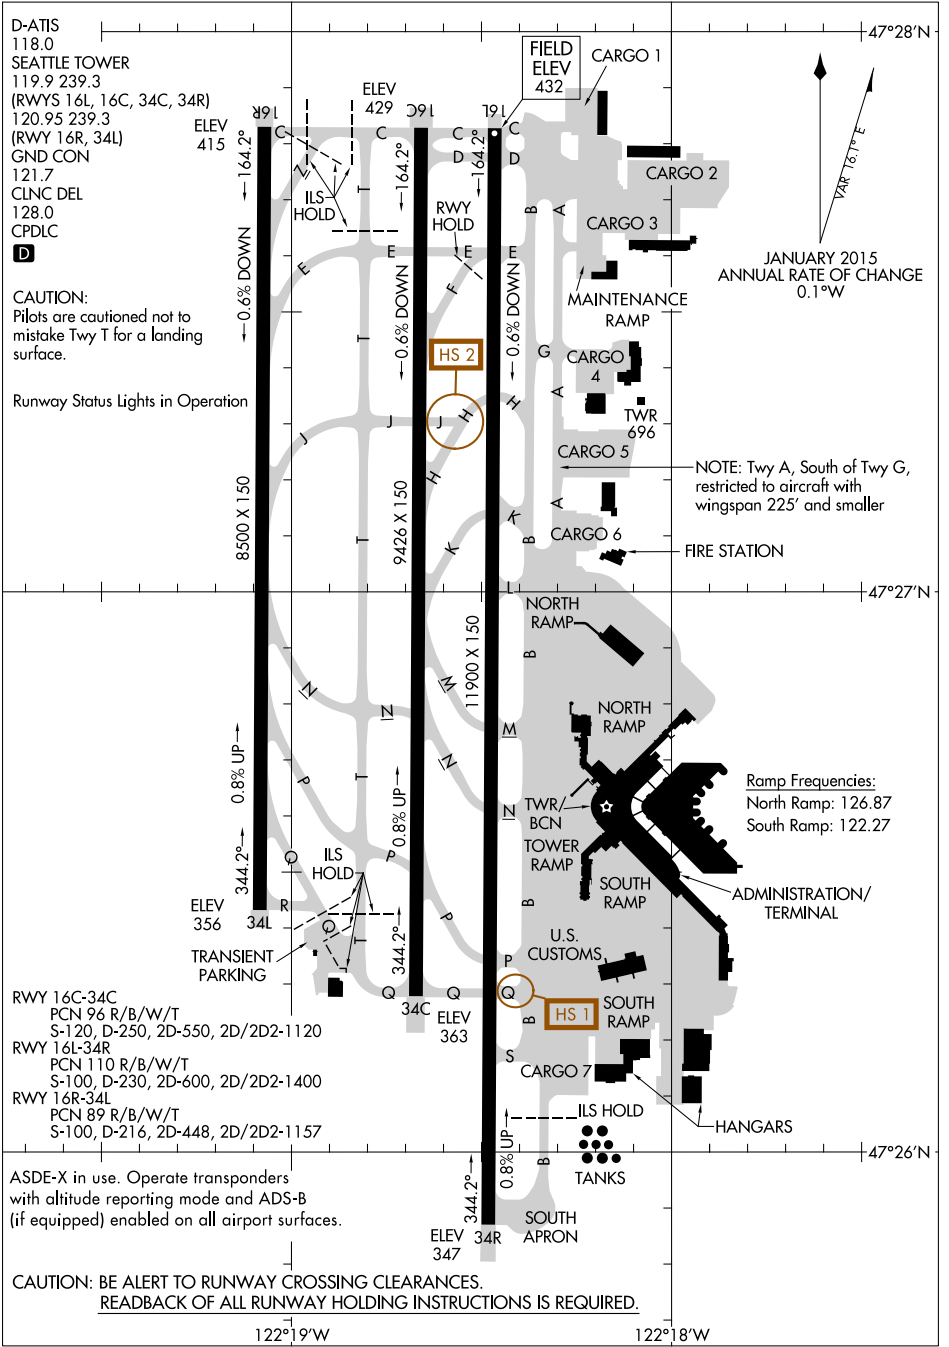

# AIRPORT DIAGRAM

AL-582 (FAA)

SEATTLE-TACOMA INTL (SEA)  
SEATTLE, WASHINGTON

NW-1, 03 JAN 2019 to 31 JAN 2019

NW-1, 03 JAN 2019 to 31 JAN 2019

# AIRPORT DIAGRAM

SEATTLE, WASHINGTON  
SEATTLE-TACOMA INTL (SEA)