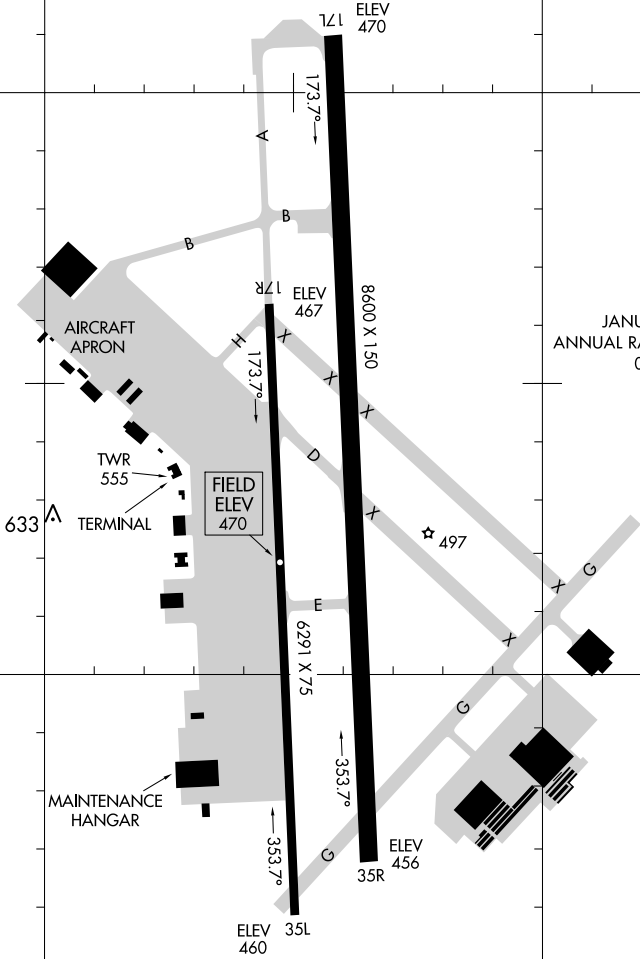

18200

# AIRPORT DIAGRAM

AL-579 (FAA)

TSTC WACO (CNW)  
WACO, TEXAS

AWOS-3  
134.225  
TSTC TOWER ★  
124.0 255.7  
GND CON  
121.7

SC-3, 03 JAN 2019 to 31 JAN 2019

SC-3, 03 JAN 2019 to 31 JAN 2019

97°05'W

97°04'W

RWY 17L-35R  
S-50, D-200, 2S-175, 2D-450  
RWY 17R-35L  
S-25, D-76, 2S-96, 2D-140

# AIRPORT DIAGRAM

18200

WACO, TEXAS  
TSTC WACO (CNW)