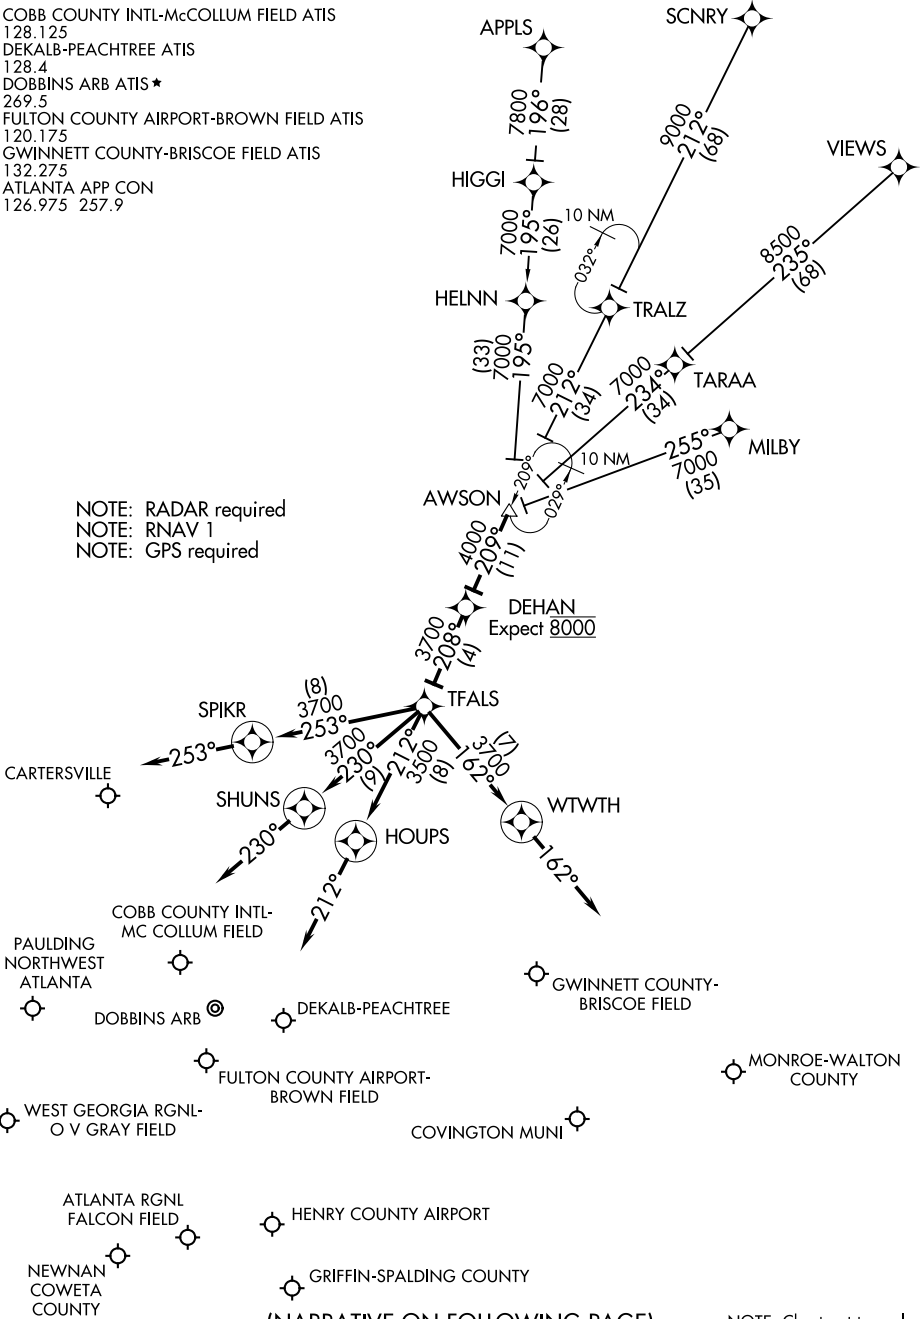

(AWSON.DEHAN1) 16315

DEHAN ONE ARRIVAL (RNAV)

ST-469 (FAA)

ATLANTA, GEORGIA

COBB COUNTY INTL-McCOLLUM FIELD ATIS
128.125
DEKALB-PEACHTREE ATIS
128.4
DOBBINS ARB ATIS *
269.5
FULTON COUNTY AIRPORT-BROWN FIELD ATIS
120.175
GWINNETT COUNTY-BRISCOE FIELD ATIS
132.275
ATLANTA APP CON
126.975 257.9

NOTE: RADAR required
NOTE: RNAV 1
NOTE: GPS required

(NARRATIVE ON FOLLOWING PAGE)

NOTE: Chart not to scale.

DEHAN ONE ARRIVAL (RNAV)

(AWSON.DEHAN1) 15SEP16

ATLANTA, GEORGIA

SE-4, 03 JAN 2019 to 31 JAN 2019

SE-4, 03 JAN 2019 to 31 JAN 2019