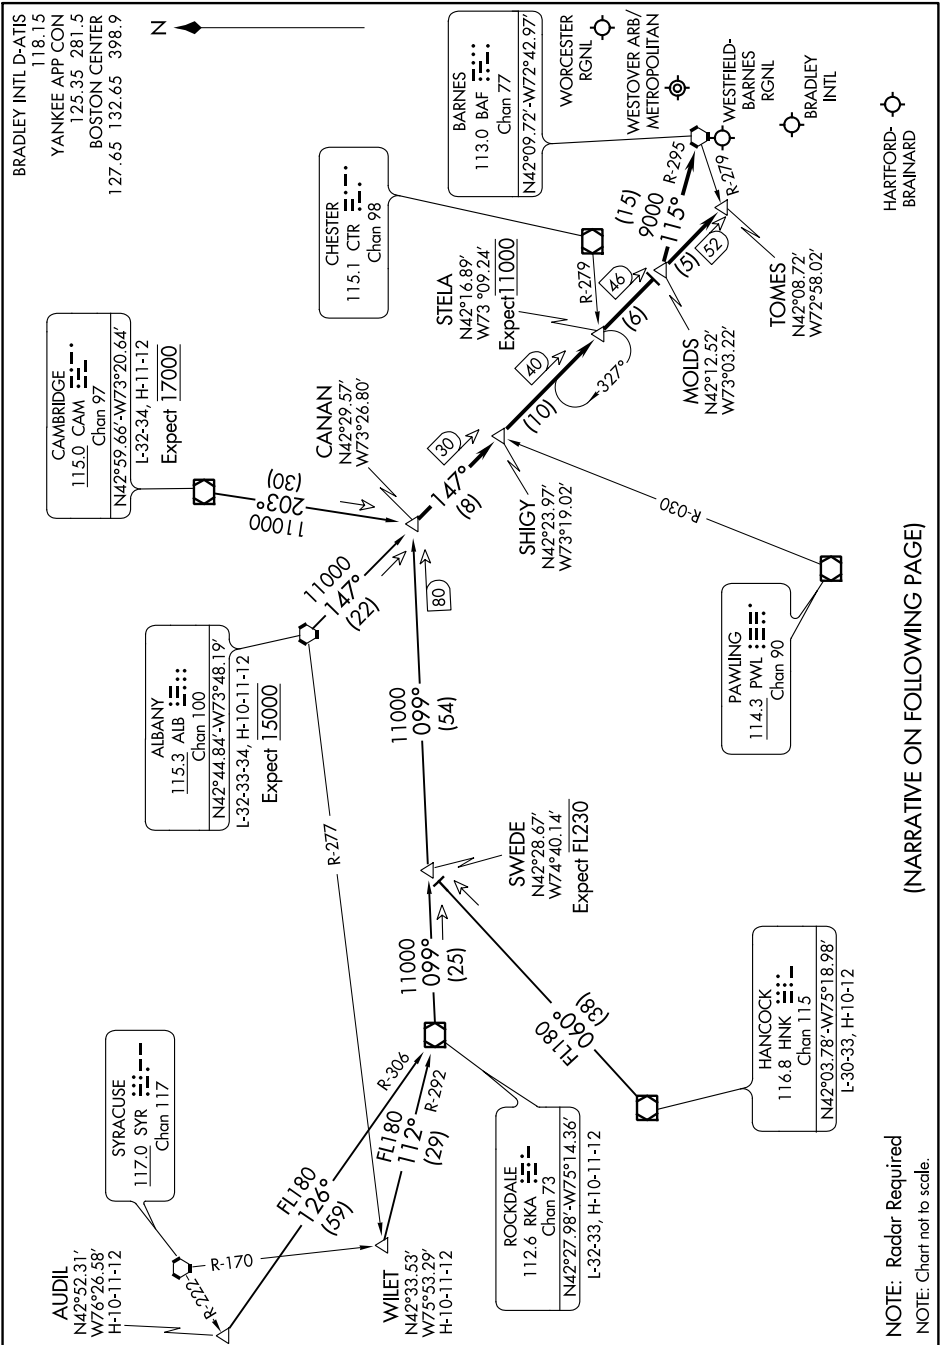

STELA ONE ARRIVAL

WINDSOR LOCKS, CONNECTICUT

NE-1, 03 JAN 2019 to 31 JAN 2019

(NARRATIVE ON FOLLOWING PAGE)

NE-1, 03 JAN 2019 to 31 JAN 2019

STELA ONE ARRIVAL (STELA.STELA1) 31MAY12

WINDSOR LOCKS, CONNECTICUT

NOTE: Radar Required
NOTE: Chart not to scale.