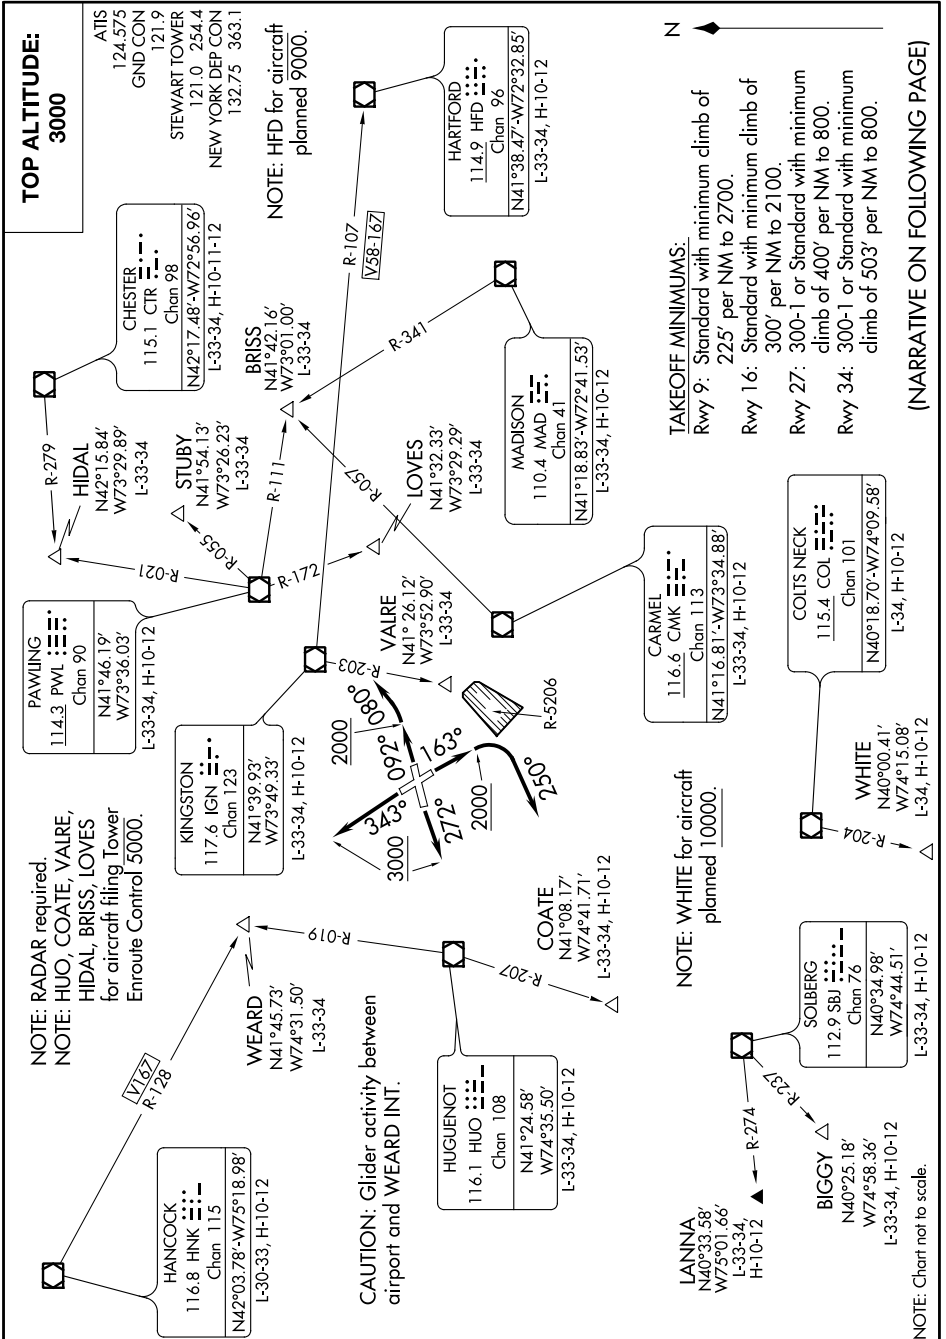

STEWART EIGHT DEPARTURE

AL-450 (FAA)

STEWART INTL (SWF)
NEW YORK, NEW YORK

NE-2, 03 JAN 2019 to 31 JAN 2019

STEWART EIGHT DEPARTURE

NEW YORK, NEW YORK
STEWART INTL (SWF)

NE-2, 03 JAN 2019 to 31 JAN 2019