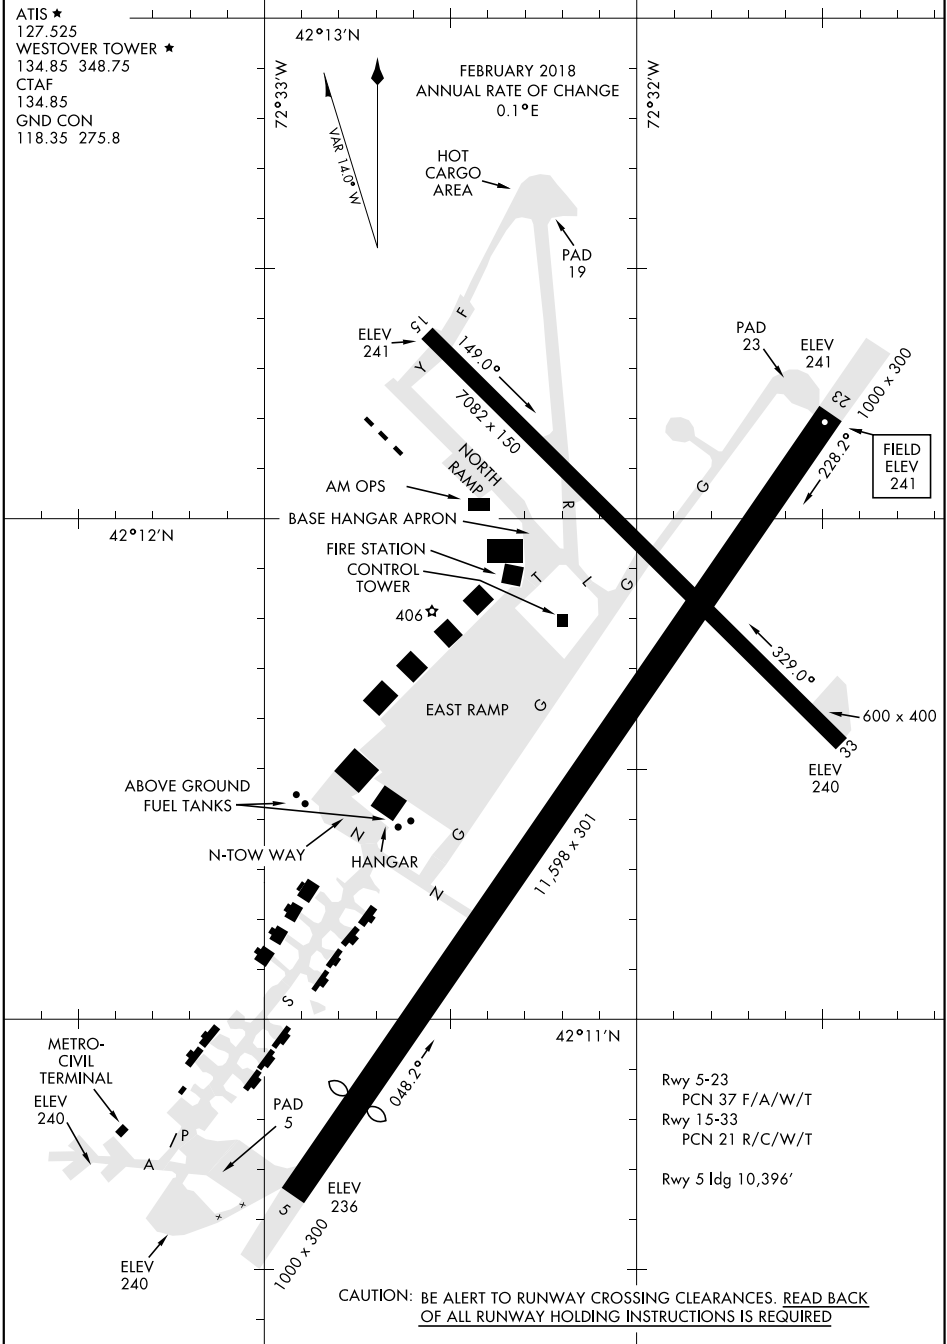

# AIRPORT DIAGRAM

AFD-447 [USAF]

WESTOVER ARB/METROPOLITAN (KCEF)

SPRINGFIELD/CHICOPEE, MASSACHUSETTS

ATIS ★  
 127.525  
 WESTOVER TOWER ★  
 134.85 348.75  
 CTAF  
 134.85  
 GND CON  
 118.35 275.8

FEBRUARY 2018  
 ANNUAL RATE OF CHANGE  
 0.1°E

NE-1, 03 JAN 2019 to 31 JAN 2019

NE-1, 03 JAN 2019 to 31 JAN 2019

CAUTION: BE ALERT TO RUNWAY CROSSING CLEARANCES. READ BACK  
 OF ALL RUNWAY HOLDING INSTRUCTIONS IS REQUIRED