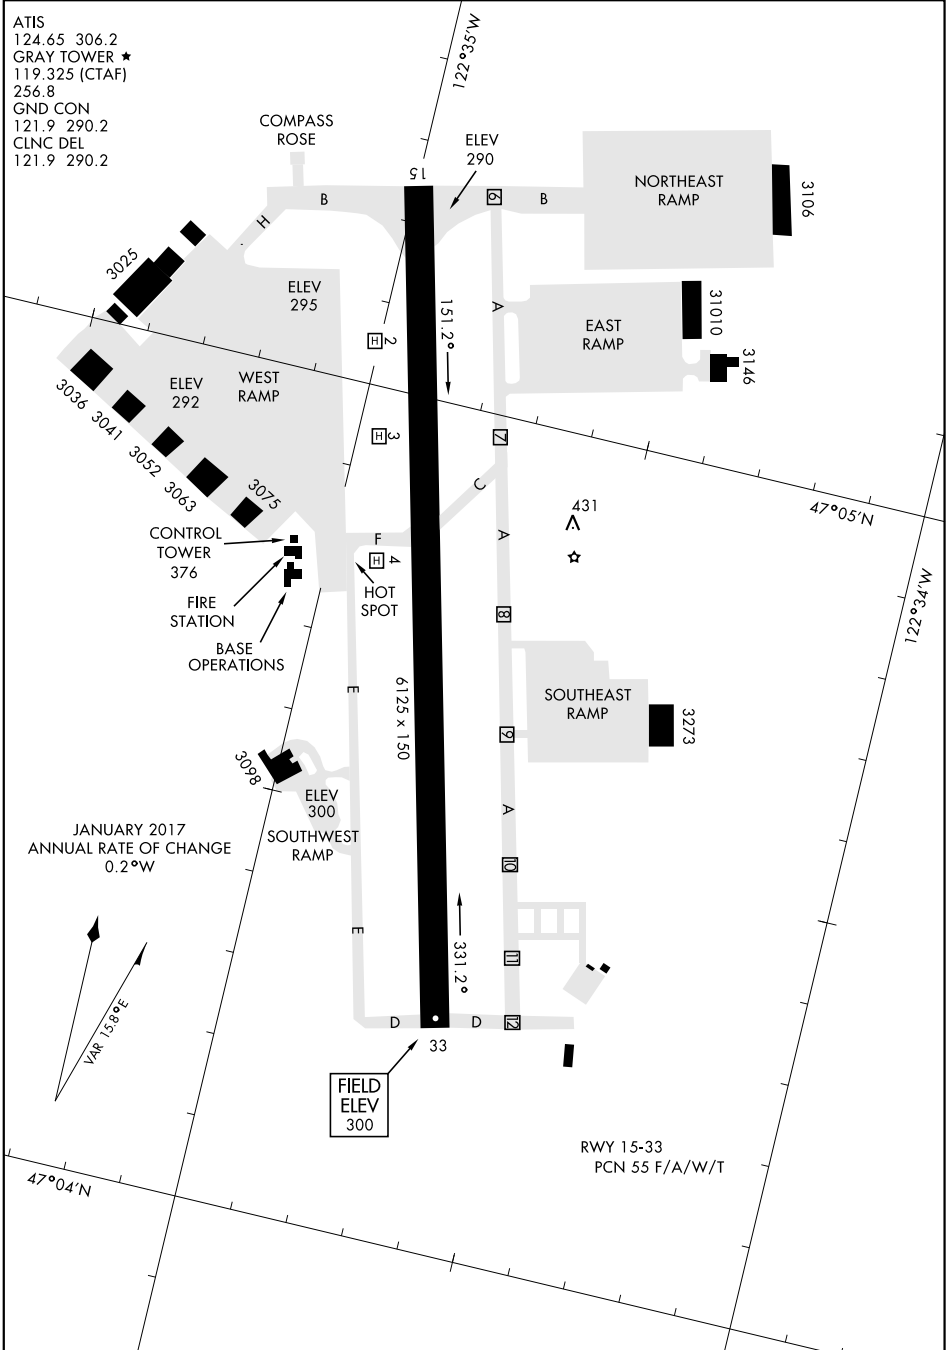

AIRPORT DIAGRAM

ATIS
 124.65 306.2
 GRAY TOWER ★
 119.325 (CTAF)
 256.8
 GND CON
 121.9 290.2
 CLNC DEL
 121.9 290.2

NW-1, 03 JAN 2019 to 31 JAN 2019

NW-1, 03 JAN 2019 to 31 JAN 2019

AIRPORT DIAGRAM