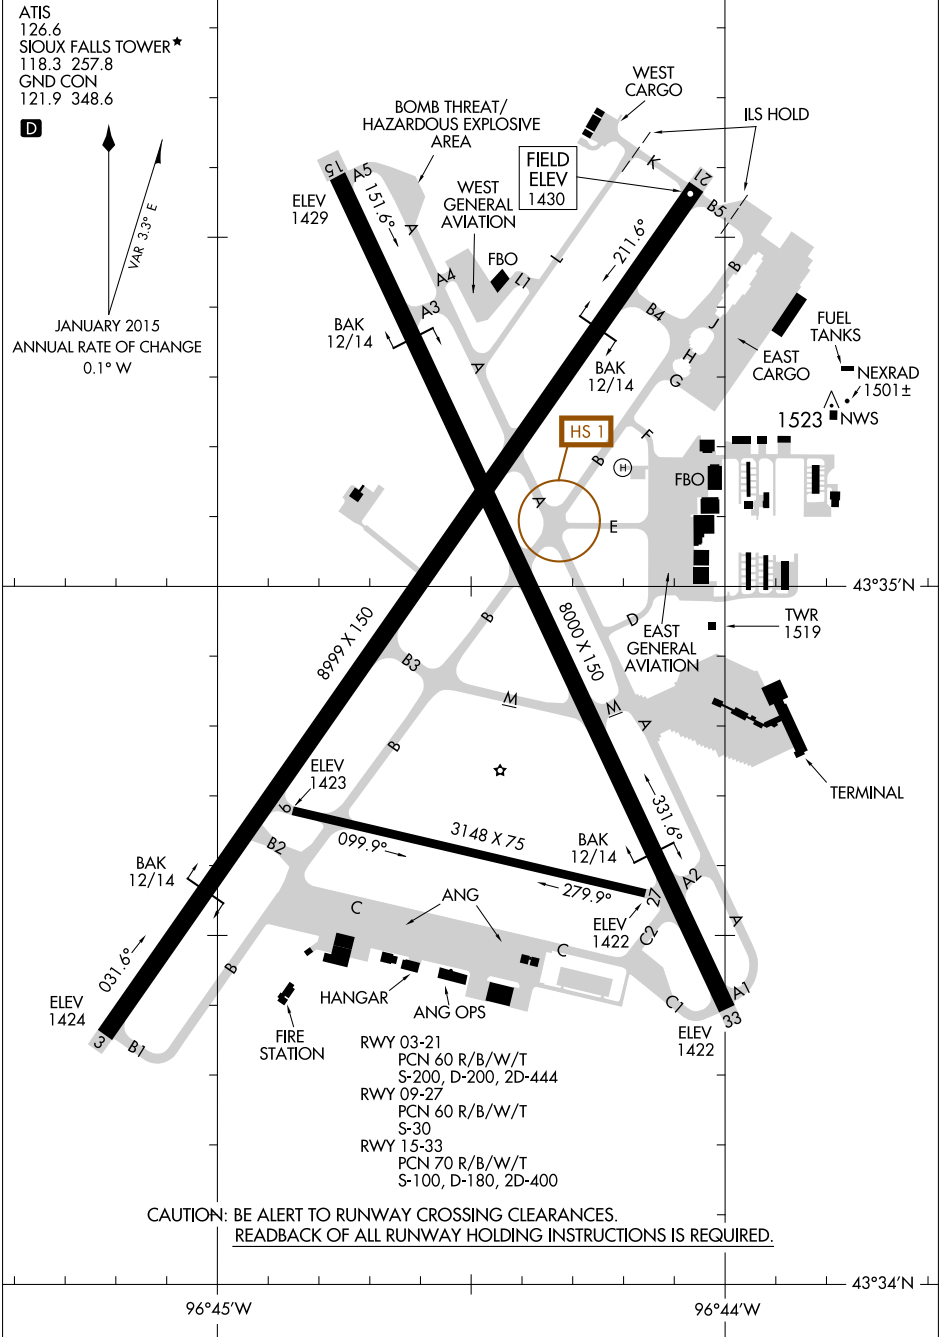

19003

AIRPORT DIAGRAM

AL-396 (FAA)

JOE FOSS FIELD (FSD)
SIOUX FALLS, SOUTH DAKOTA

NC-1, 03 JAN 2019 to 31 JAN 2019

NC-1, 03 JAN 2019 to 31 JAN 2019

AIRPORT DIAGRAM

19003

SIOUX FALLS, SOUTH DAKOTA
JOE FOSS FIELD (FSD)