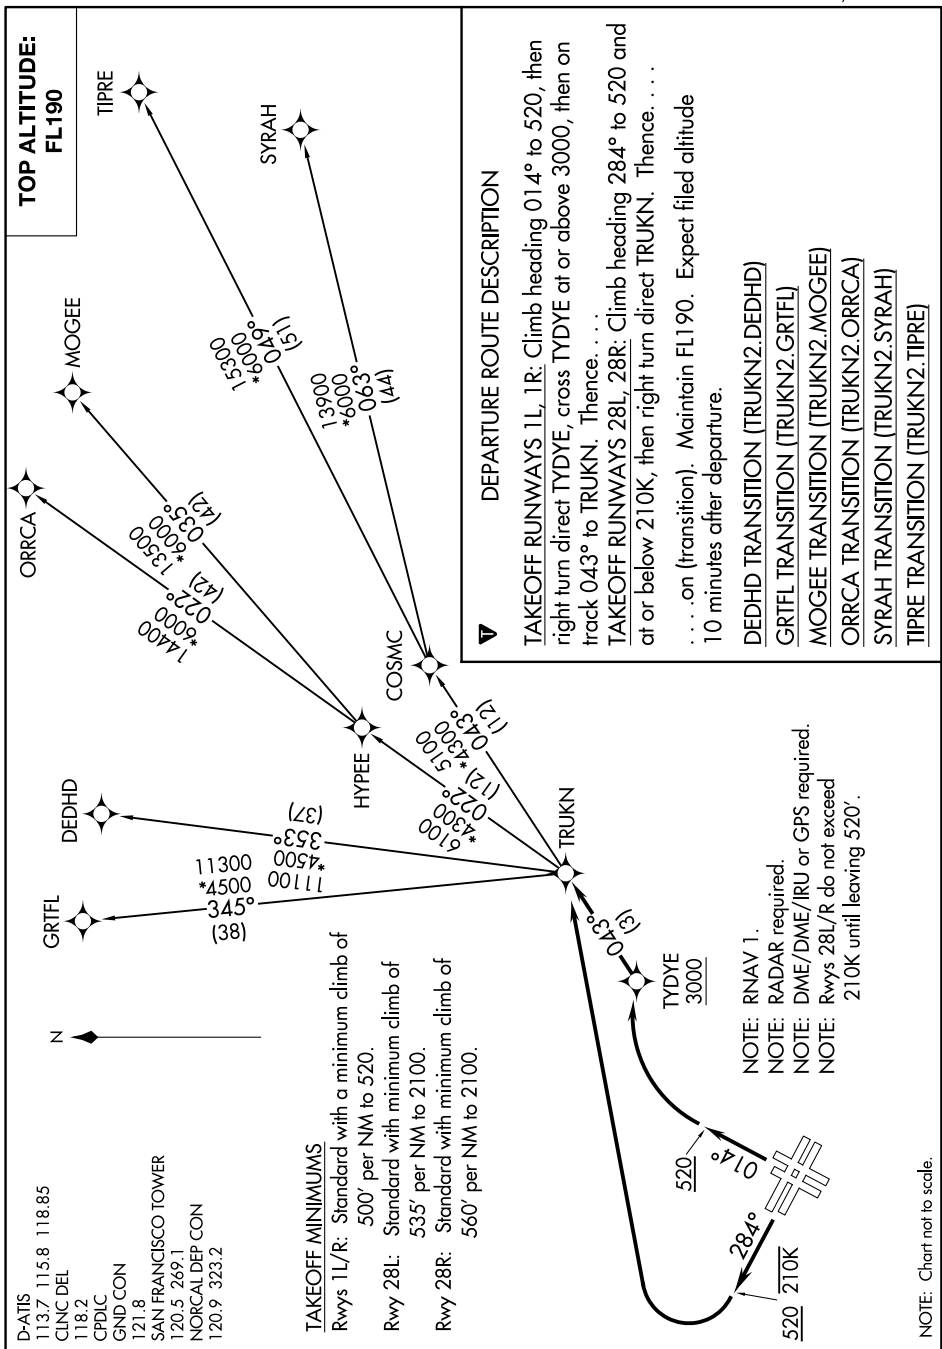

TRUKN TWO DEPARTURE (RNAV)

AL-375 (FAA)

SAN FRANCISCO INTL (SFO)
SAN FRANCISCO, CALIFORNIA

SW-2, 03 JAN 2019 to 31 JAN 2019

SW-2, 03 JAN 2019 to 31 JAN 2019

TRUKN TWO DEPARTURE (RNAV)

(TRUKN2.TRUKN) 25JUN15