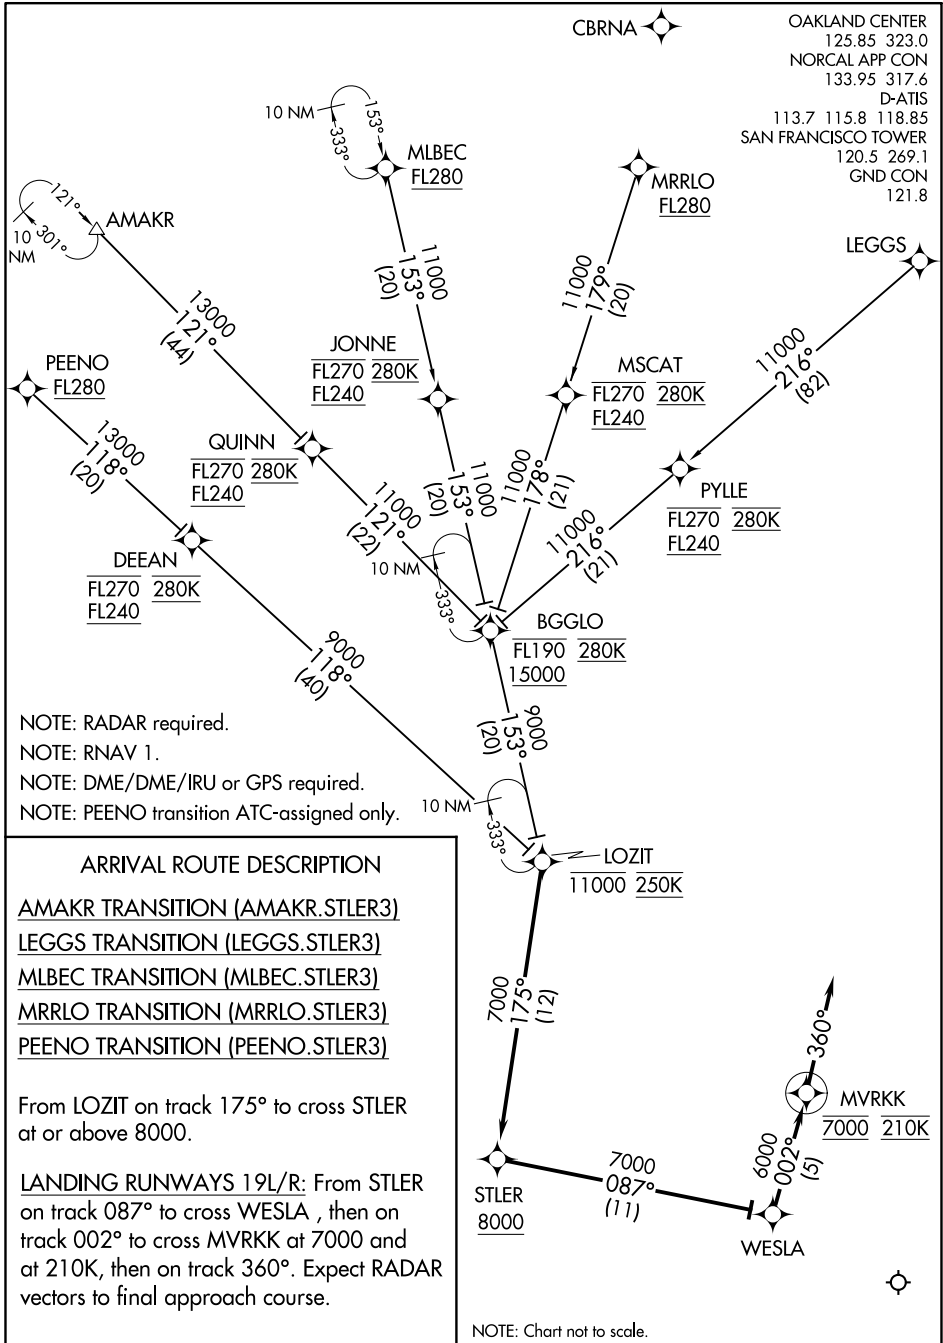

STLER THREE ARRIVAL (RNAV)

AL-375 (FAA)

SAN FRANCISCO INTL (SFO)
SAN FRANCISCO, CALIFORNIA

SW-2, 03 JAN 2019 to 31 JAN 2019

SW-2, 03 JAN 2019 to 31 JAN 2019

STLER THREE ARRIVAL (RNAV)