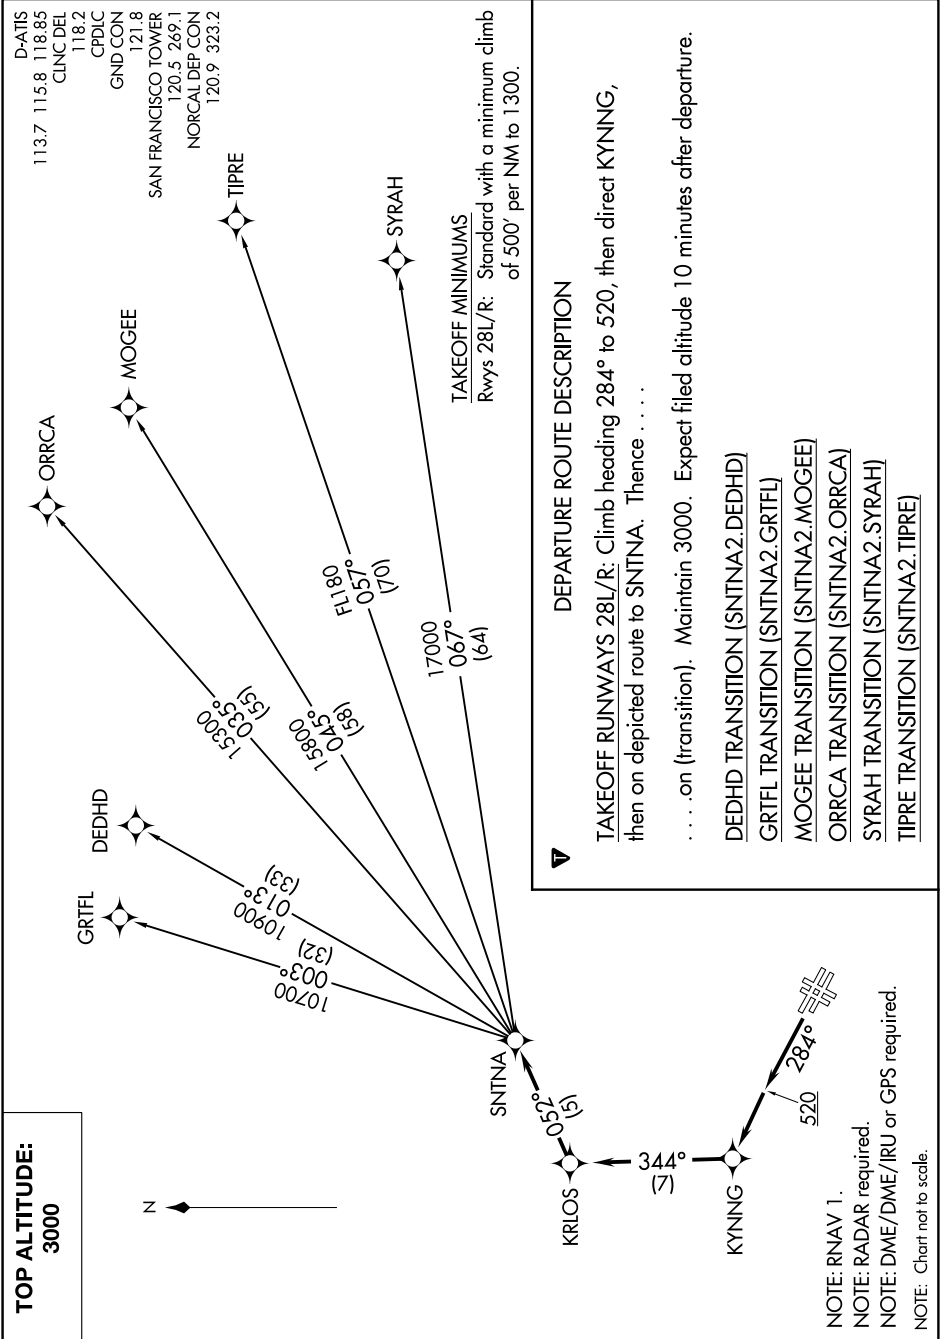

(SNTNA2.SNTNA) 17341

SNTNA TWO DEPARTURE (RNAV)

AL-375 (FAA)

SAN FRANCISCO INTL (SFO)
SAN FRANCISCO, CALIFORNIA

SW-2, 03 JAN 2019 to 31 JAN 2019

SW-2, 03 JAN 2019 to 31 JAN 2019

SNTNA TWO DEPARTURE (RNAV)

(SNTNA2.SNTNA) 25JUN15