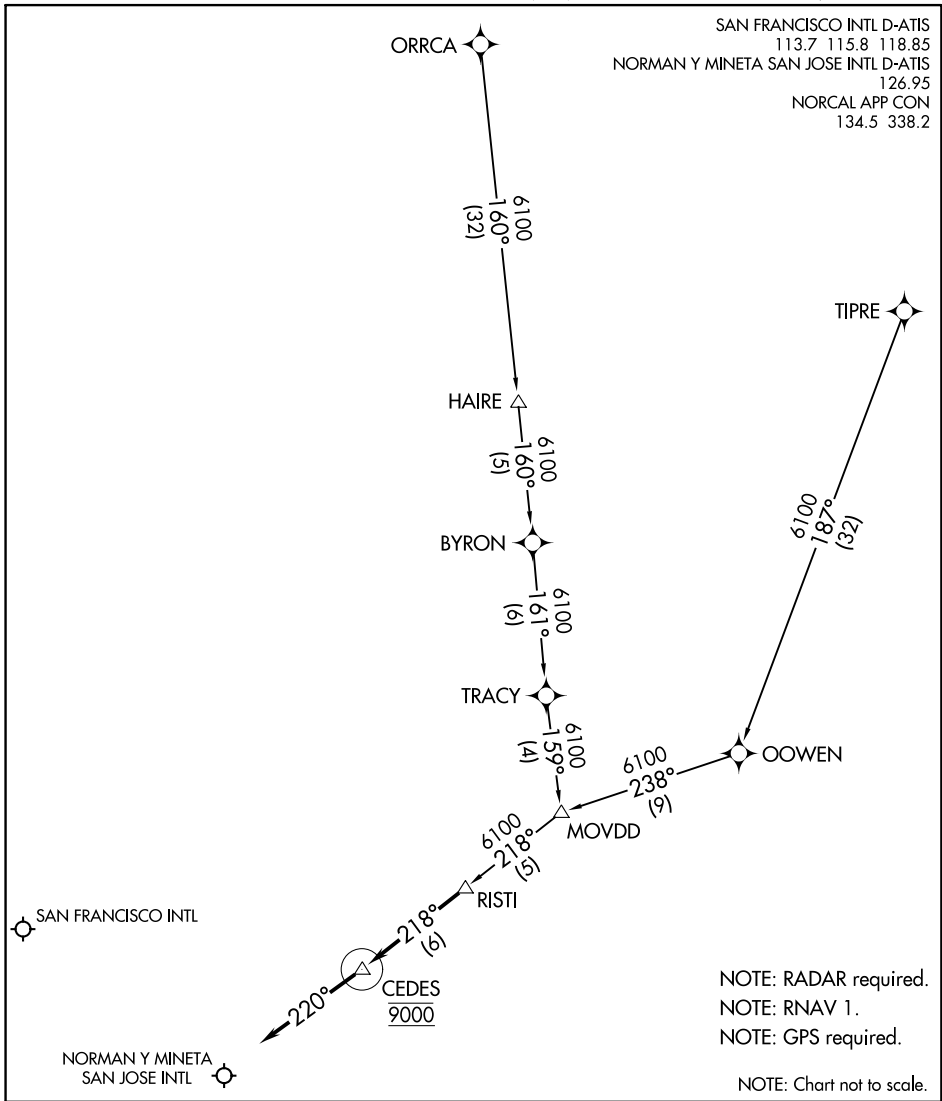

(RISTI.RISTI1) 17173

RISTI ONE ARRIVAL (RNAV)

AL-375 (FAA)

SAN FRANCISCO, CALIFORNIA

SAN FRANCISCO INTL D-ATIS
 113.7 115.8 118.85
 NORMAN Y MINETA SAN JOSE INTL D-ATIS
 126.95
 NORCAL APP CON
 134.5 338.2

SW-2, 03 JAN 2019 to 31 JAN 2019

SW-2, 03 JAN 2019 to 31 JAN 2019

ARRIVAL ROUTE DESCRIPTION

ORRCA TRANSITION (ORRCA.RISTI1)

TIPRE TRANSITION (TIPRE.RISTI1)

LANDING KSFO/KSJC: From RISTI on track 218° to cross CEDES at 9000, then on heading 220° or as assigned by ATC. Expect RADAR vectors to final approach course.

RISTI ONE ARRIVAL (RNAV)

(RISTI.RISTI1) 22JUN17

SAN FRANCISCO, CALIFORNIA