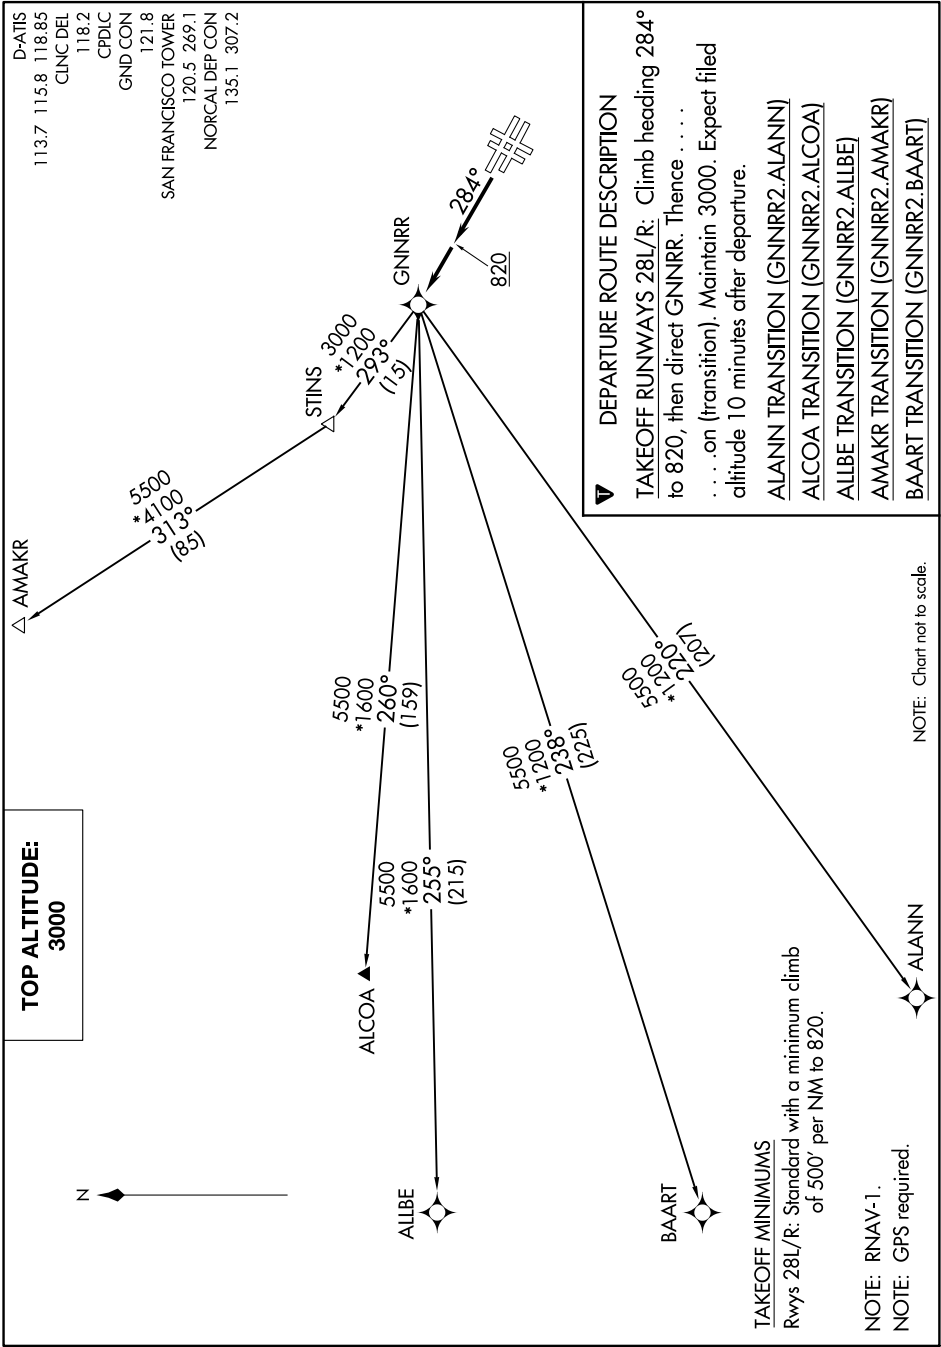

# GNNRR TWO DEPARTURE (RNAV)

AL-375 (FAA)

SAN FRANCISCO INTL (SFO)  
SAN FRANCISCO, CALIFORNIA

SW-2, 03 JAN 2019 to 31 JAN 2019

# GNNRR TWO DEPARTURE (RNAV)

SW-2, 03 JAN 2019 to 31 JAN 2019