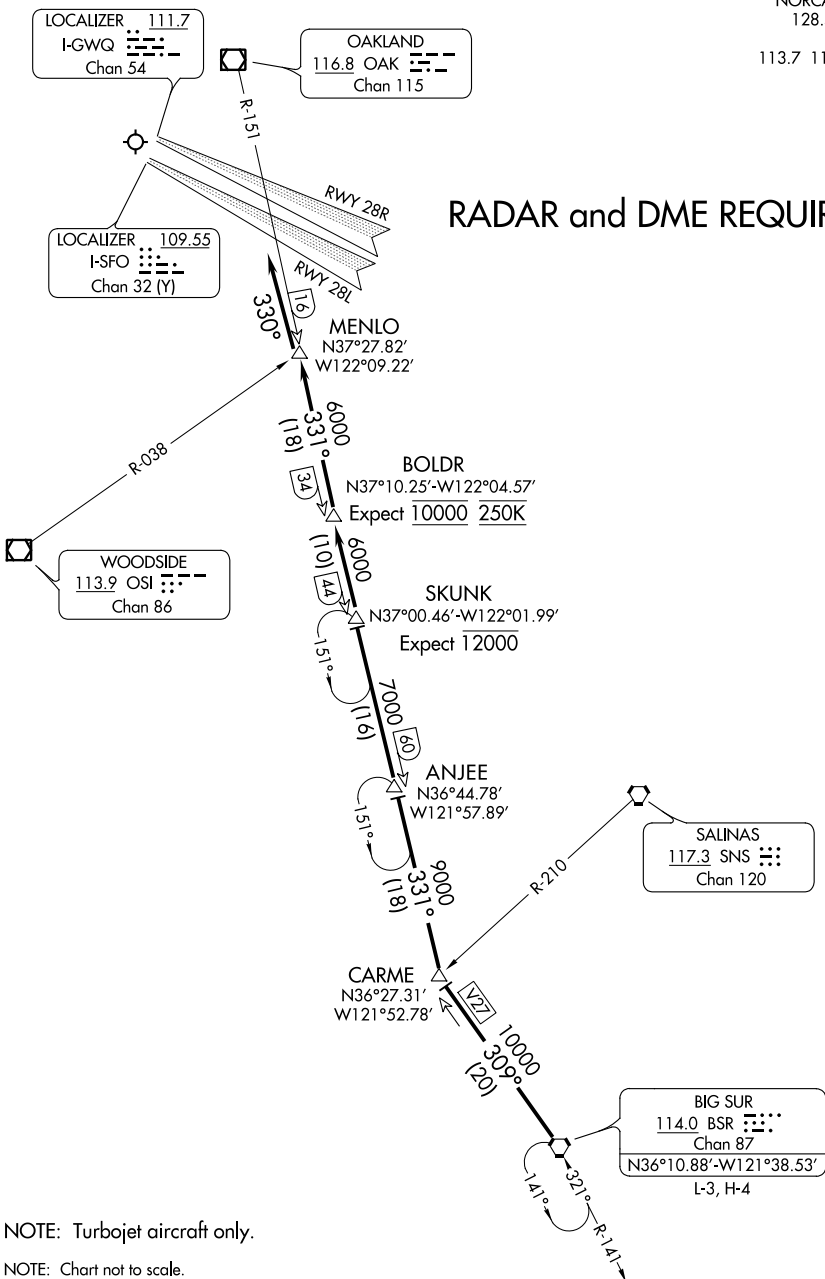

(BSR.BSR3) 17173

BIG SUR THREE ARRIVAL

AL-375 (FAA)

SAN FRANCISCO INTL (SFO)
SAN FRANCISCO, CALIFORNIA

OAKLAND CENTER
125.45 307.3
NORCAL APP CON
128.575 254.25
D-ATIS
113.7 115.8 118.85

RADAR and DME REQUIRED

NOTE: Turboprop aircraft only.

NOTE: Chart not to scale.

BIG SUR THREE ARRIVAL

(BSR.BSR3) 15SEP16

SAN FRANCISCO, CALIFORNIA
SAN FRANCISCO INTL (SFO)

SW-2, 03 JAN 2019 to 31 JAN 2019

SW-2, 03 JAN 2019 to 31 JAN 2019