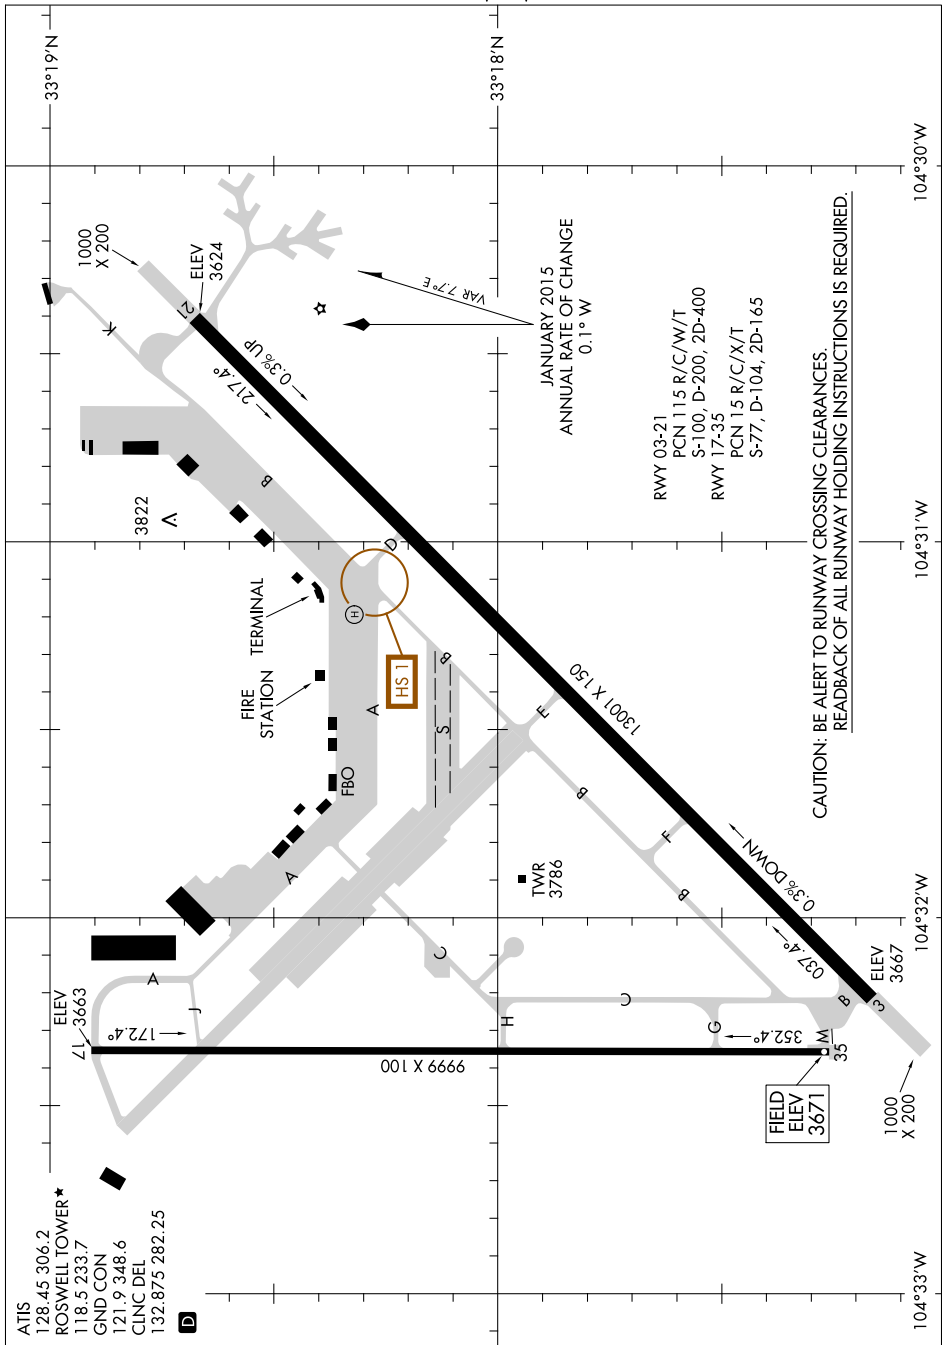

AIRPORT DIAGRAM

AL-354 (FAA)
ROSWELL INTL AIR CENTER (ROW)
ROSWELL, NEW MEXICO

SW-1, 03 JAN 2019 to 31 JAN 2019

SW-1, 03 JAN 2019 to 31 JAN 2019

AIRPORT DIAGRAM

ROSWELL, NEW MEXICO
ROSWELL INTL AIR CENTER (ROW)