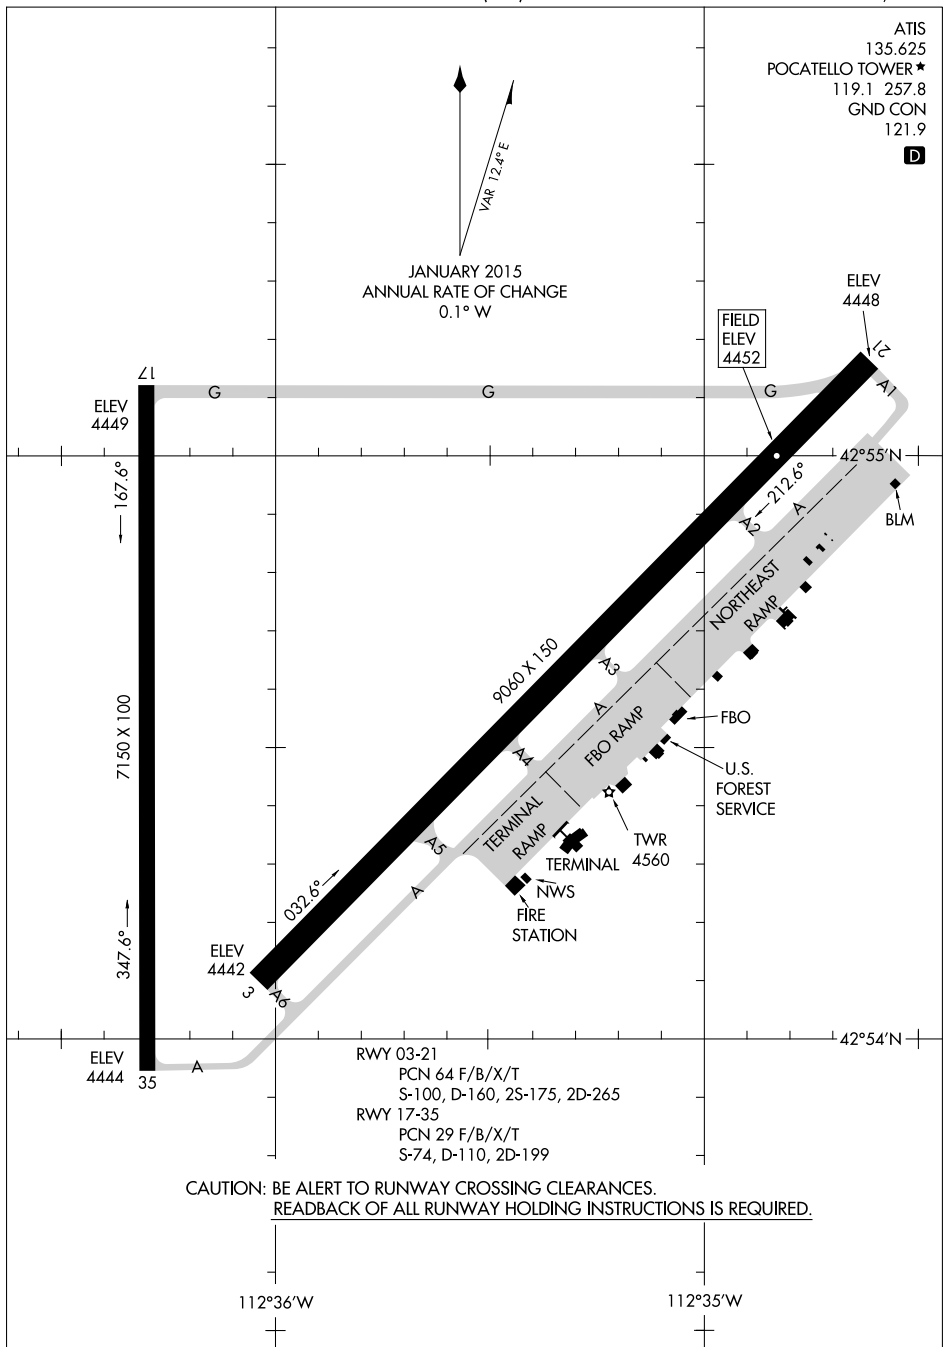

17229

AIRPORT DIAGRAM

POCATELLO RGNL (PIH)
POCATELLO, IDAHO

AL-327 (FAA)

ATIS 135.625
 POCATELLO TOWER ★ 119.1 257.8
 GND CON 121.9
D

JANUARY 2015
 ANNUAL RATE OF CHANGE
 0.1° W

NW-1, 03 JAN 2019 to 31 JAN 2019

NW-1, 03 JAN 2019 to 31 JAN 2019

CAUTION: BE ALERT TO RUNWAY CROSSING CLEARANCES.
READBACK OF ALL RUNWAY HOLDING INSTRUCTIONS IS REQUIRED.

AIRPORT DIAGRAM
 17229

POCATELLO, IDAHO
 POCATELLO RGNL (PIH)