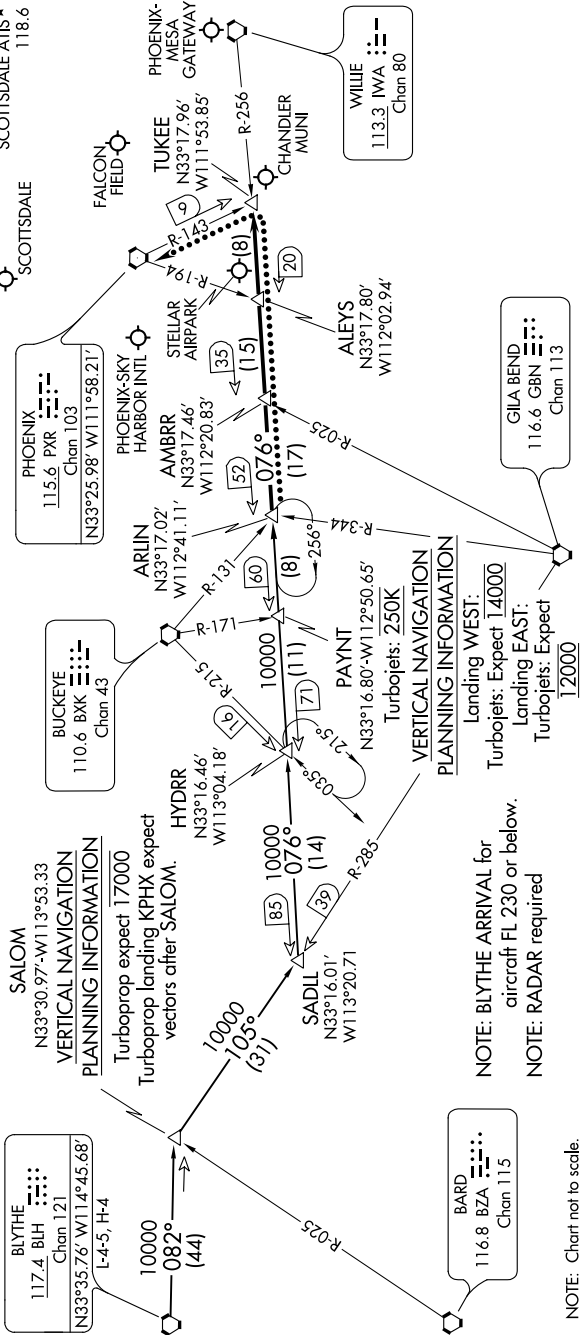

# BLYTE FIVE ARRIVAL

AL-322 (FAA)

PHOENIX, ARIZONA

SW-4, 03 JAN 2019 to 31 JAN 2019

## ARRIVAL ROUTE DESCRIPTION

**BLYTE TRANSITION (BLH.BLH5):** From over BLH VORTAC on BLH R-082 to SALOM, then on GBN R-285 and IWA R-256 to ARLIN. Thence . . . .

**PHOENIX SKY HARBOR INTL:** Rwy 7L/R or 8: From over ARLIN, expect vectors to final approach course; Rwy 25L/R or 26: From over ARLIN, on IWA R-256 to TUKEE. Expect vectors to final approach course prior to TUKEE.  
**SATELLITE AIRPORTS:** Expect vectors after passing SALOM.

**LOST COMMUNICATIONS:** After ARLIN, on IWA R-256 and PXR R-143 to PXR VORTAC.

# BLYTE FIVE ARRIVAL

PHOENIX, ARIZONA

SW-4, 03 JAN 2019 to 31 JAN 2019

NOTE: Chart not to scale.