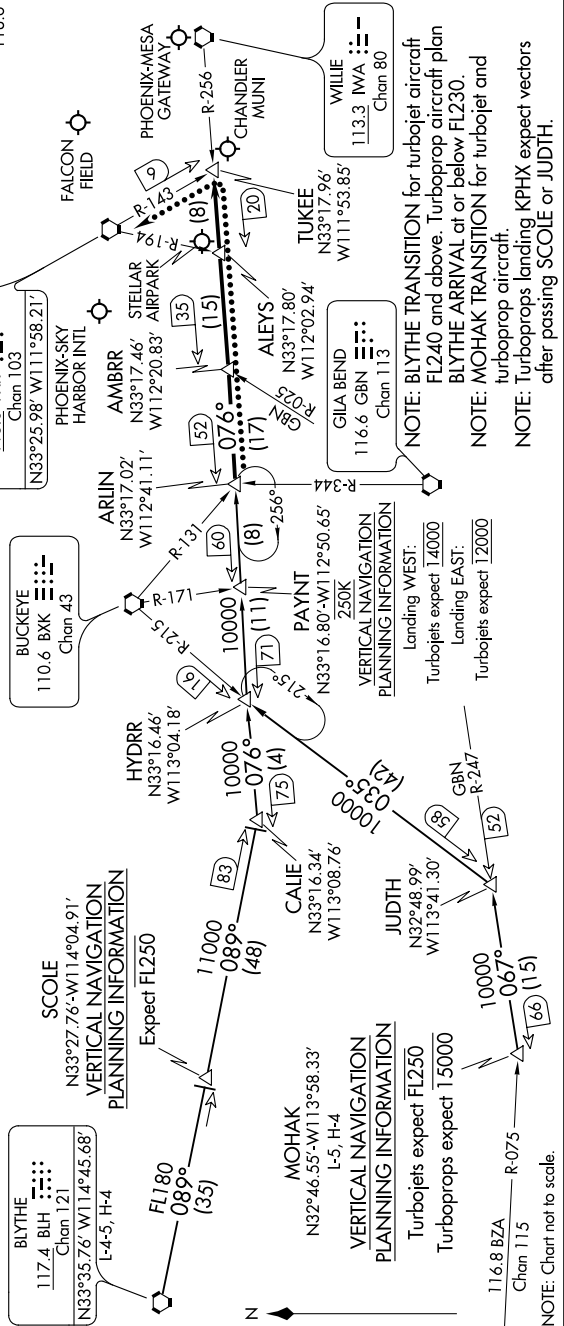

ARLIN FOUR ARRIVAL

AL-322 (FAA)

PHOENIX, ARIZONA

SW-4, 03 JAN 2019 to 13 JAN 2019

ARRIVAL ROUTE DESCRIPTION

BLYTHE TRANSITION (BLH.ARLIN4): From over BLH VORTAC on BLH R-089 and IWA R-256 to ARLIN INT. Thence. . . .

MOHAK TRANSITION (MOHAK.ARLIN4): From over MOHAK INT on GBN R-247 and BXK R-215 to HYDRR INT, then on IWA R-256 to ARLIN INT. Thence. . . .

PHOENIX SKY HARBOR INTL: Rwy 7L/R or 8: From over ARLIN, Expect vectors to final approach course; Rwy 25L/R or 26: From over ARLIN, on IWA R-256 to TUKEE. Expect vectors to final approach course prior to TUKEE.

SATELLITE AIRPORTS: Expect vectors after passing SCOPE or JUDTH.

LOST COMMUNICATIONS: After ARLIN, on IWA R-256 and PXR R-143 to PXR VORTAC.

VERTICAL NAVIGATION PLANNING INFORMATION: Expect FL250

SW-4, 03 JAN 2019 to 31 JAN 2019

ARLIN FOUR ARRIVAL

PHOENIX, ARIZONA