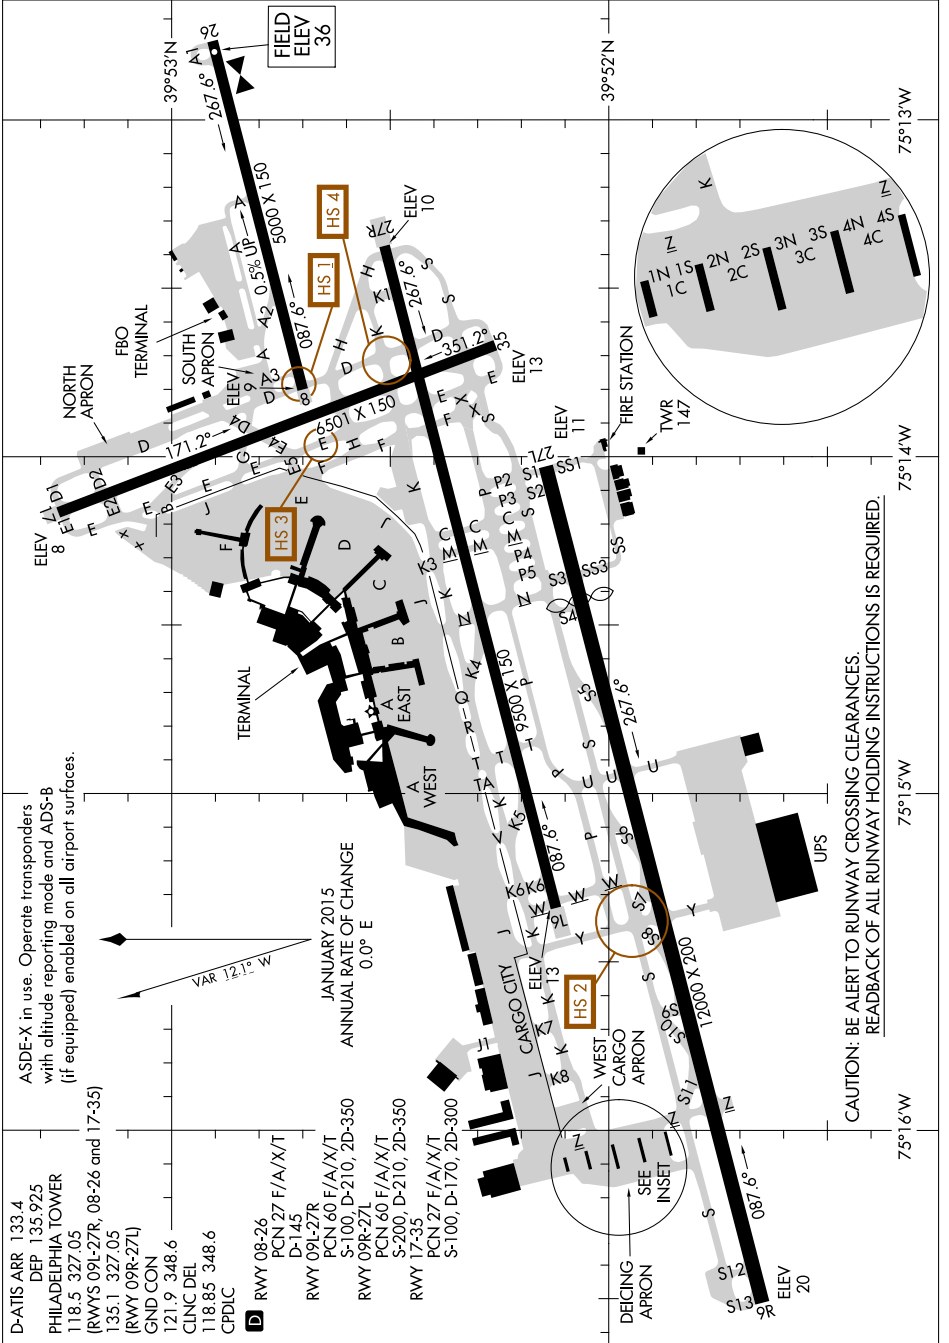

AIRPORT DIAGRAM

AL-320 (FAA)

PHILADELPHIA INTL (PHL)
PHILADELPHIA, PENNSYLVANIA

NE-4, 03 JAN 2019 to 31 JAN 2019

NE-4, 03 JAN 2019 to 31 JAN 2019