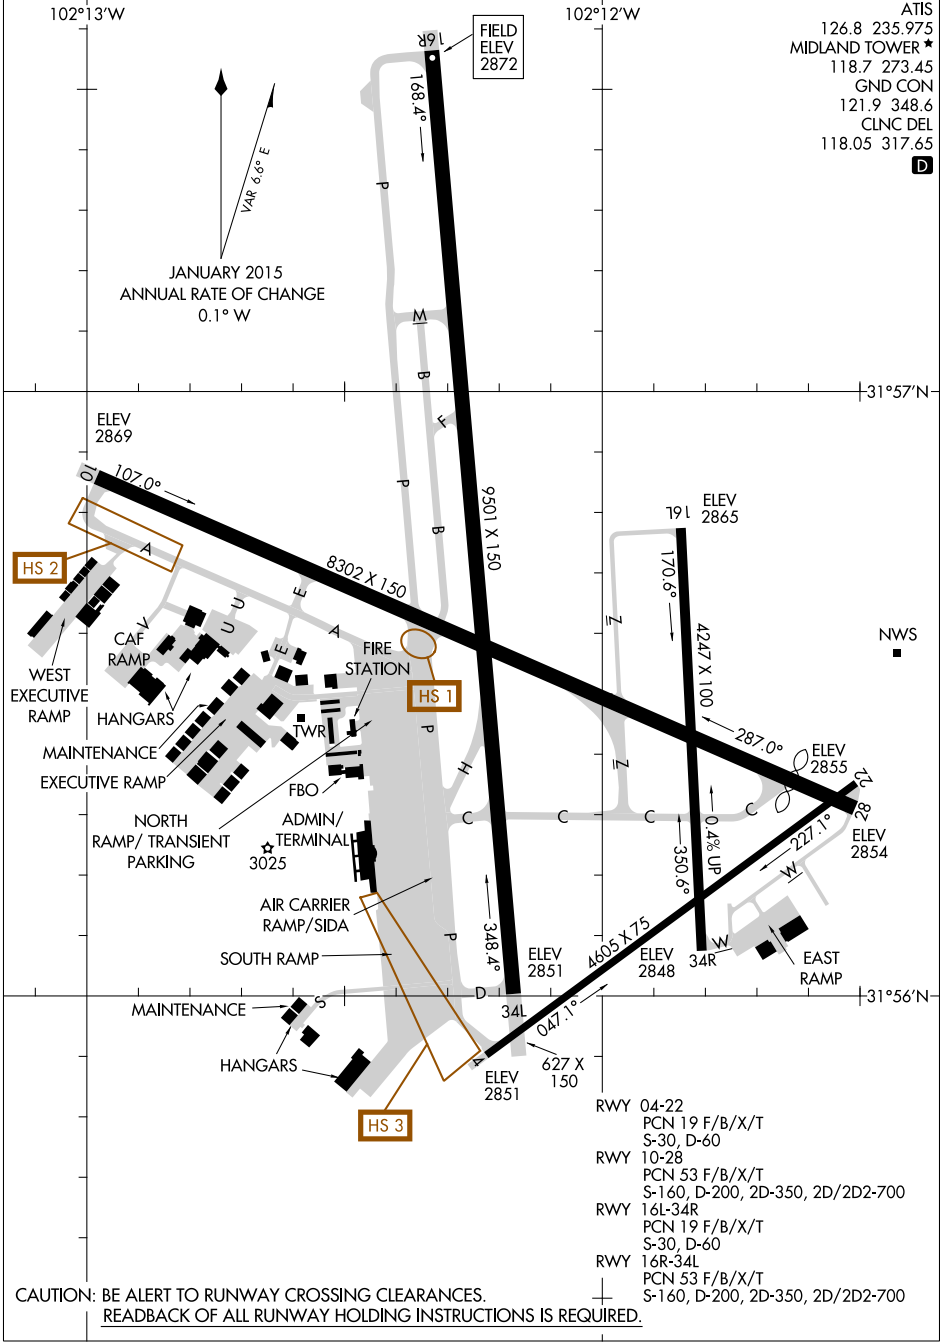

18256 **AIRPORT DIAGRAM** MIDLAND INTL AIR AND SPACE PORT (MIAF)  
 AL-258 (FAA) MIDLAND, TEXAS

ATIS 126.8 235.975  
 MIDLAND TOWER\* 118.7 273.45  
 GND CON 121.9 348.6  
 CLNC DEL 118.05 317.65  
**D**

SC-3, 03 JAN 2019 to 31 JAN 2019

SC-3, 03 JAN 2019 to 31 JAN 2019

CAUTION: BE ALERT TO RUNWAY CROSSING CLEARANCES.  
 READBACK OF ALL RUNWAY HOLDING INSTRUCTIONS IS REQUIRED.

RWY 04-22  
 PCN 19 F/B/X/T  
 S-30, D-60  
 RWY 10-28  
 PCN 53 F/B/X/T  
 S-160, D-200, 2D-350, 2D/2D2-700  
 RWY 16L-34R  
 PCN 19 F/B/X/T  
 S-30, D-60  
 RWY 16R-34L  
 PCN 53 F/B/X/T  
 S-160, D-200, 2D-350, 2D/2D2-700