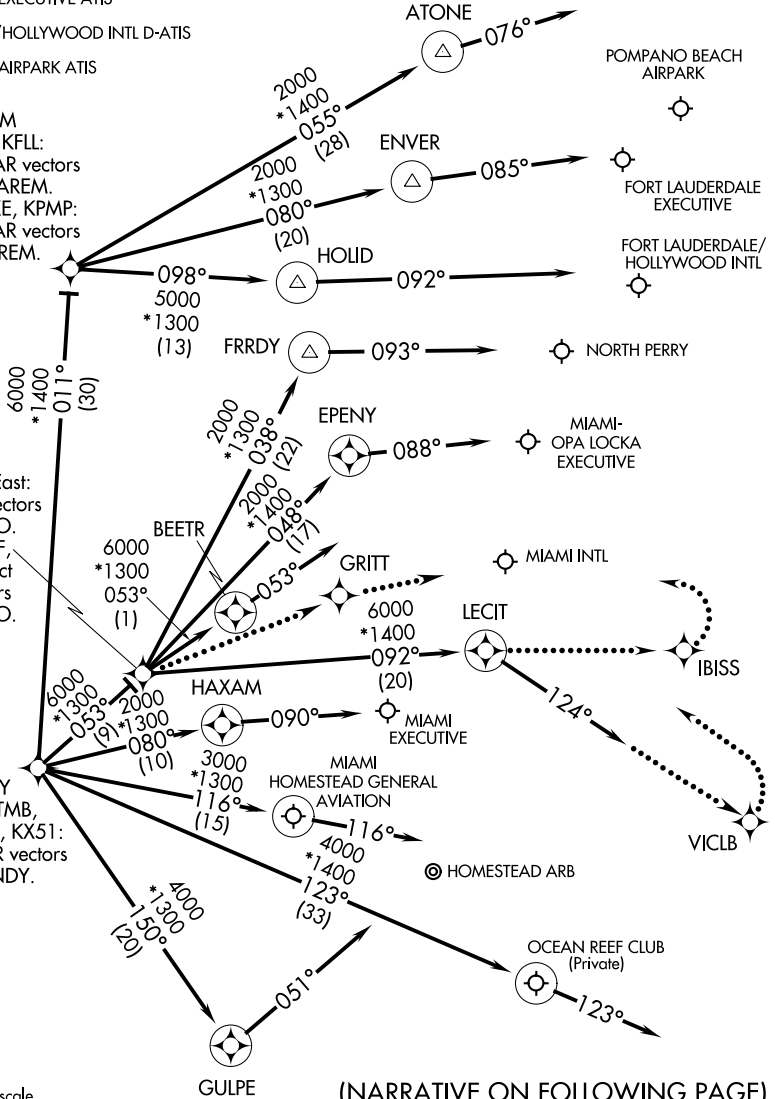

CURSO FIVE ARRIVAL (RNAV) Arrival Routes

MIAMI APP CON
124.85 322.3
MIAMI INTL D-ATIS
119.15
NORTH PERRY ATIS
135.475
MIAMI-OPA LOCKA EXECUTIVE ATIS
125.9
MIAMI EXECUTIVE ATIS
124.0
HOMESTEAD ARB ATIS
132.275 269.9
FORT LAUDERDALE EXECUTIVE ATIS
119.85
FORT LAUDERDALE/HOLLYWOOD INTL D-ATIS
135.0
POMPANO BEACH AIRPARK ATIS
120.55

NOTE: RADAR required.
NOTE: RNAV 1.
NOTE: DME/DME/IRU or GPS required.

JAREM
Landing KFLL:
Expect RADAR vectors
prior to JAREM.
Landing KFXE, KPMP:
Expect RADAR vectors
after JAREM.

JODPO
KMIA Landing East:
Expect RADAR vectors
prior to JODPO.
Landing KOPF,
KHWO: Expect
RADAR vectors
prior to JODPO.

MNNDY
Landing KTMB,
KHST, K07FA, KX51:
Expect RADAR vectors
after MNNDY.

NOTE: Chart not to scale.

(NARRATIVE ON FOLLOWING PAGE)

SE-3, 03 JAN 2019 to 31 JAN 2019

SE-3, 03 JAN 2019 to 31 JAN 2019