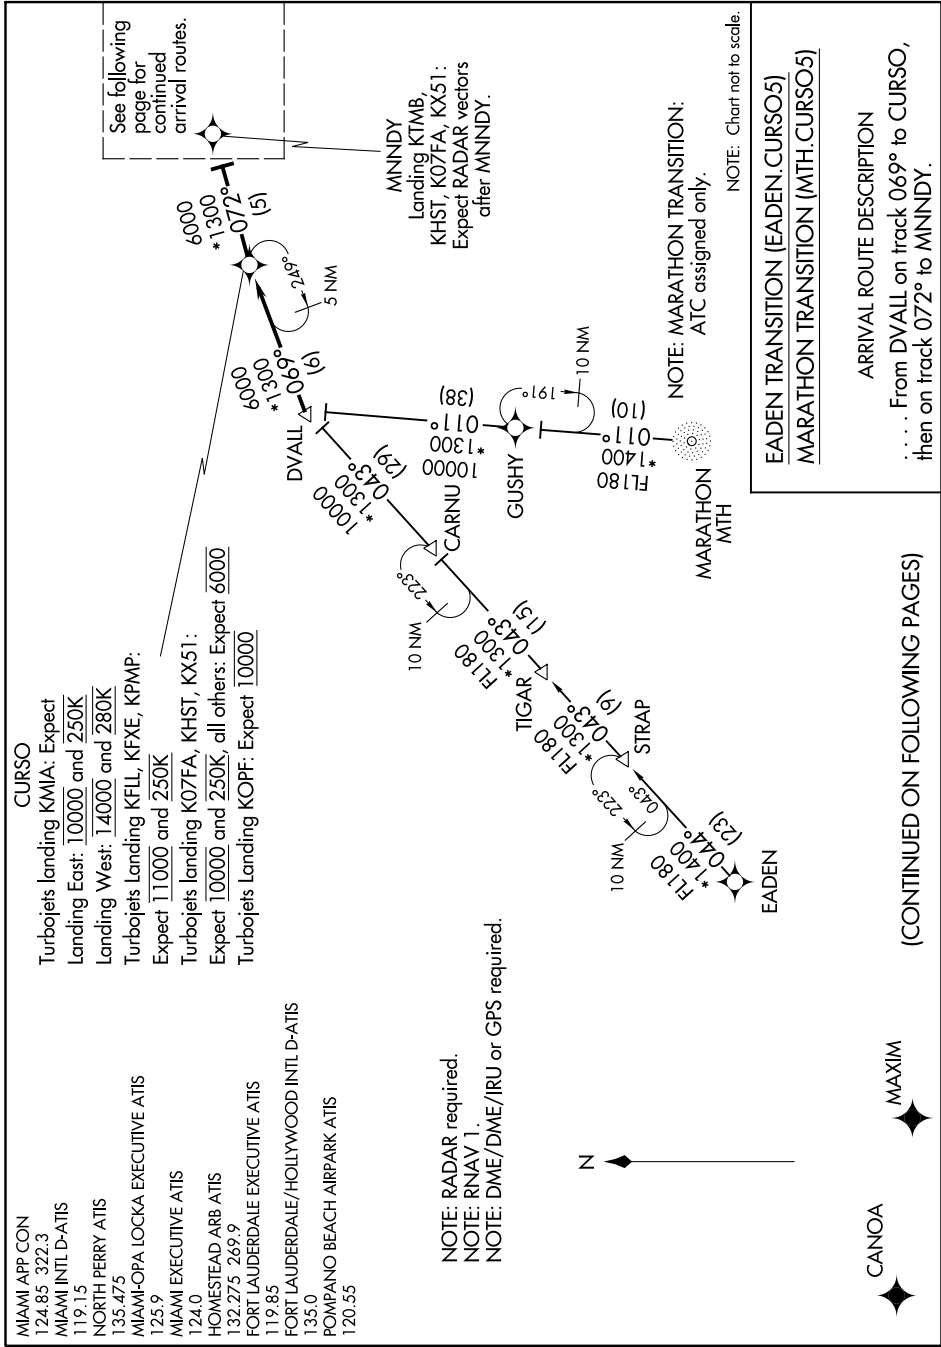

CURSO FIVE ARRIVAL (RNAV) Transition Routes

SE-3. 03 JAN 2019 to 31 JAN 2019

EADEN TRANSITION (EADEN.CURSO5)
MARATHON TRANSITION (MTH.CURSO5)

ARRIVAL ROUTE DESCRIPTION
 From DVALL on track 069° to CURSO,
 then on track 072° to MNNDY.

(CONTINUED ON FOLLOWING PAGES)

SE-3. 03 JAN 2019 to 31 JAN 2019