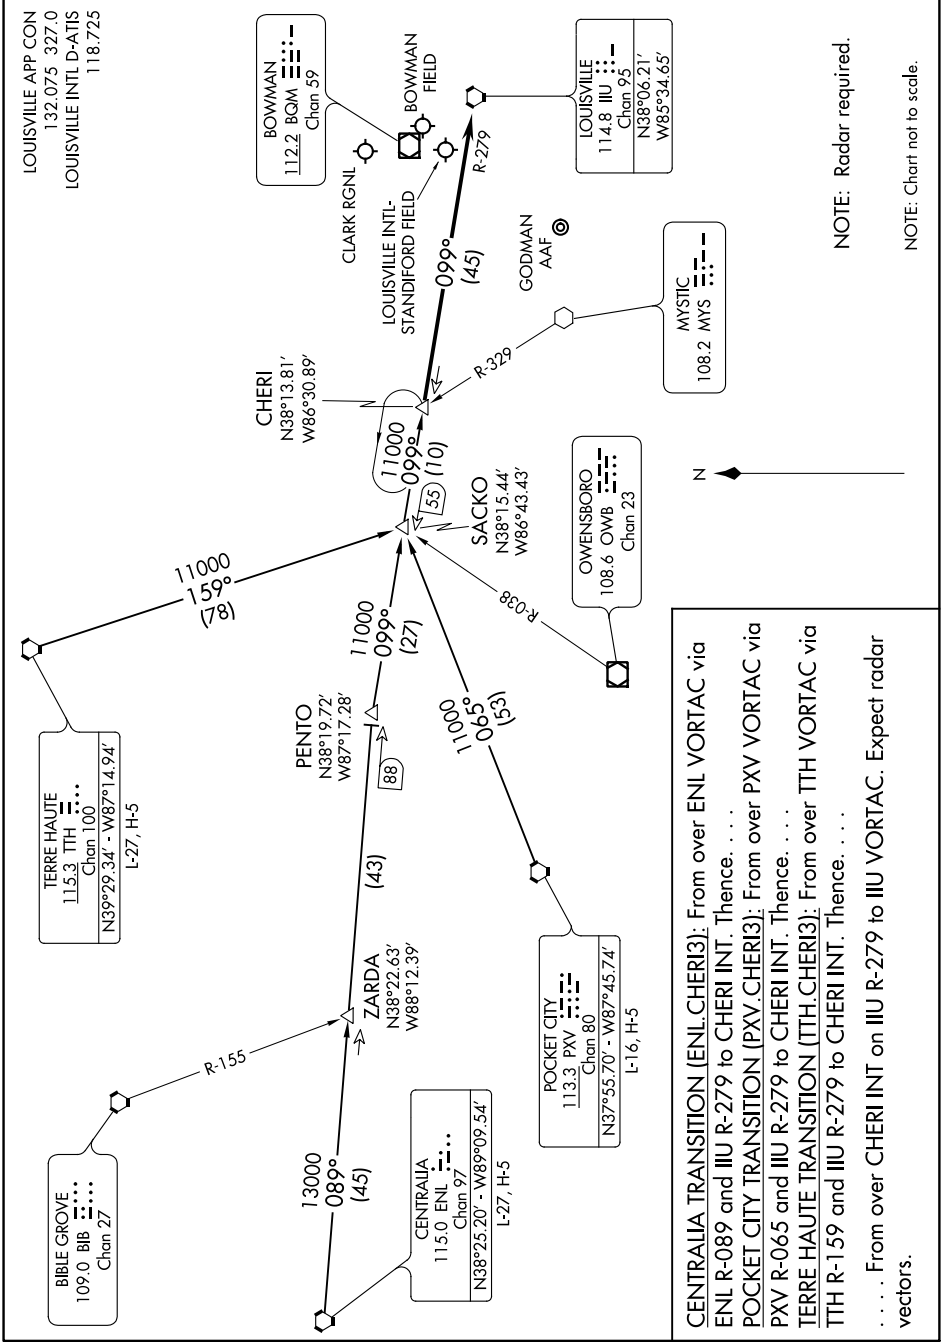

CHERI THREE ARRIVAL

LOUISVILLE, KENTUCKY

SE-1, 03 JAN 2019 to 31 JAN 2019

SE-1, 03 JAN 2019 to 31 JAN 2019

CHERI THREE ARRIVAL

LOUISVILLE, KENTUCKY