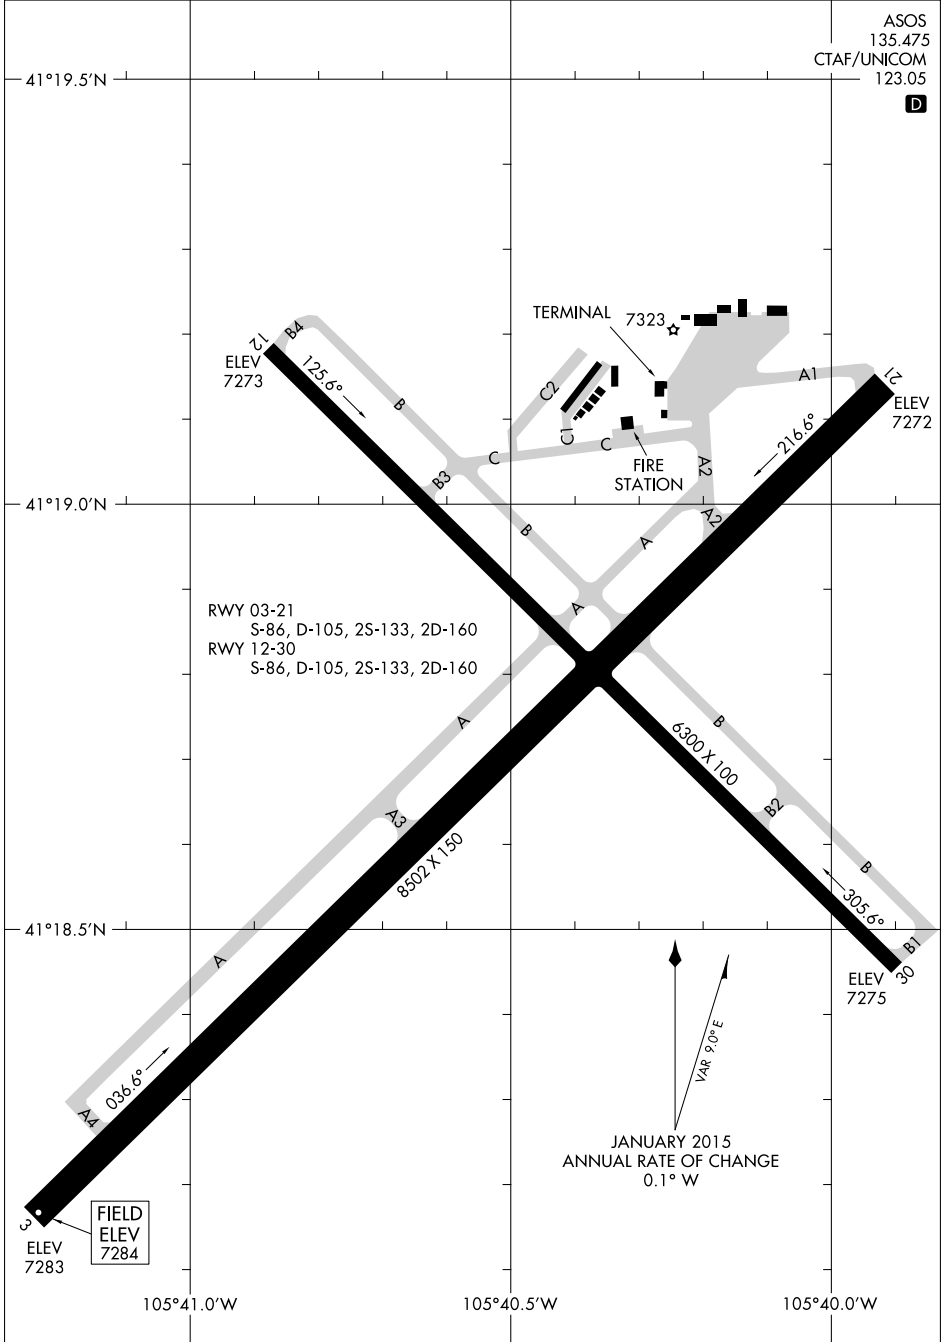

18312

# AIRPORT DIAGRAM

AL-225 (FAA)

LARAMIE RGNL (LAR)  
LARAMIE, WYOMING

ASOS  
135.475  
CTAF/UNICOM  
123.05

**D**

NW-1, 03 JAN 2019 to 31 JAN 2019

NW-1, 03 JAN 2019 to 31 JAN 2019

# AIRPORT DIAGRAM

18312

LARAMIE, WYOMING  
LARAMIE RGNL (LAR)