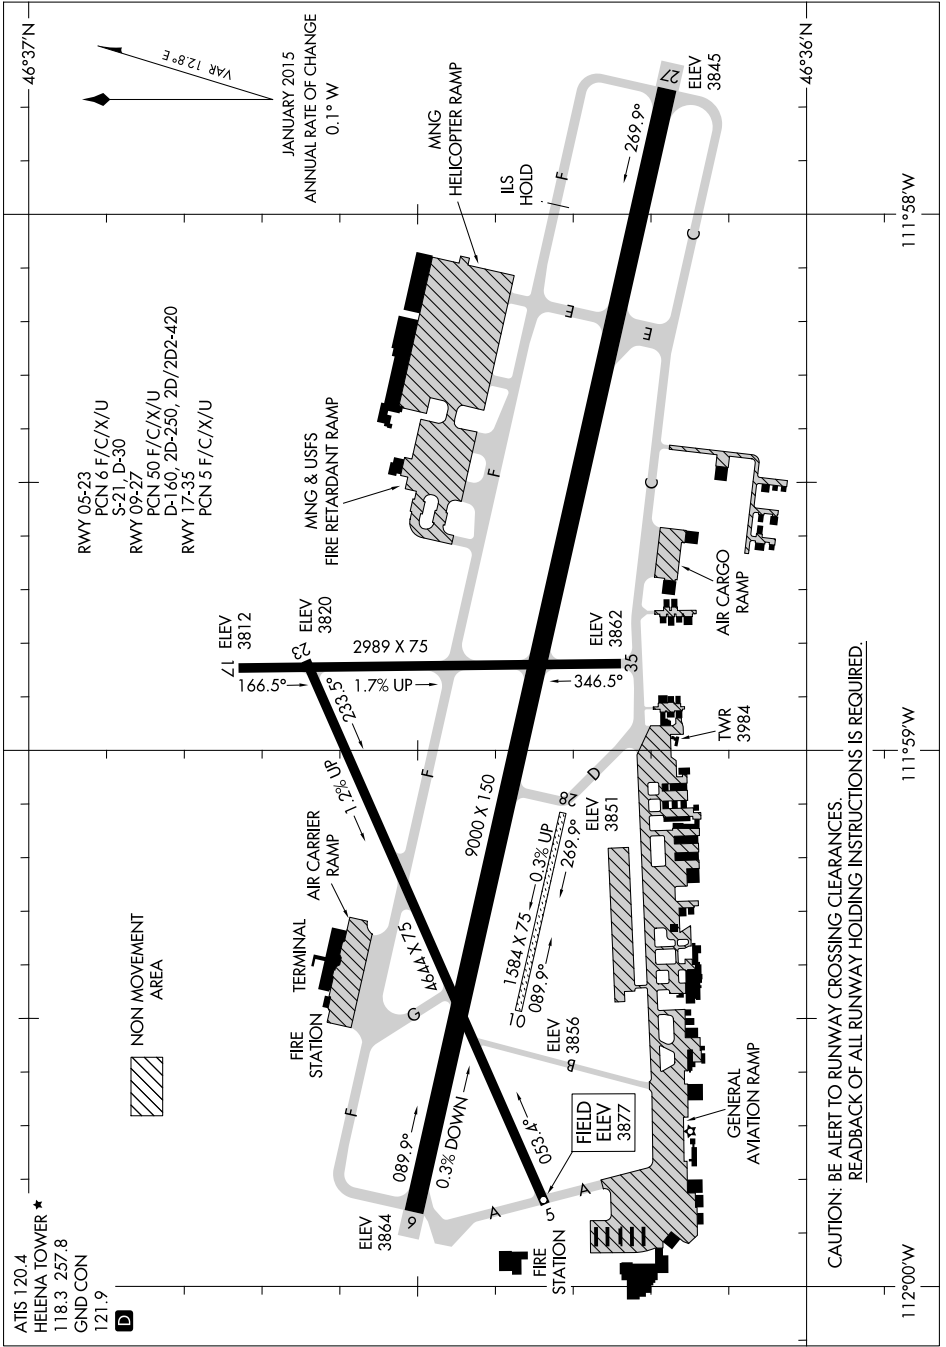

# AIRPORT DIAGRAM

AL-192 (FAA)

HELENA RGNL (HLN)  
HELENA, MONTANA

NW-1, 03 JAN 2019 to 31 JAN 2019

# AIRPORT DIAGRAM

HELENA, MONTANA  
HELENA RGNL (HLN)

NW-1, 03 JAN 2019 to 31 JAN 2019