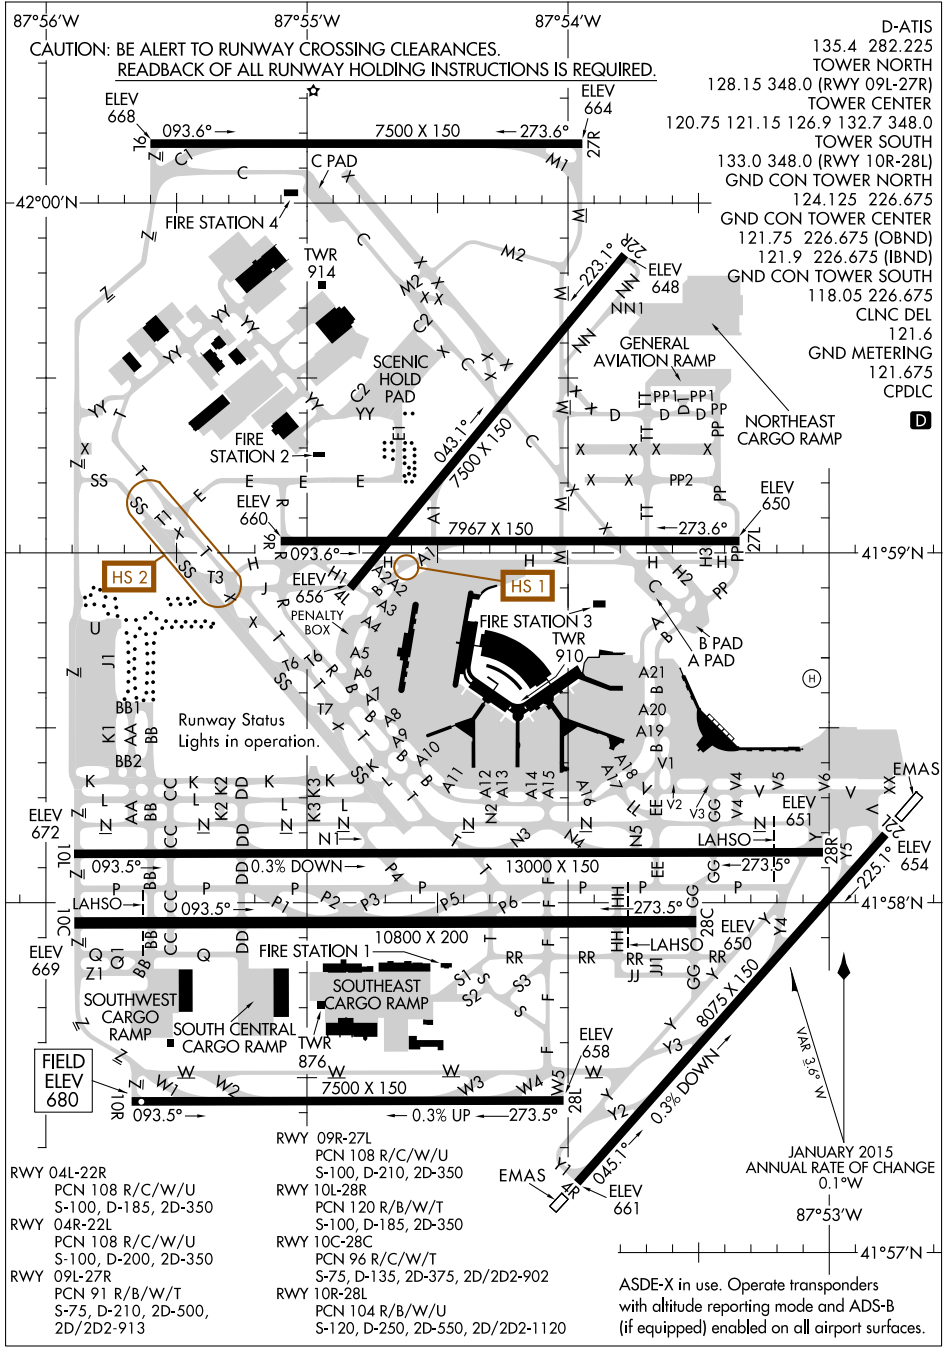

19003
AIRPORT DIAGRAM

CHICAGO O'HARE INTL (ORD)
CHICAGO, ILLINOIS

AL-166 (FAA)

19003
AIRPORT DIAGRAM

CHICAGO, ILLINOIS
CHICAGO O'HARE INTL (ORD)