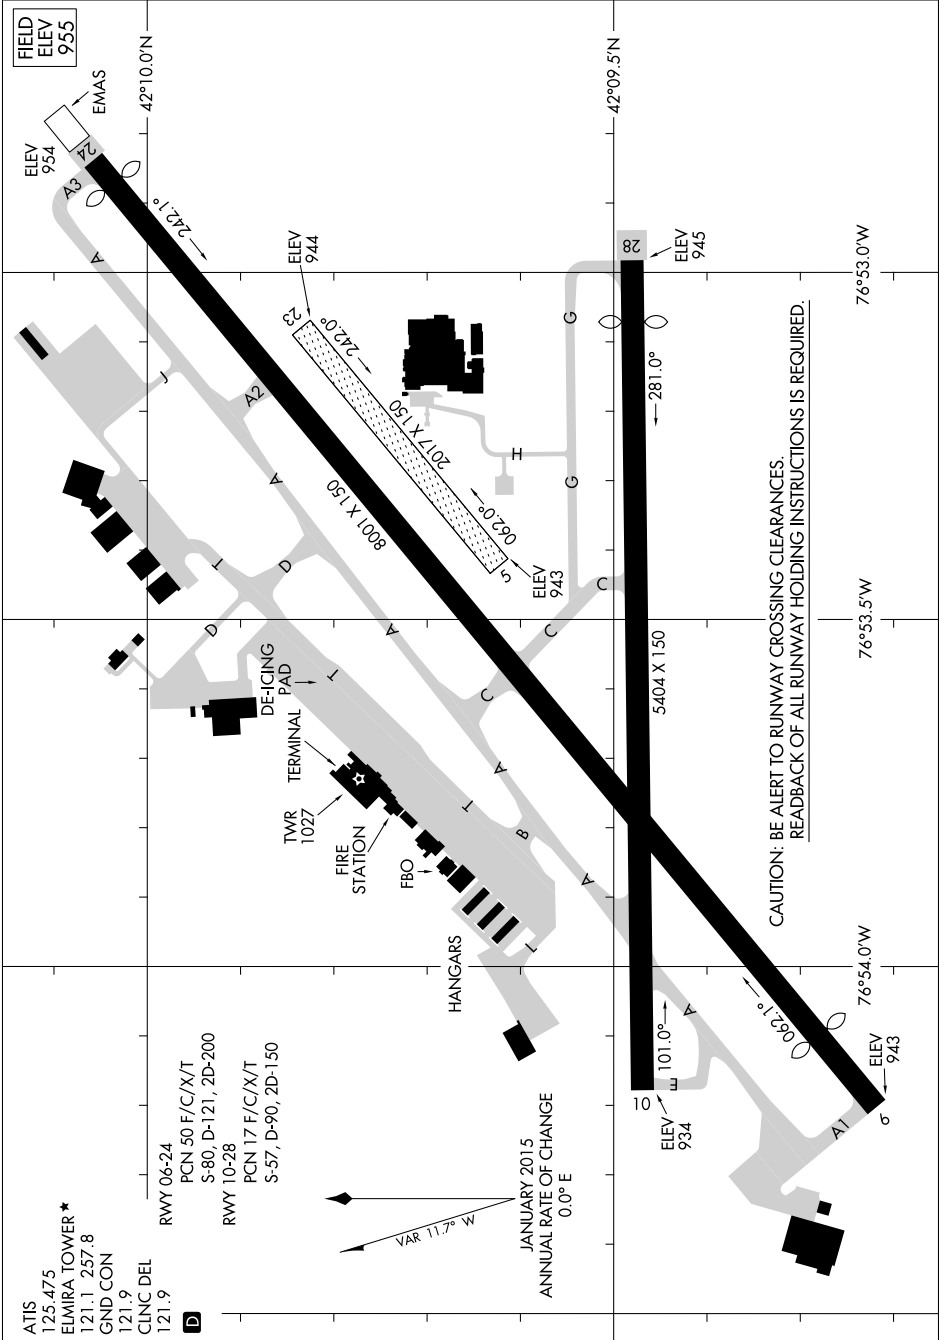

# AIRPORT DIAGRAM

AL-131 (FAA)

ELMIRA/CORNING RGNL (ELM)  
ELMIRA, NEW YORK

NE-2, 03 JAN 2019 to 31 JAN 2019

CAUTION: BE ALERT TO RUNWAY CROSSING CLEARANCES.  
READBACK OF ALL RUNWAY HOLDING INSTRUCTIONS IS REQUIRED.

NE-2, 03 JAN 2019 to 31 JAN 2019

# AIRPORT DIAGRAM

ELMIRA, NEW YORK  
ELMIRA/CORNING RGNL (ELM)