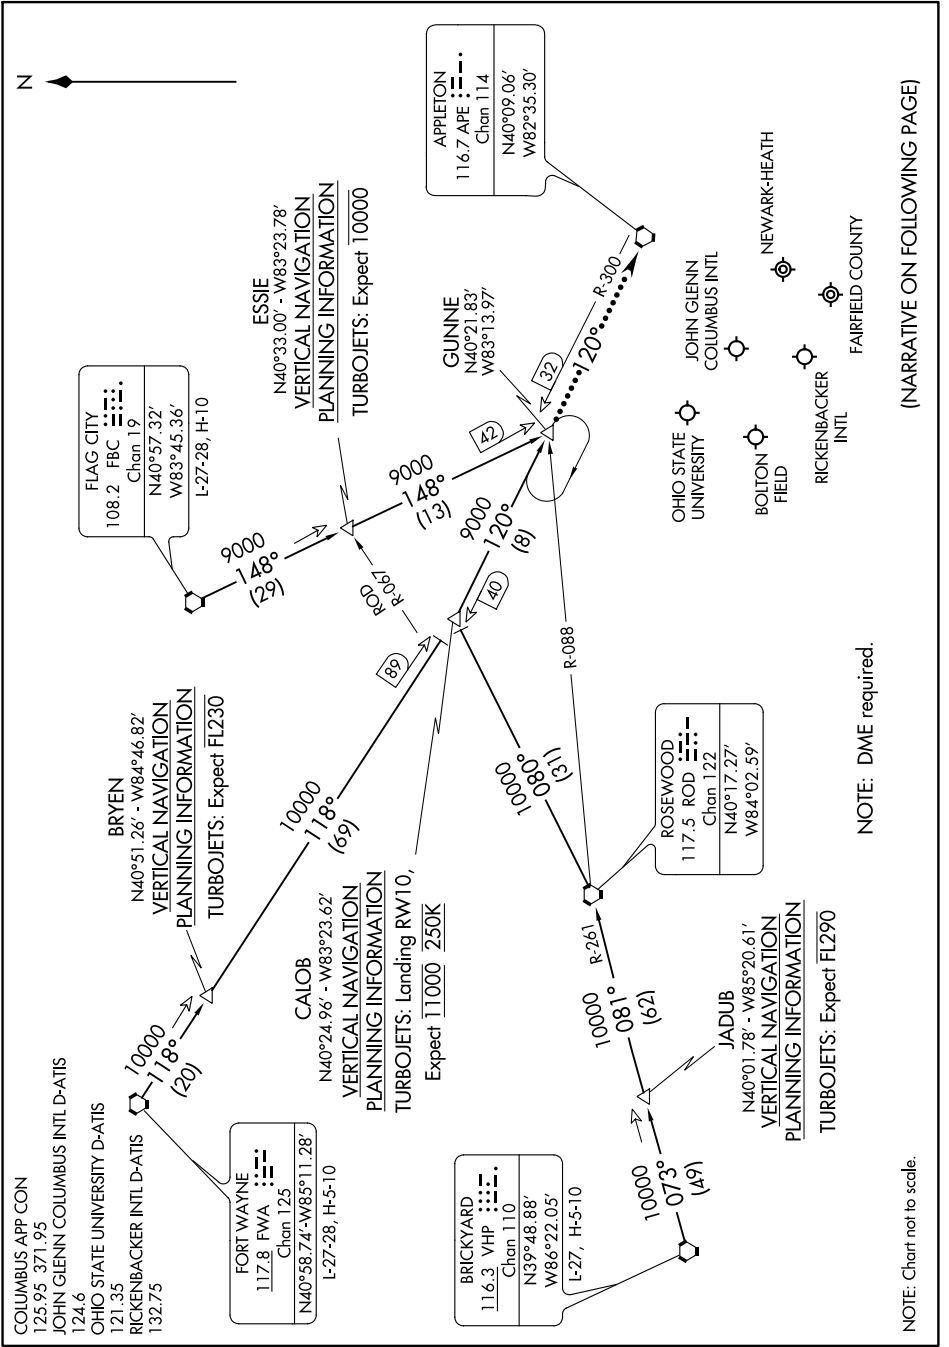

GUNNE FOUR ARRIVAL

(NARRATIVE ON FOLLOWING PAGE)

NOTE: DME required.

NOTE: Chart not to scale.

EC-2, 03 JAN 2019 to 31 JAN 2019

EC-2, 03 JAN 2019 to 31 JAN 2019

GUNNE FOUR ARRIVAL