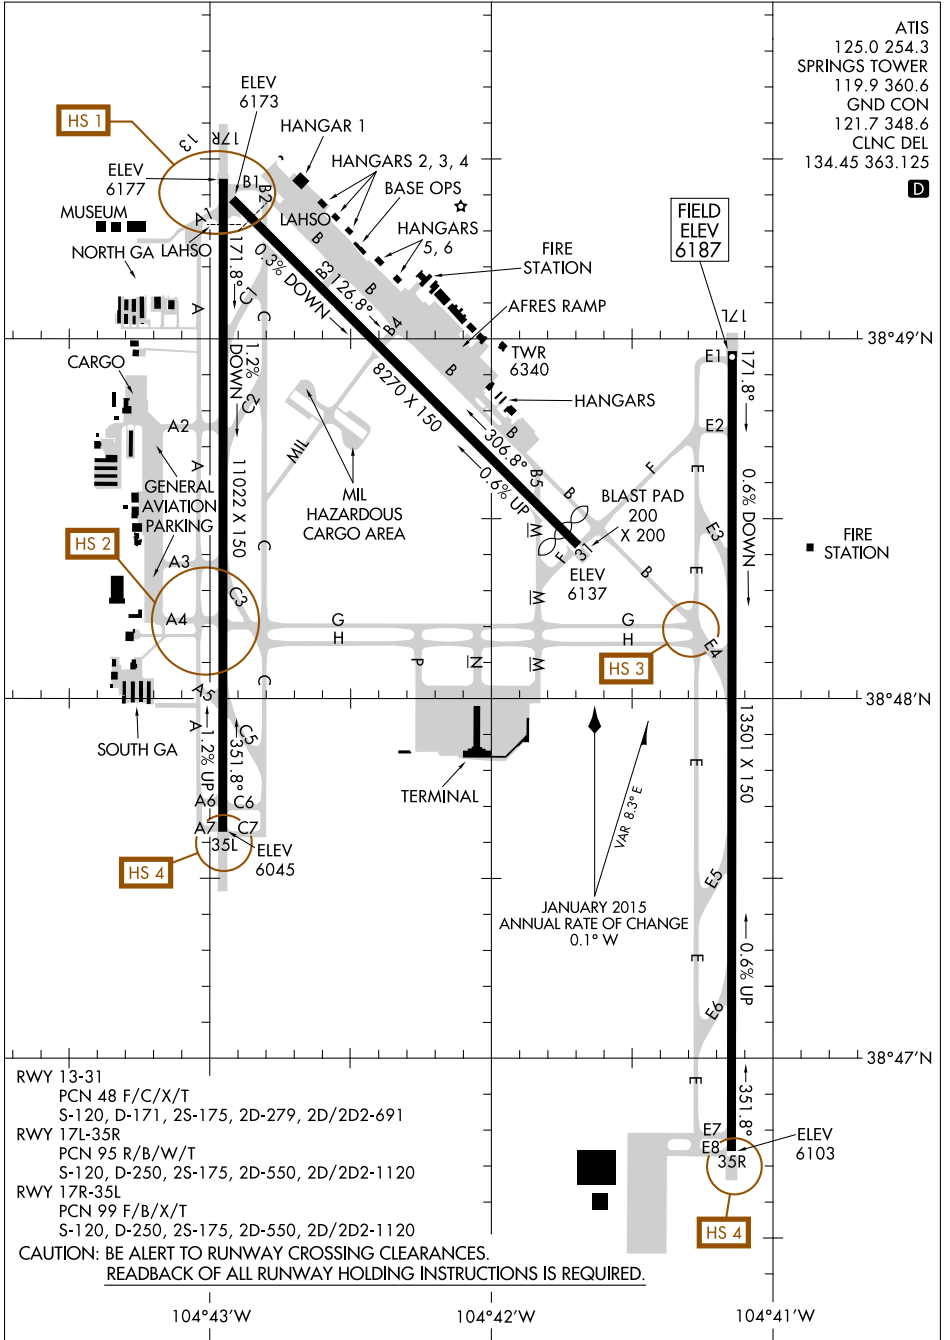

AIRPORT DIAGRAM

AL-87 (FAA)

CITY OF COLORADO SPRINGS MUNI (COS)

COLORADO SPRINGS, COLORADO

SW-1, 03 JAN 2019 to 31 JAN 2019

SW-1, 03 JAN 2019 to 31 JAN 2019

AIRPORT DIAGRAM

COLORADO SPRINGS, COLORADO
CITY OF COLORADO SPRINGS MUNI (COS)