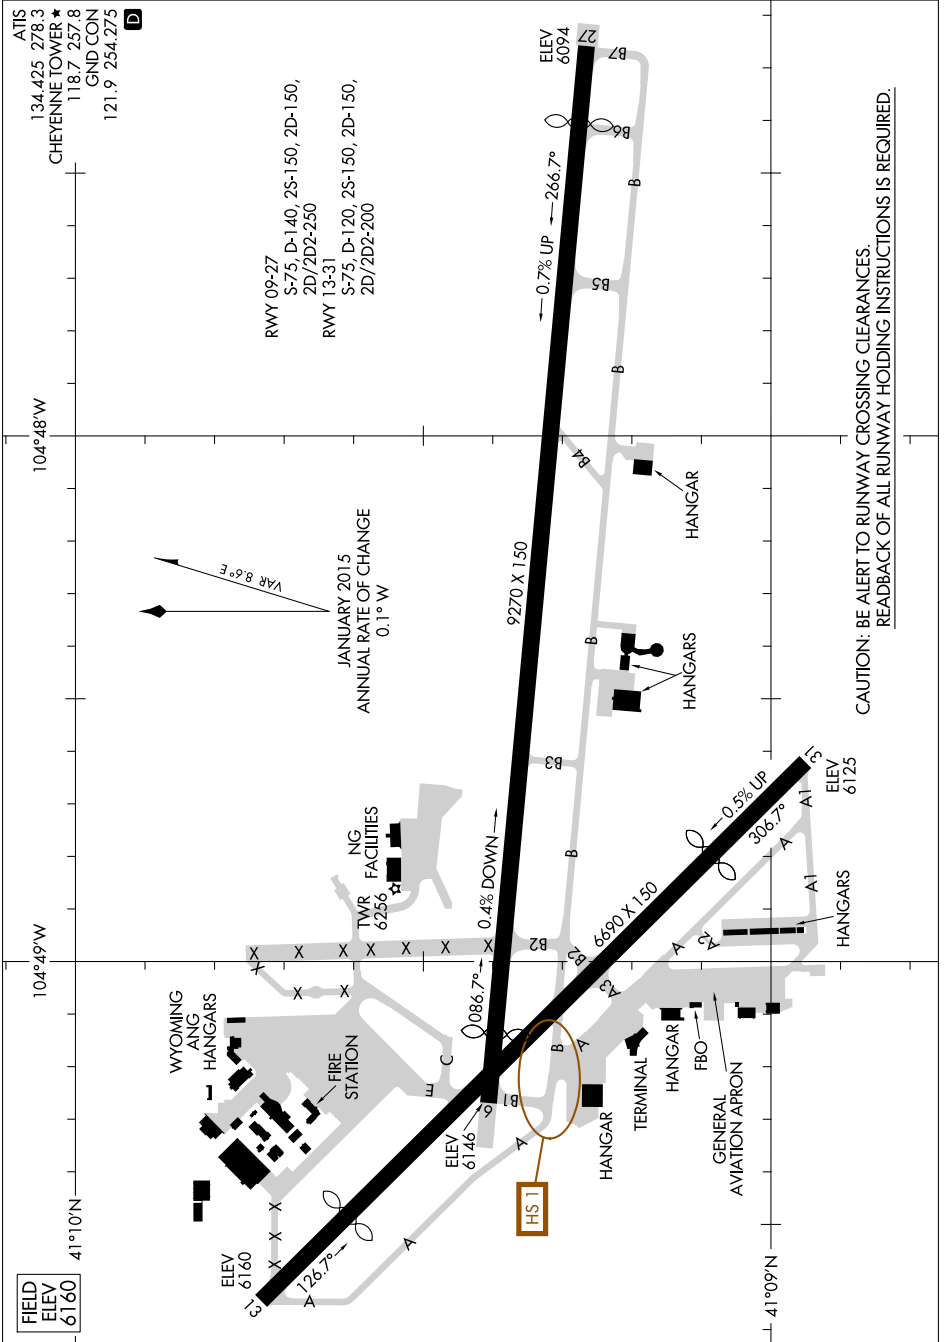

AIRPORT DIAGRAM

CHEYENNE RGNL/JERRY OLSON FIELD (CYS)

AL-80 (FAA)

CHEYENNE, WYOMING

NW-1, 03 JAN 2019 to 31 JAN 2019

NW-1, 03 JAN 2019 to 31 JAN 2019

AIRPORT DIAGRAM

CHEYENNE, WYOMING
CHEYENNE RGNL/JERRY OLSON FIELD (CYS)