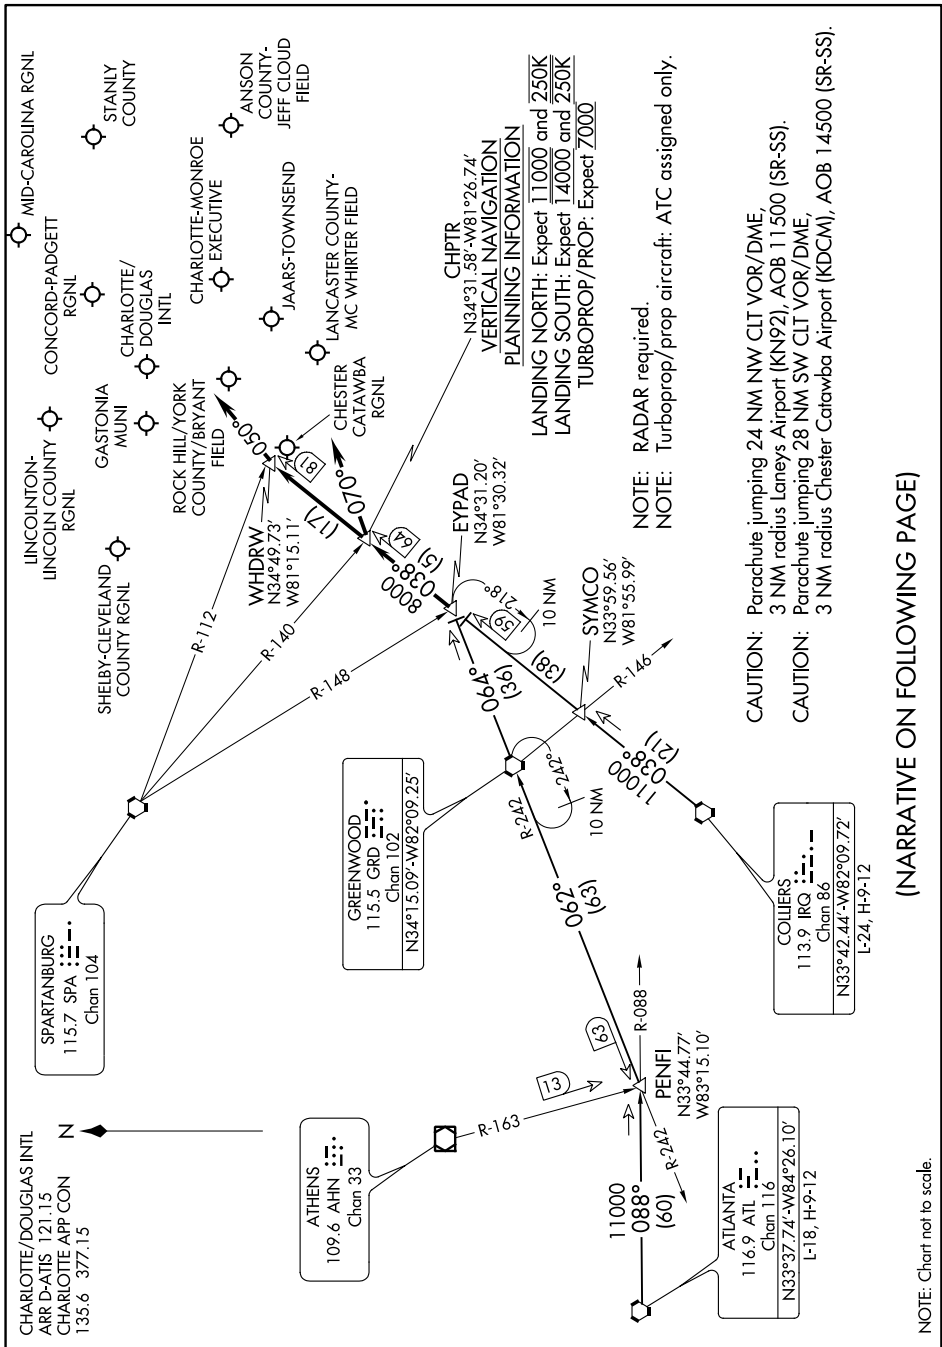

# CHPTR THREE ARRIVAL

CHARLOTTE, NORTH CAROLINA

SE-2. 03 JAN 2019 to 31 JAN 2019

(NARRATIVE ON FOLLOWING PAGE)

SE-2. 03 JAN 2019 to 31 JAN 2019

# CHPTR THREE ARRIVAL

CHARLOTTE, NORTH CAROLINA

NOTE: Chart not to scale.